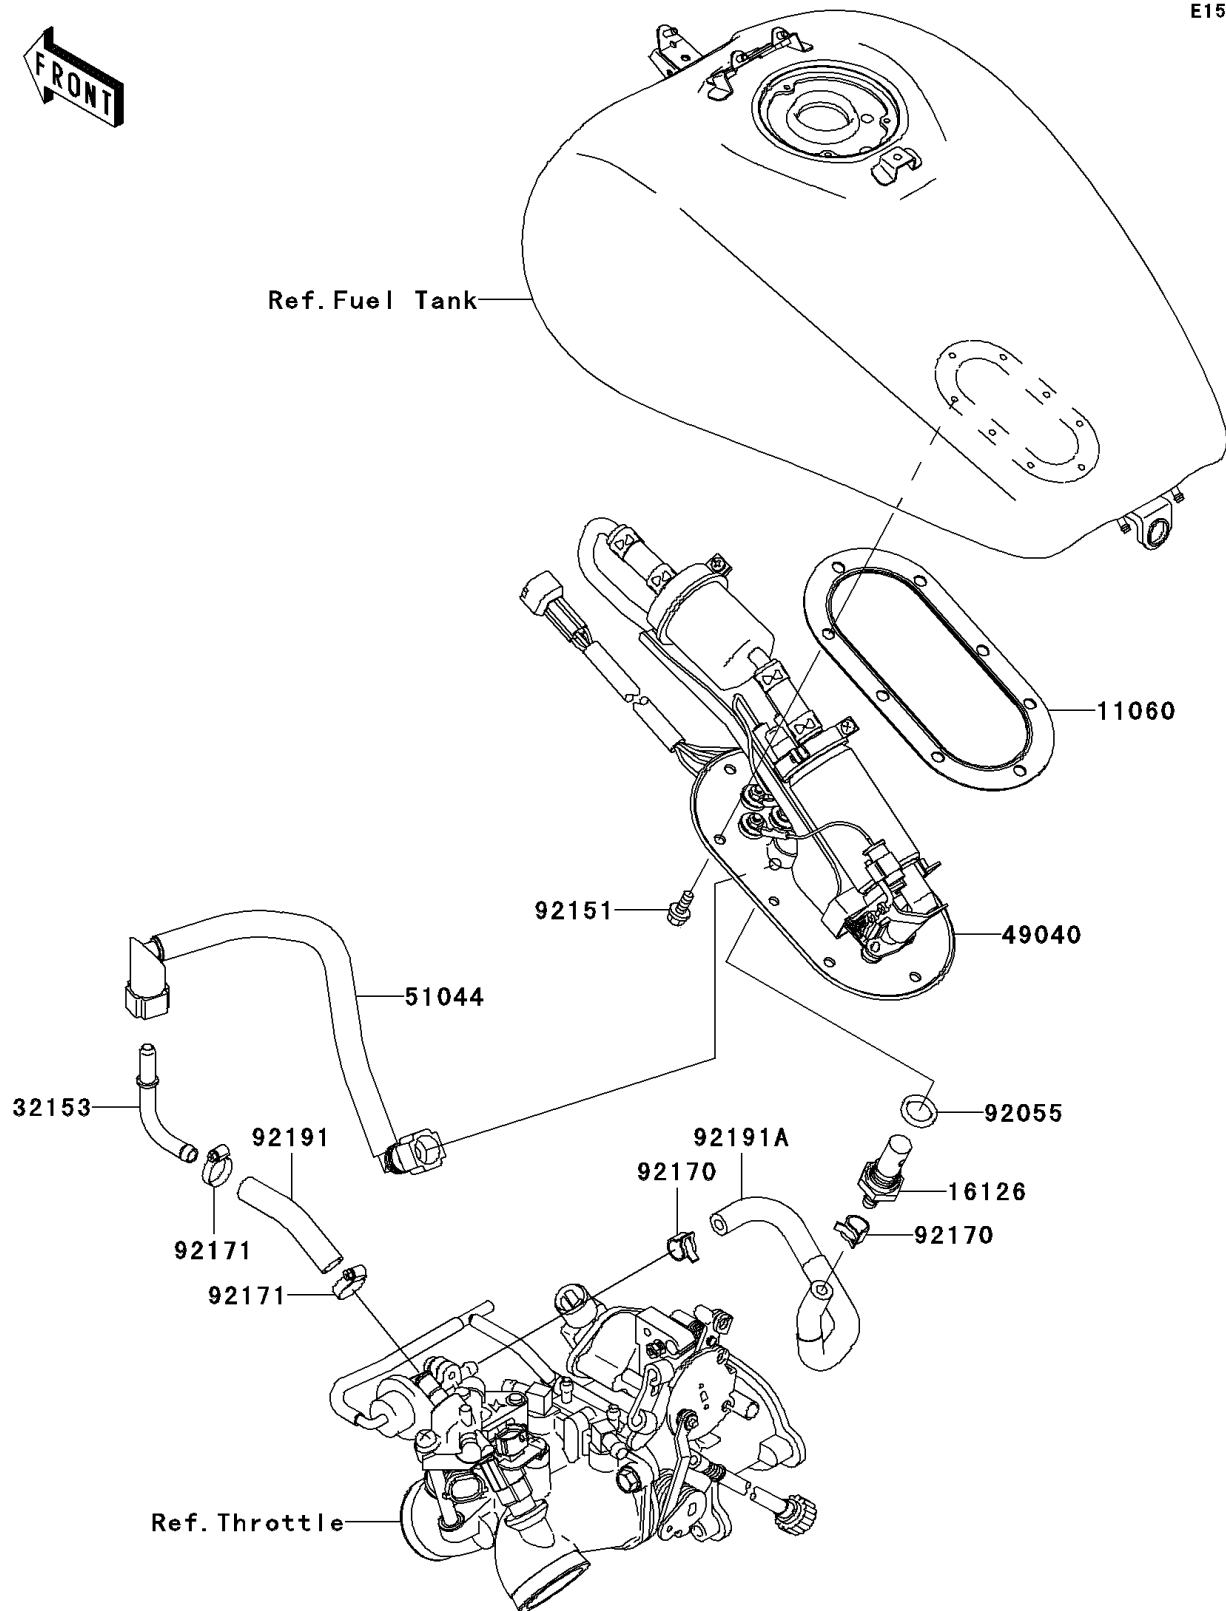

2002 Vulcan 1500 Mean Streak

PARTS DIAGRAM

Fuel Pump

E1520