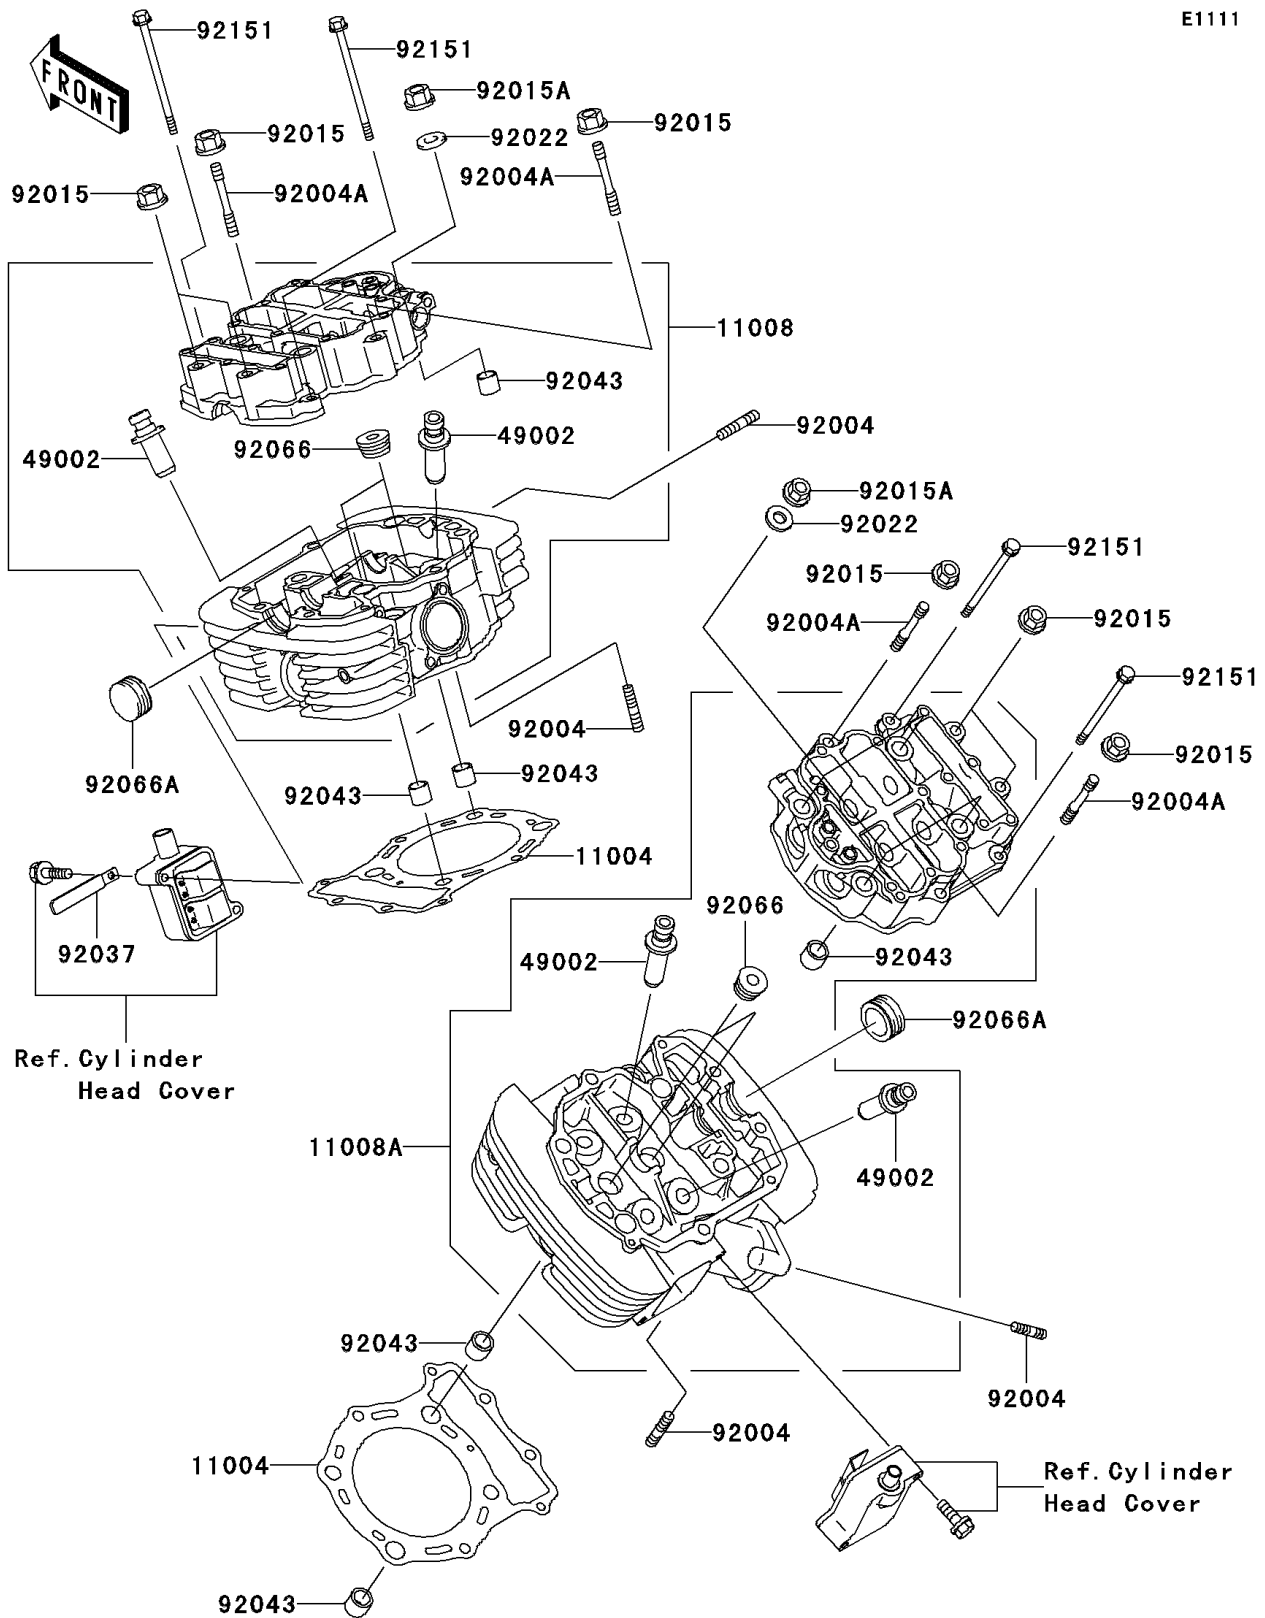

2003 Vulcan 1500 Mean Streak

PARTS DIAGRAM

Cylinder Head

E1111

2003 Vulcan 1500 Mean Streak

PARTS LIST Cylinder Head

ITEM NAME	PART NUMBER	QUANTITY
-----------	-------------	----------
