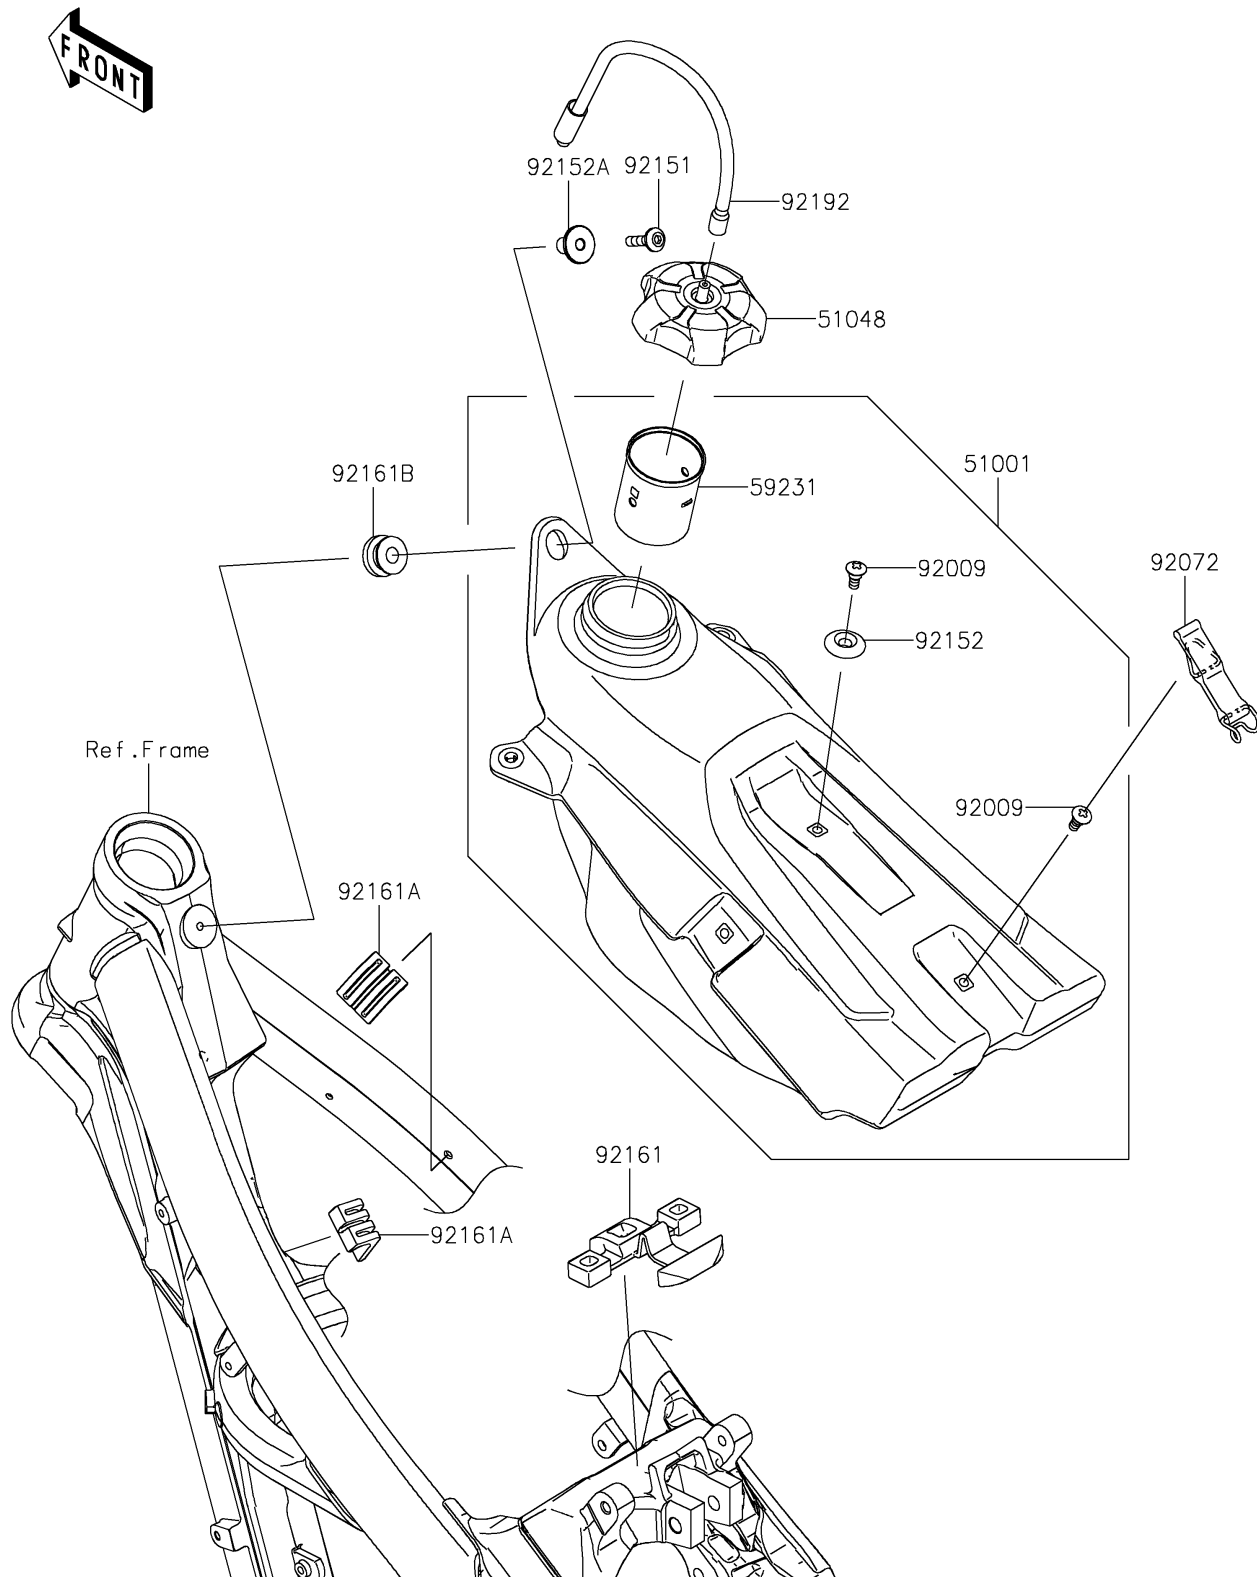

2020 KX™ 450

PARTS DIAGRAM

Fuel Tank

F2410

2020 KX™ 450

PARTS LIST

Fuel Tank

ITEM NAME

PART NUMBER

QUANTITY
