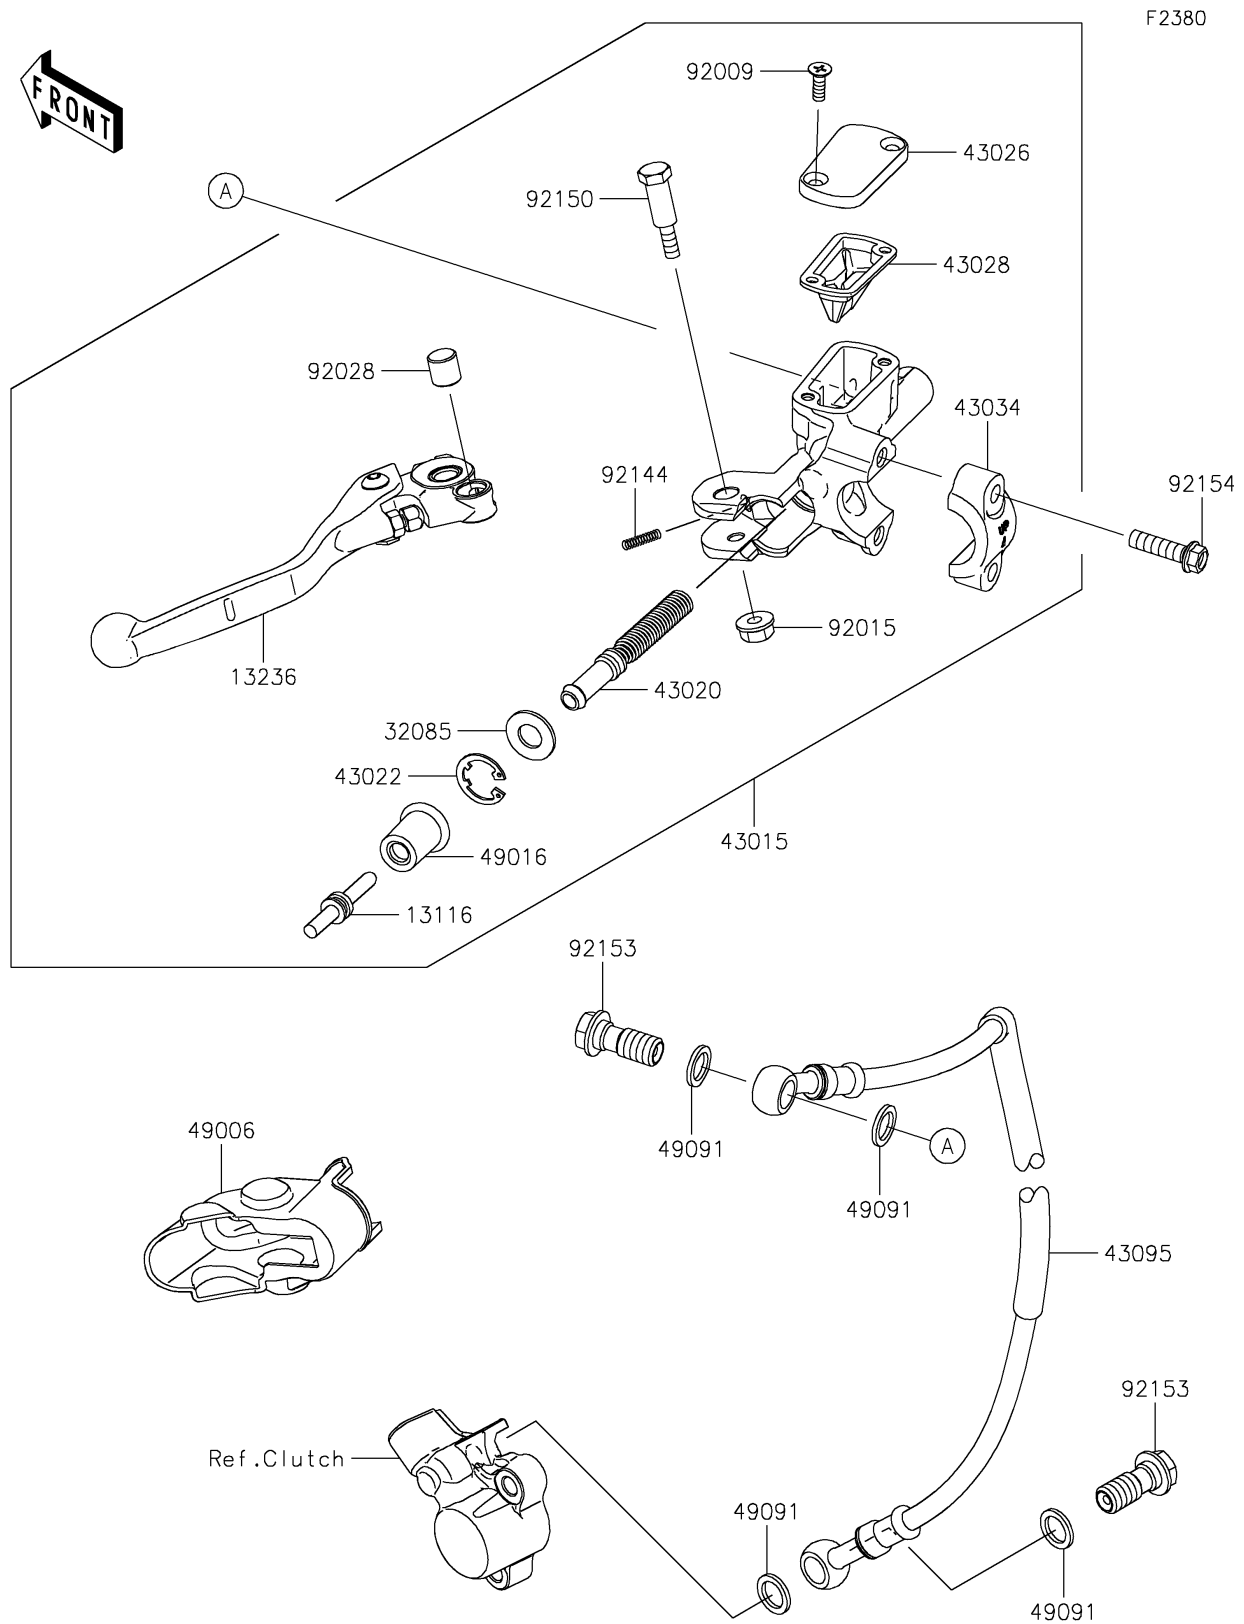

2020 KX™ 450

PARTS DIAGRAM

Clutch Master Cylinder

2020 KX™ 450

PARTS LIST

Clutch Master Cylinder

ITEM NAME

PART NUMBER

QUANTITY
