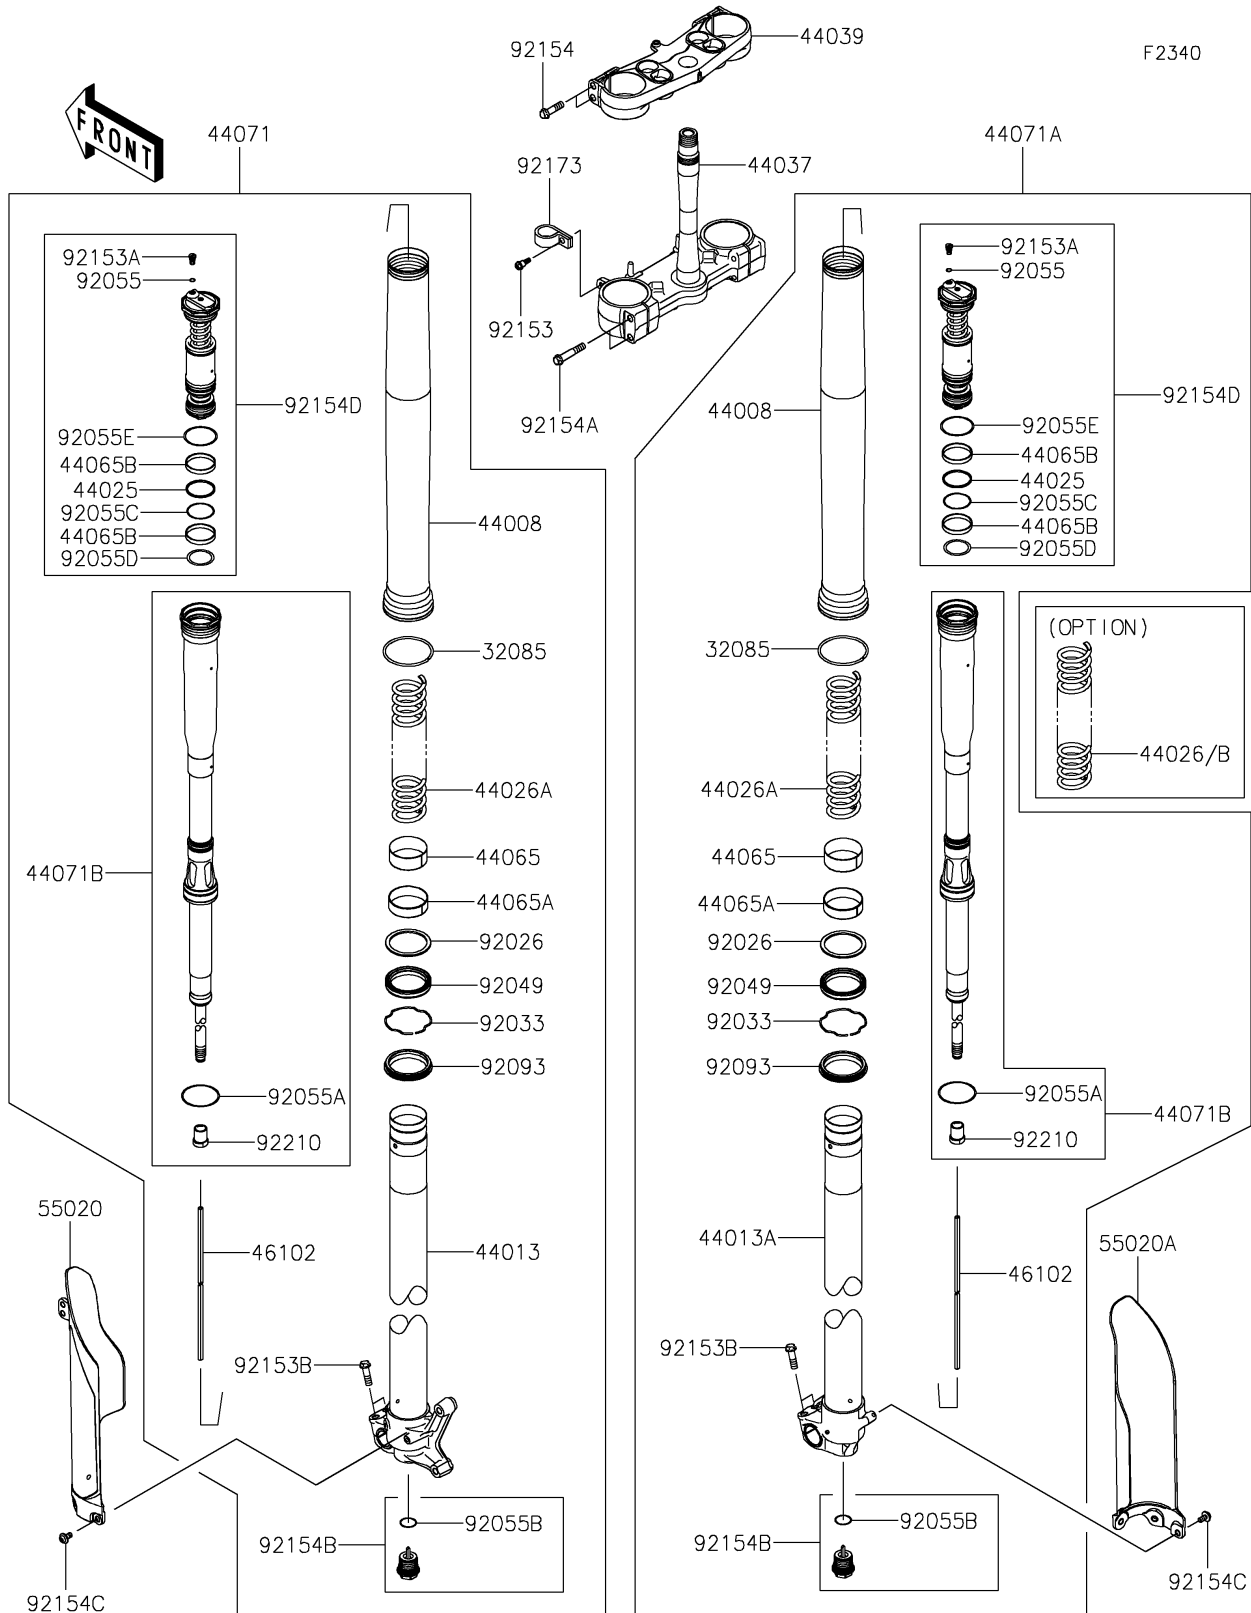

2020 KX™ 450

PARTS DIAGRAM

Front Fork

2020 KX™ 450

PARTS LIST

Front Fork

ITEM NAME

PART NUMBER

QUANTITY
