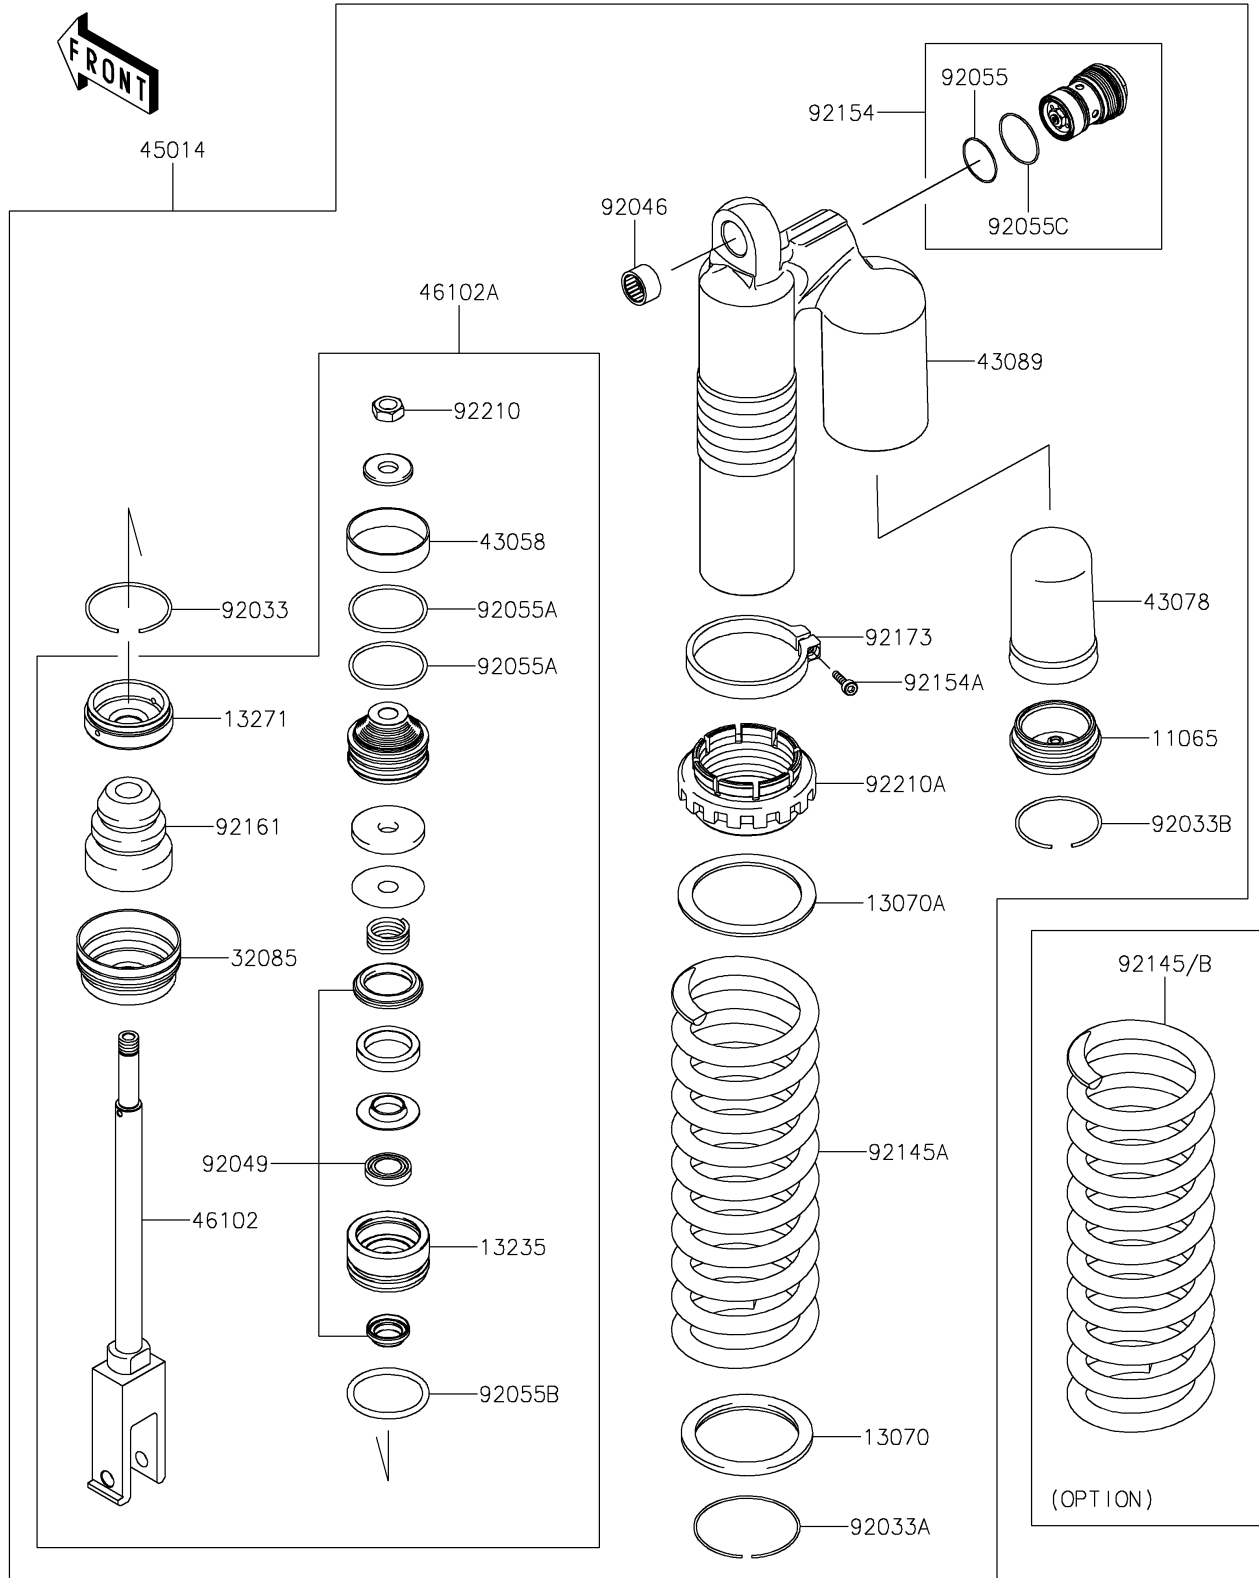

2020 KX™ 450

PARTS DIAGRAM

Shock Absorber(s)

F2280

2020 KX™ 450

PARTS LIST

Shock Absorber(s)

ITEM NAME

PART NUMBER

QUANTITY
