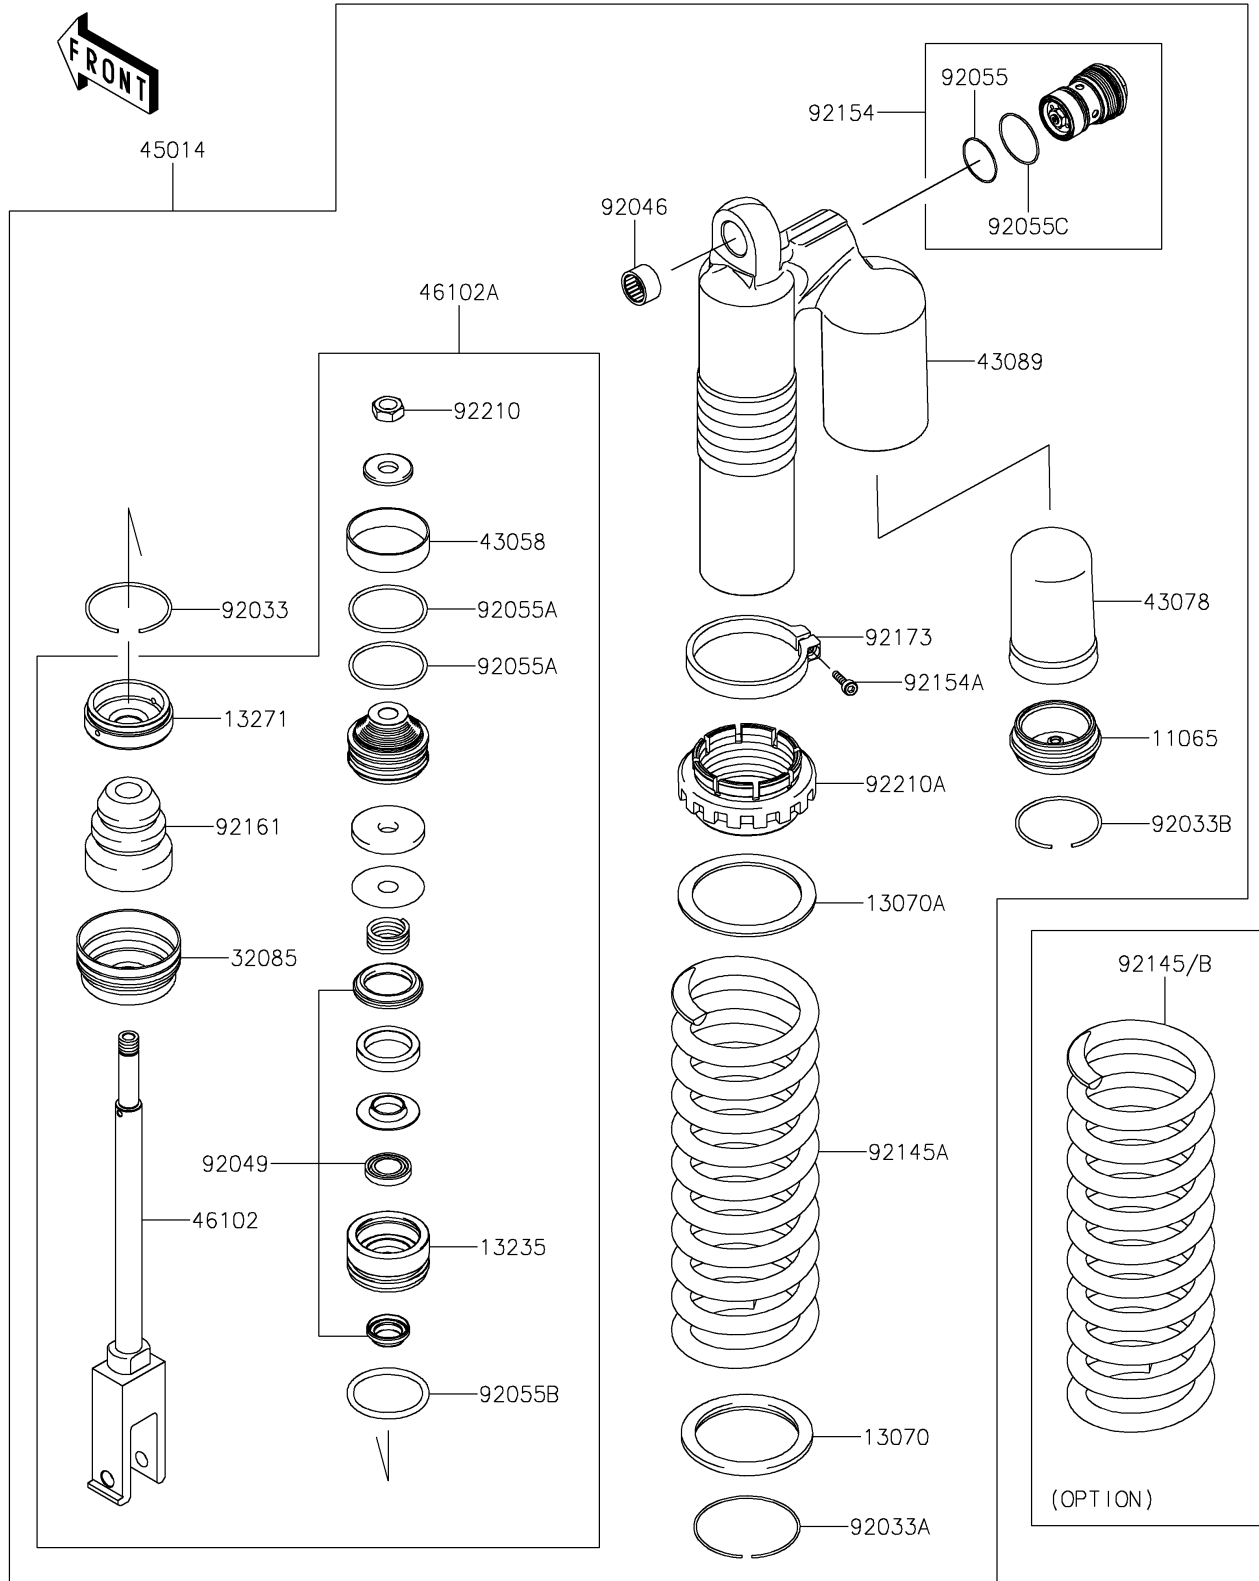

2019 KX™ 450

PARTS DIAGRAM

Shock Absorber(s)

F2280

2019 KX™ 450

PARTS LIST

Shock Absorber(s)

Kawasaki

Let the Good Times Roll®

ITEM NAME

PART NUMBER

QUANTITY
