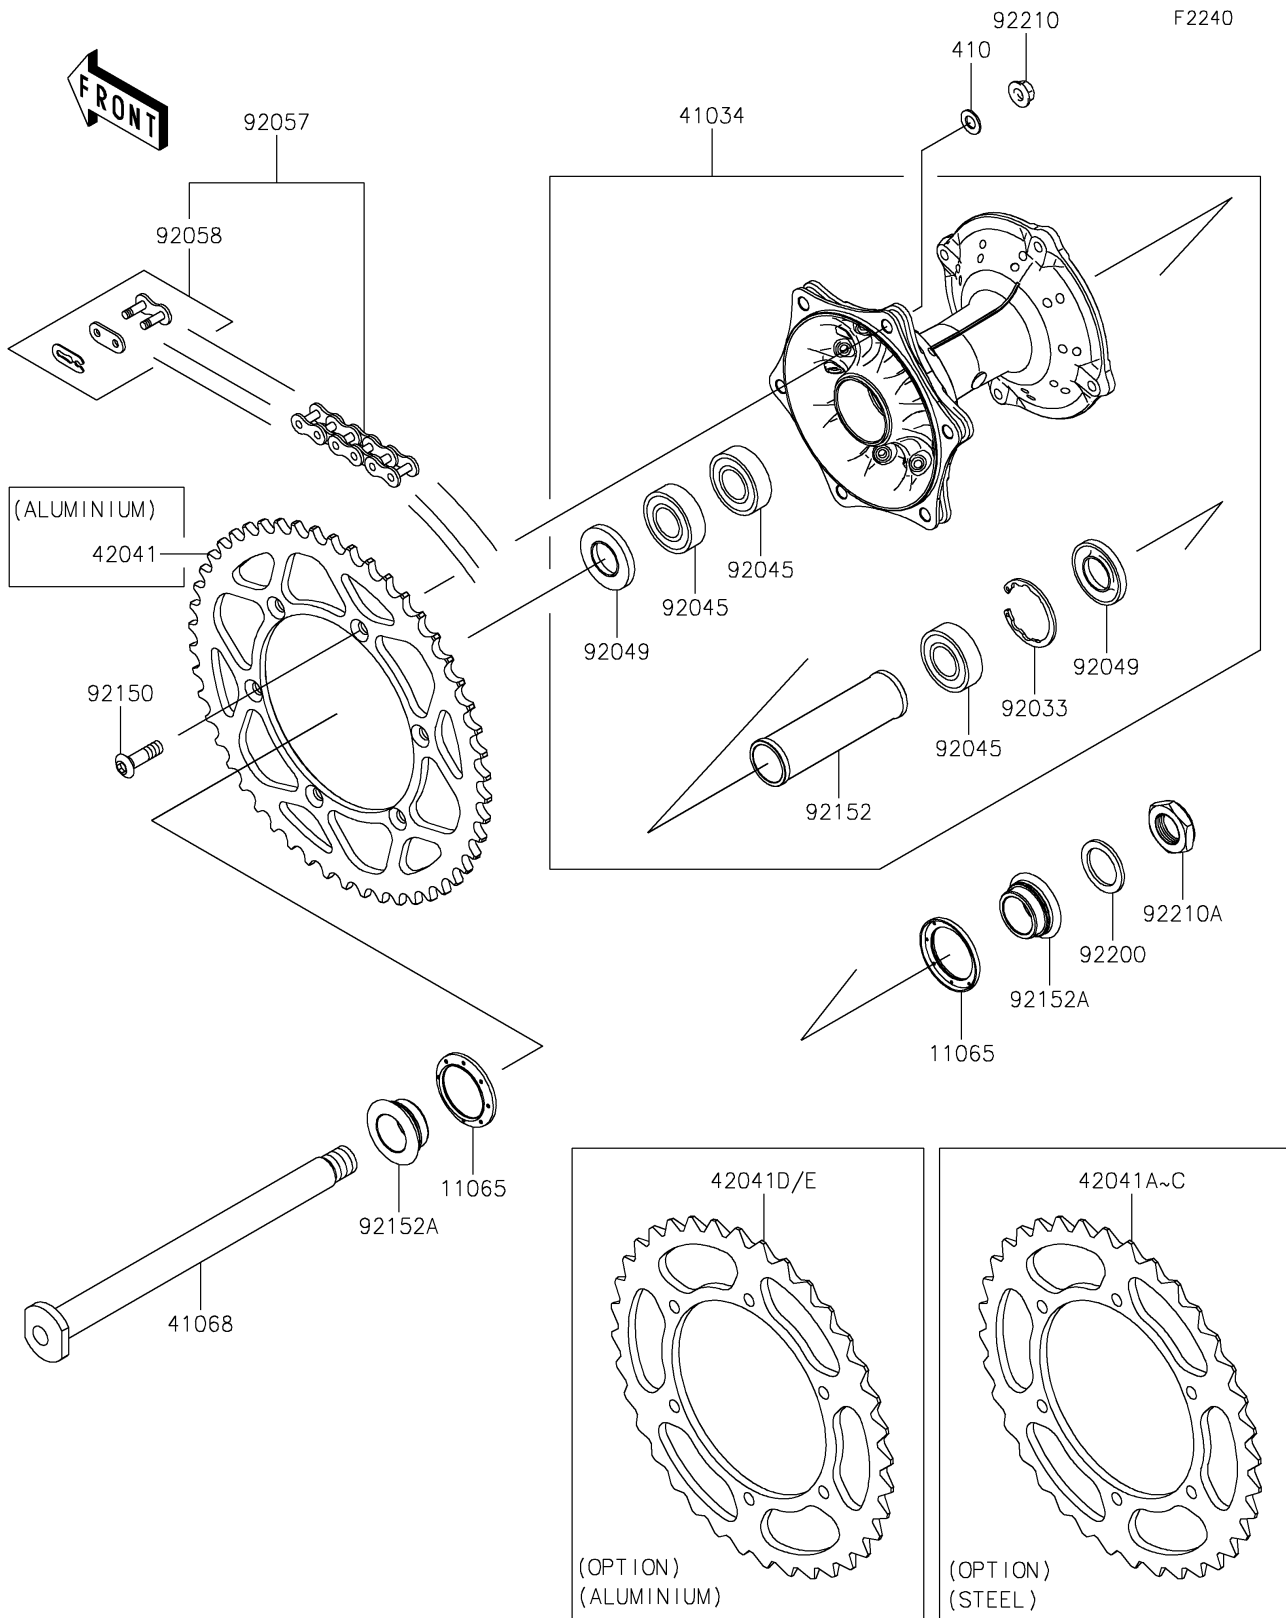

2020 KX™ 450

PARTS DIAGRAM

Rear Hub

2020 KX™ 450

PARTS LIST

Rear Hub

ITEM NAME

PART NUMBER

QUANTITY
