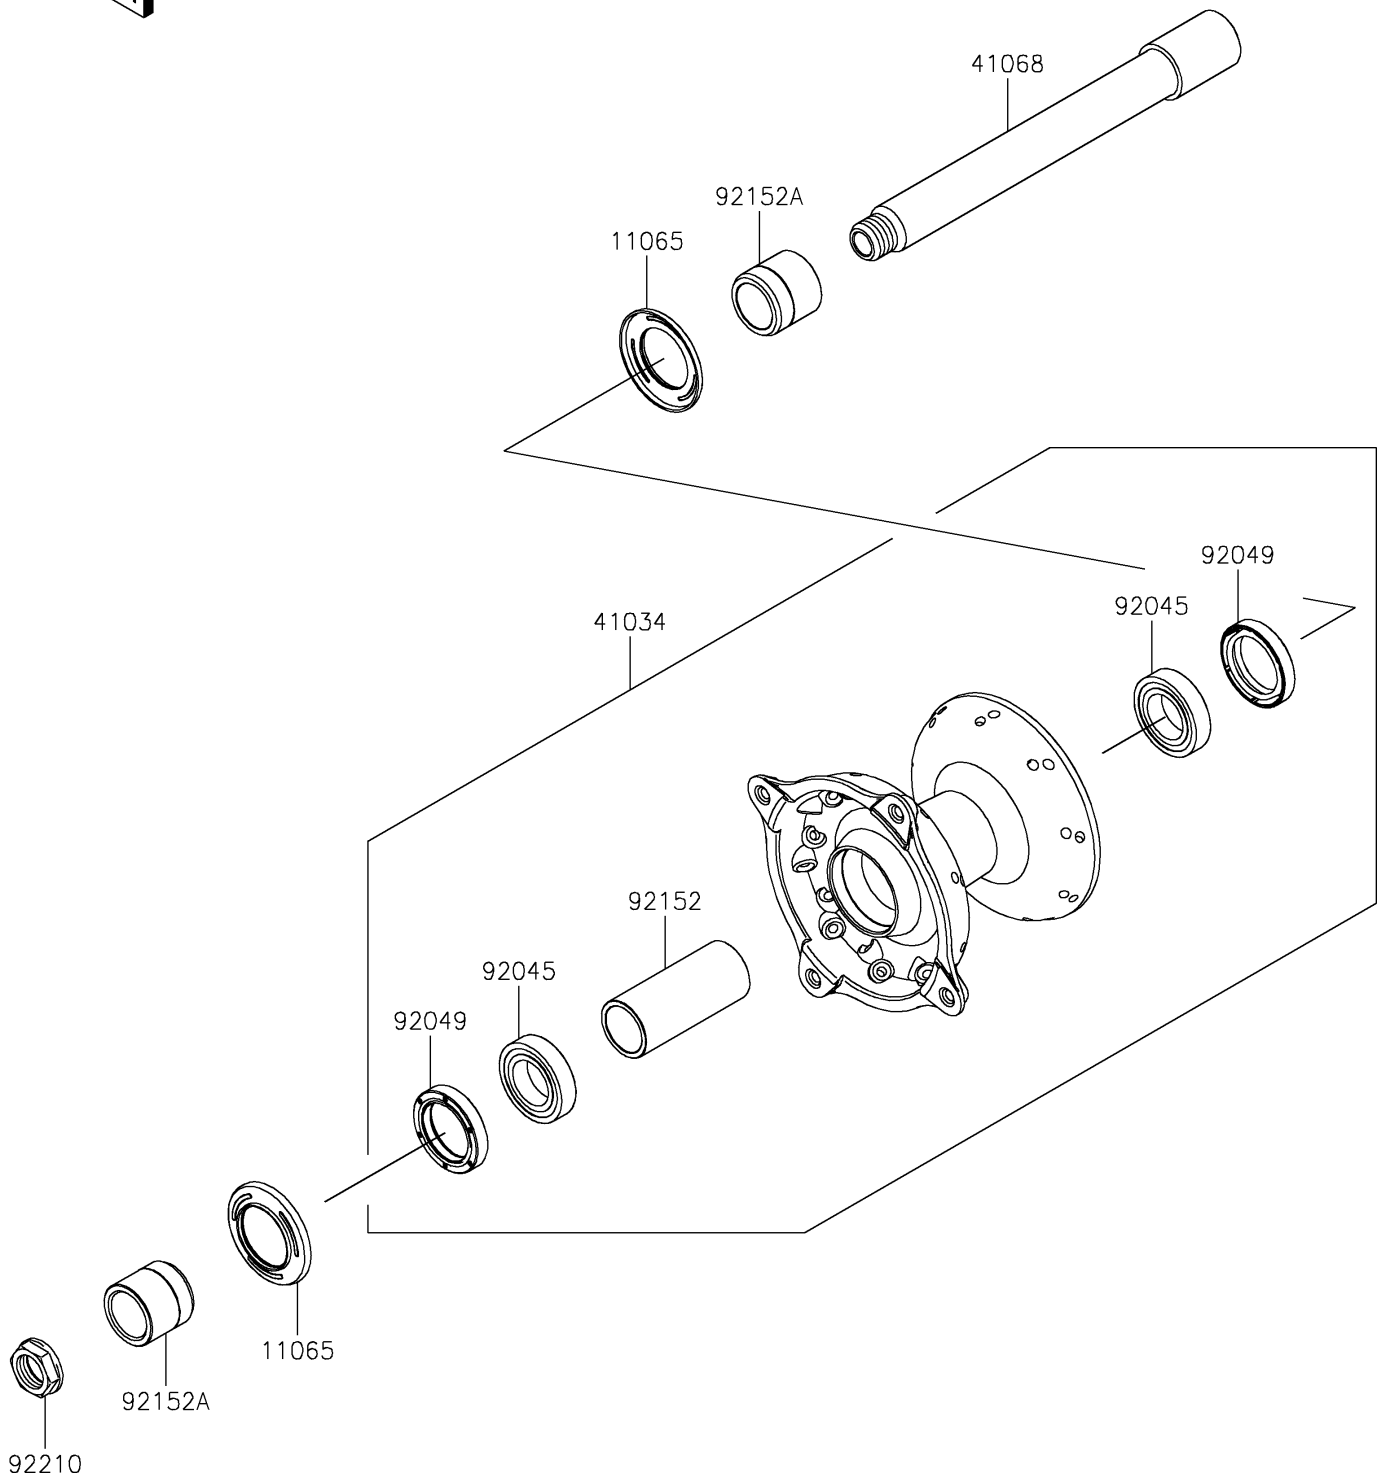

2020 KX™ 450

PARTS DIAGRAM

Front Hub

F2230

2020 KX™ 450

PARTS LIST

Front Hub

ITEM NAME

PART NUMBER

QUANTITY
