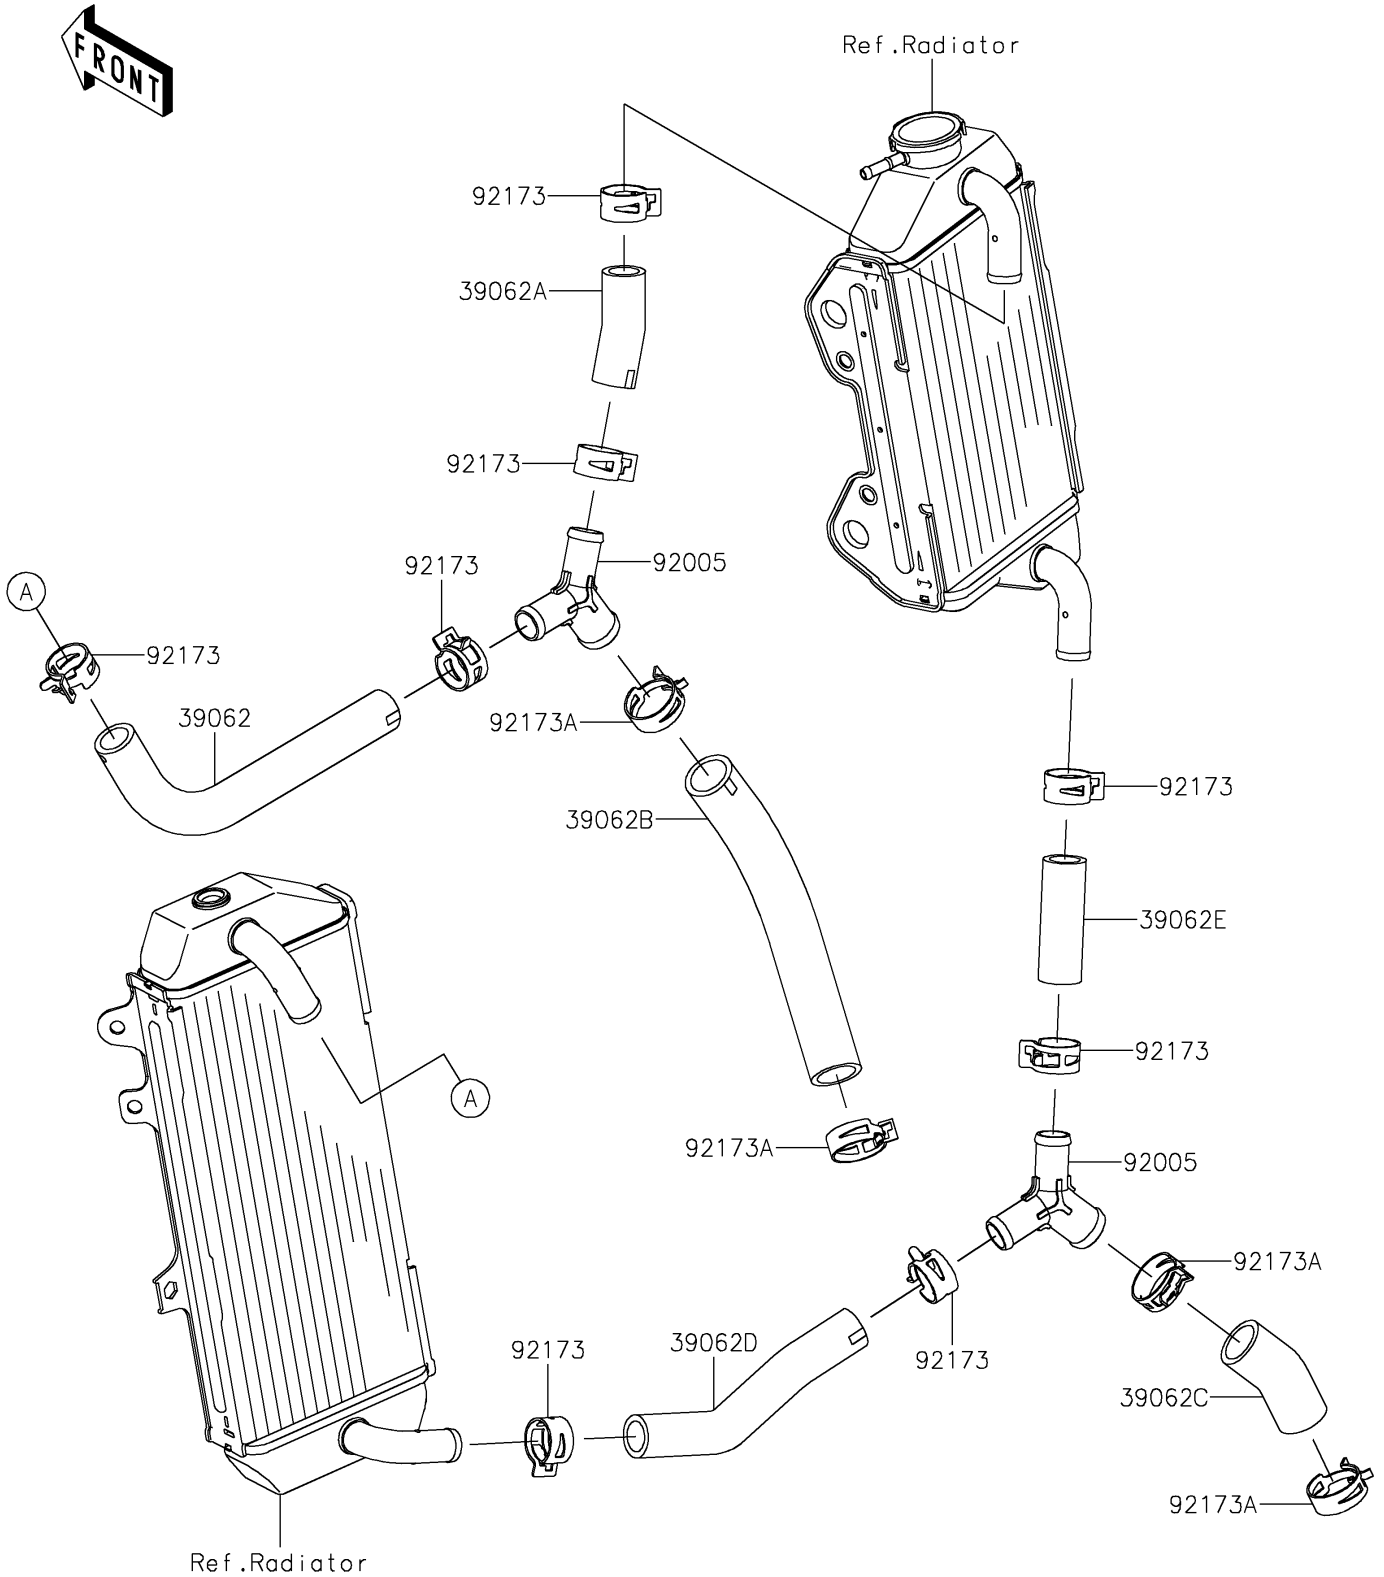

2020 KX™ 450

PARTS DIAGRAM

Water Pipe

E3037

2020 KX™ 450

PARTS LIST

Water Pipe

ITEM NAME

PART NUMBER

QUANTITY
