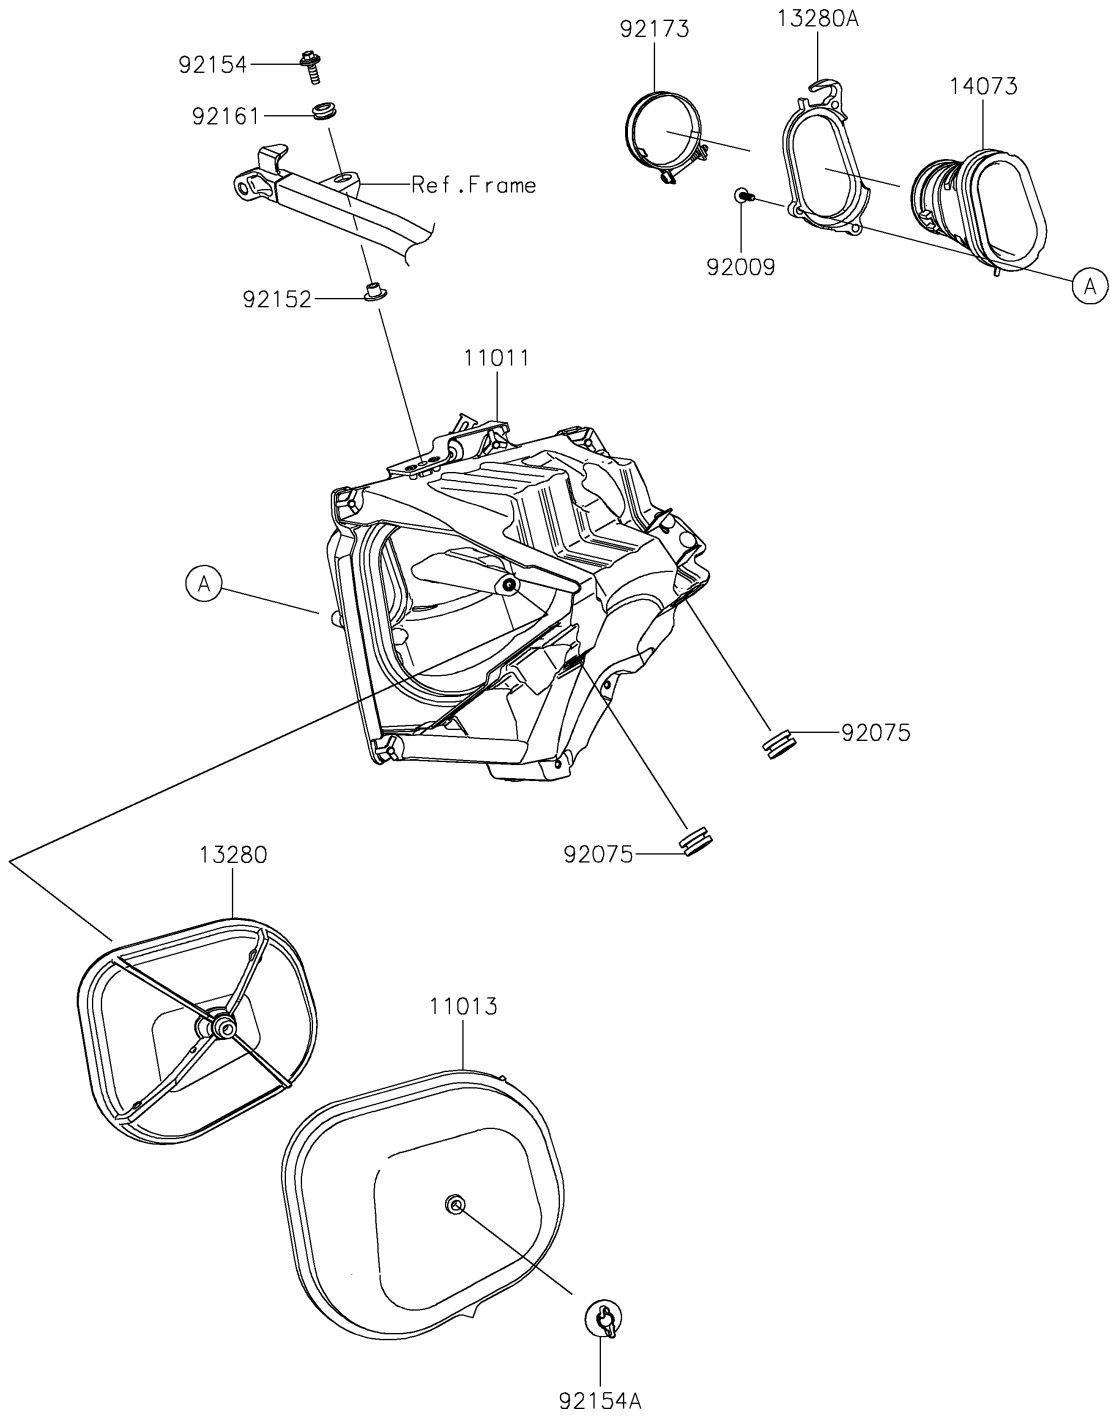

2020 KX™ 450

PARTS DIAGRAM

Air Cleaner

E1130

2020 KX™ 450

PARTS LIST

Air Cleaner

ITEM NAME

PART NUMBER

QUANTITY
