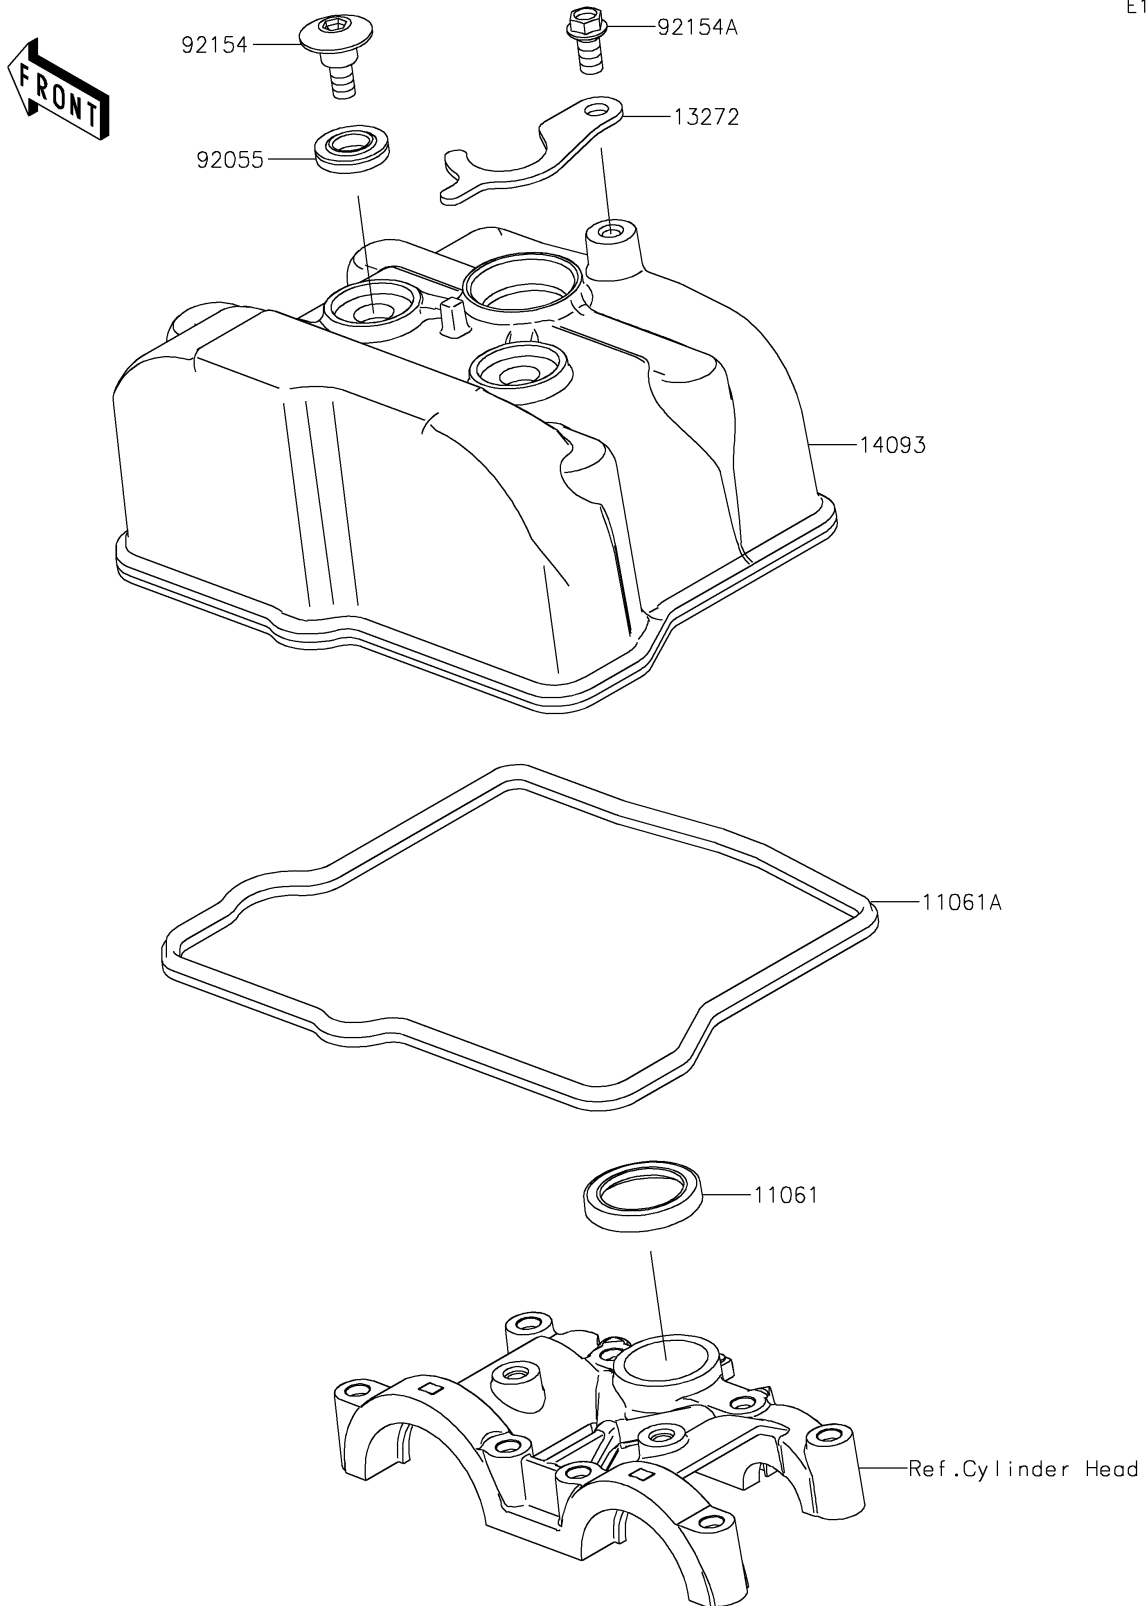

2020 KX™ 450

PARTS DIAGRAM

Cylinder Head Cover

E1112

2020 KX™ 450

PARTS LIST

Cylinder Head Cover

ITEM NAME

PART NUMBER

QUANTITY
