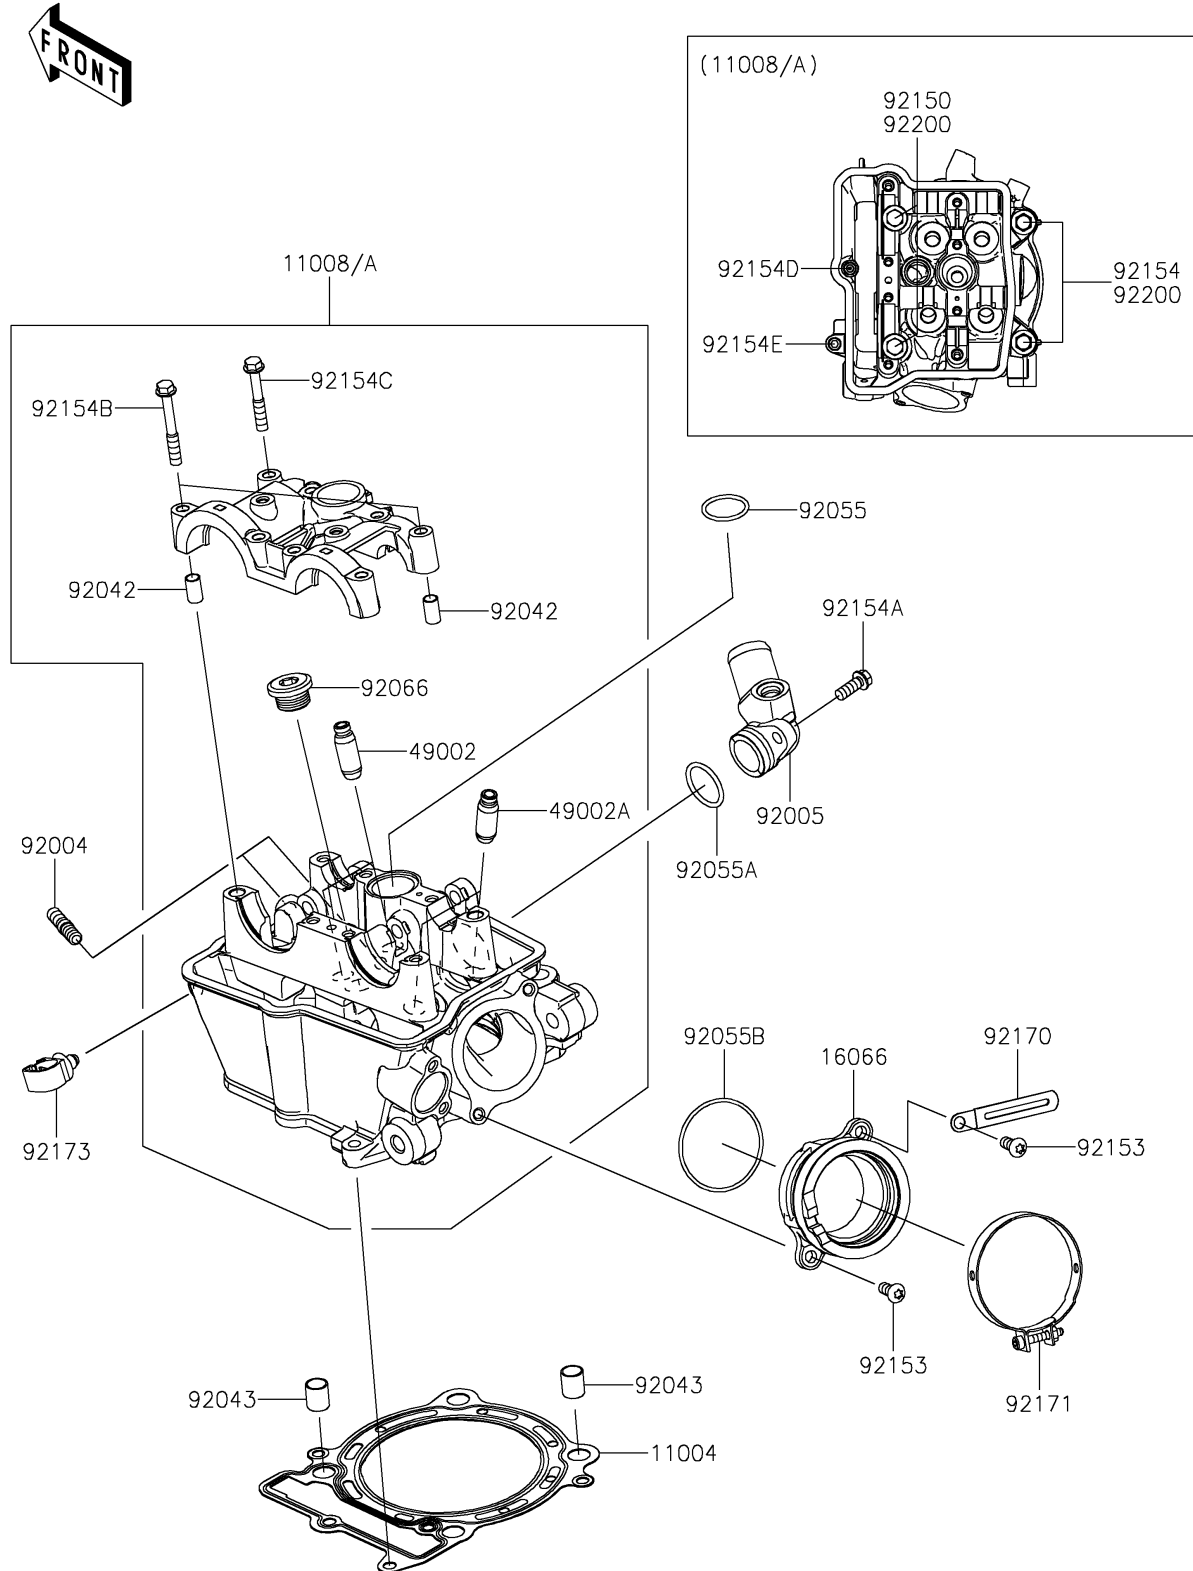

2020 KX™ 450

PARTS DIAGRAM

Cylinder Head

E1111

2020 KX™ 450

PARTS LIST Cylinder Head

ITEM NAME	PART NUMBER	QUANTITY
-----------	-------------	----------
