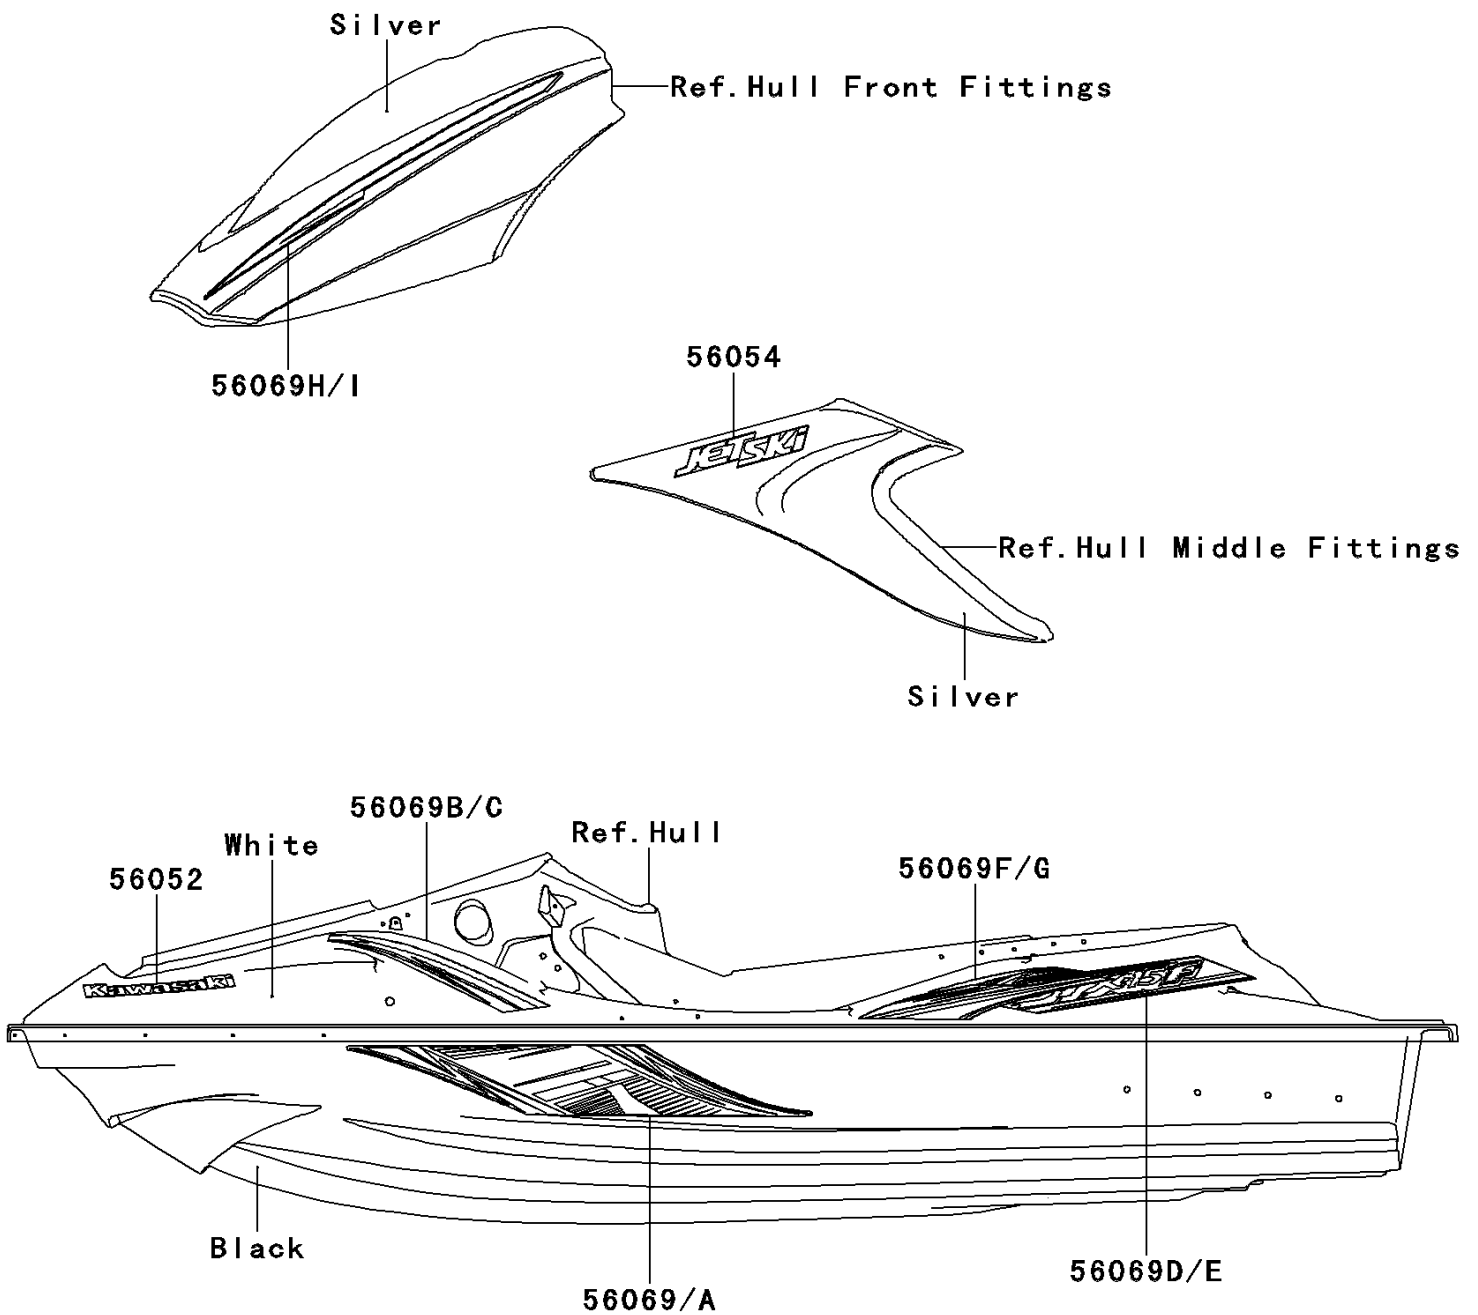

2013 JET SKI® STX®-15F

PARTS DIAGRAM Decals(White)(ADF)

F3880B

2013 JET SKI® STX®-15F

PARTS LIST

Decals(White)(ADF)

ITEM NAME

PART NUMBER

QUANTITY
