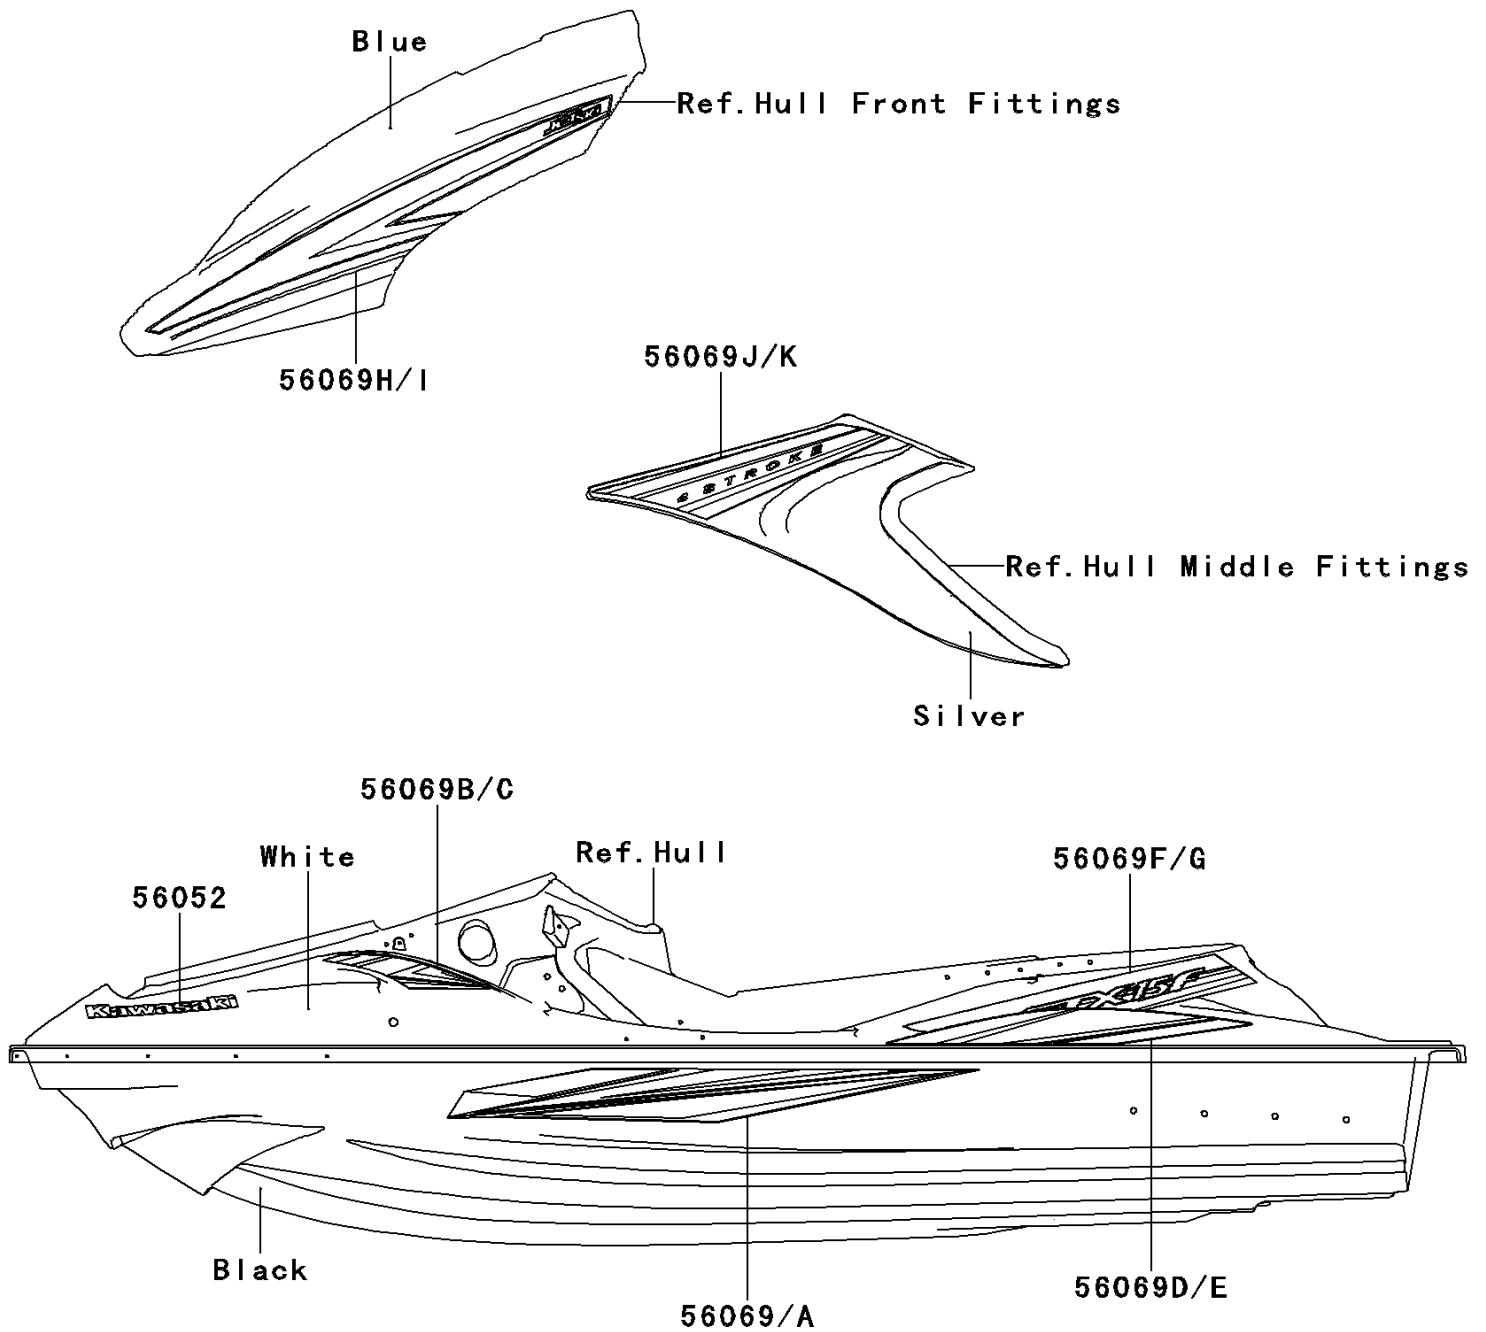

2012 JET SKI® STX®-15F

PARTS DIAGRAM Decals(White)(ACF)

F3880A

2012 JET SKI® STX®-15F

PARTS LIST

Decals(White)(ACF)

ITEM NAME

PART NUMBER

QUANTITY
