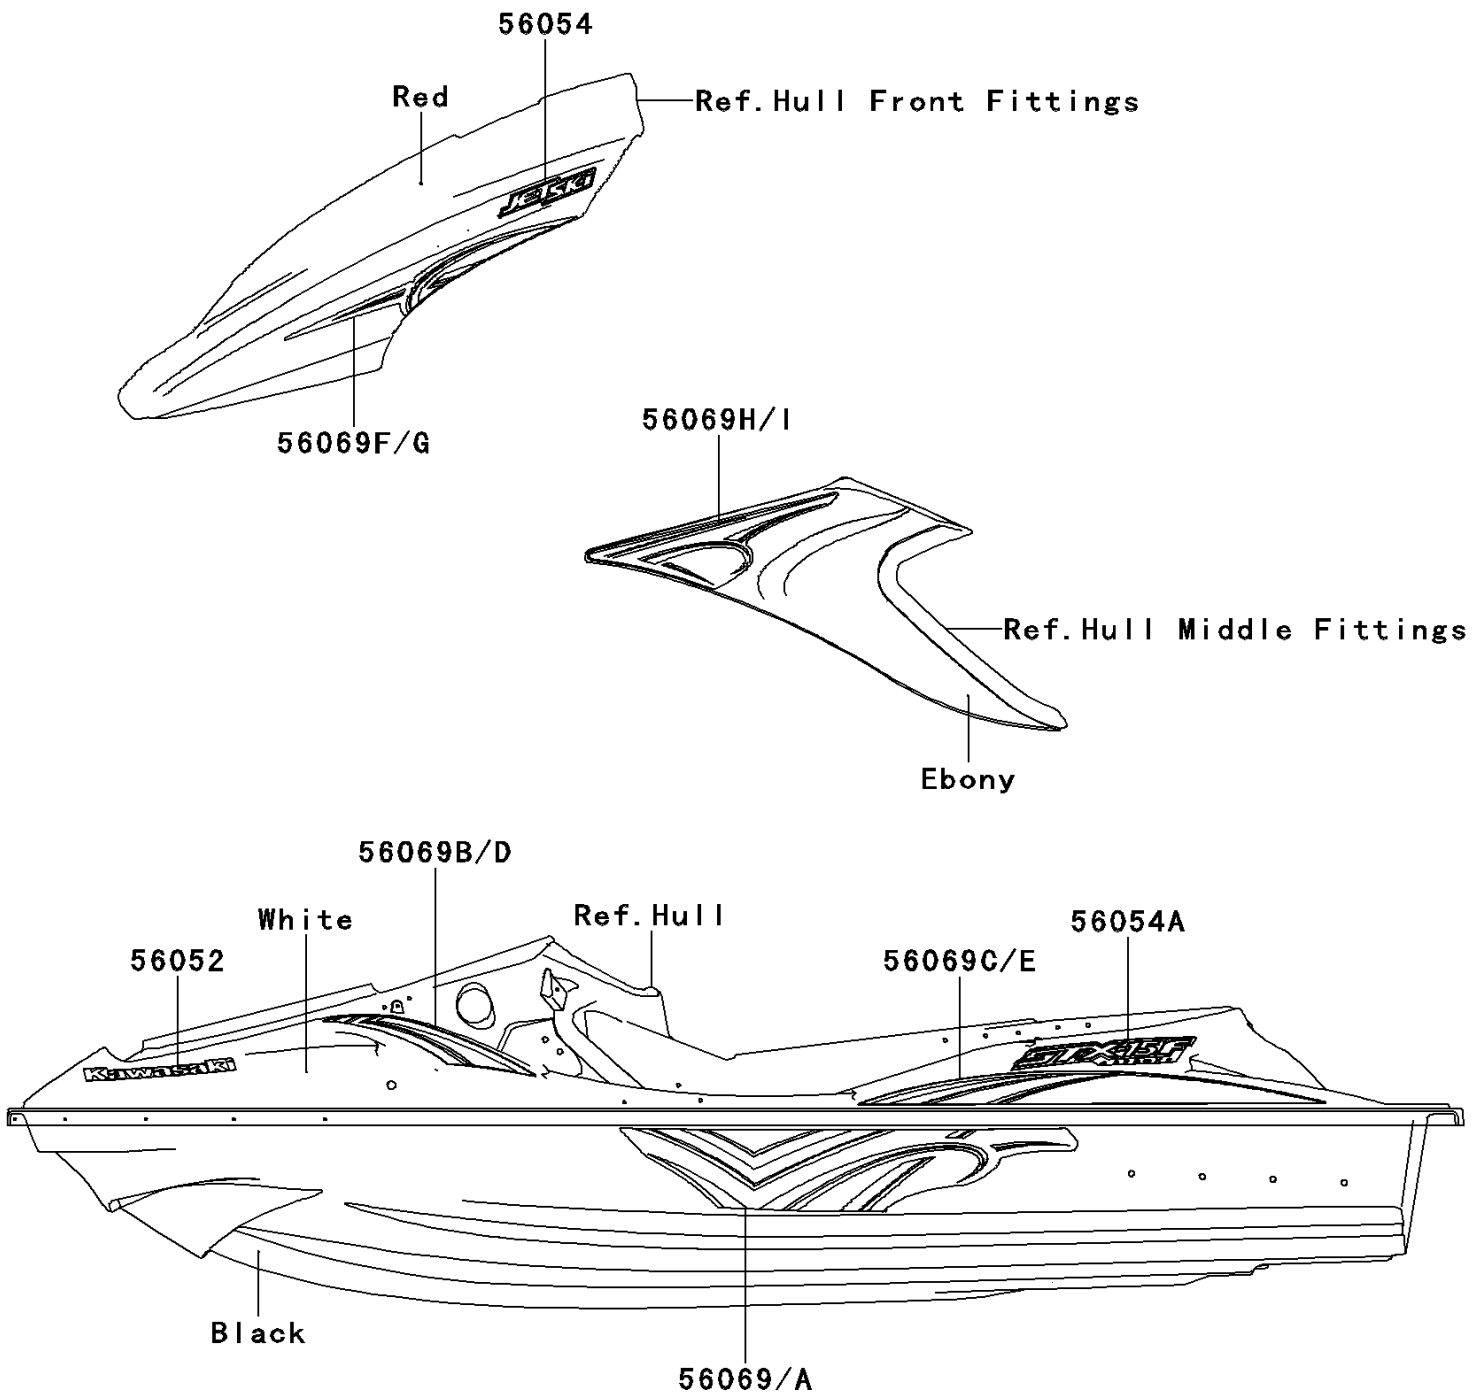

2011 JET SKI® STX-15F

PARTS DIAGRAM Decals(White)(ABF)

F3880

2011 JET SKI® STX-15F

PARTS LIST

Decals(White)(ABF)

ITEM NAME	PART NUMBER	QUANTITY
MARK,DECK,KAWASAKI (Ref # 56052)	56052-3802	2
MARK,HATCH COVER,JETSKI (Ref # 56054)	56054-3737	2
MARK,DECK,STX-15F (Ref # 56054A)	56054-3743	2
PATTERN,HULL,LH (Ref # 56069)	56069-3825	1
PATTERN,HULL,RH (Ref # 56069A)	56069-3826	1
PATTERN,DECK,FR,LH (Ref # 56069B)	56069-3827	1
PATTERN,DECK,RR,LH (Ref # 56069C)	56069-3828	1
PATTERN,DECK,FR,RH (Ref # 56069D)	56069-3829	1
PATTERN,DECK,RR,RH (Ref # 56069E)	56069-3830	1
PATTERN,HATCH COVER,LH (Ref # 56069F)	56069-3831	1
PATTERN,HATCH COVER,RH (Ref # 56069G)	56069-3832	1
PATTERN,SIDE COVER,LH (Ref # 56069H)	56069-3833	1
PATTERN,SIDE COVER,RH (Ref # 56069I)	56069-3834	1