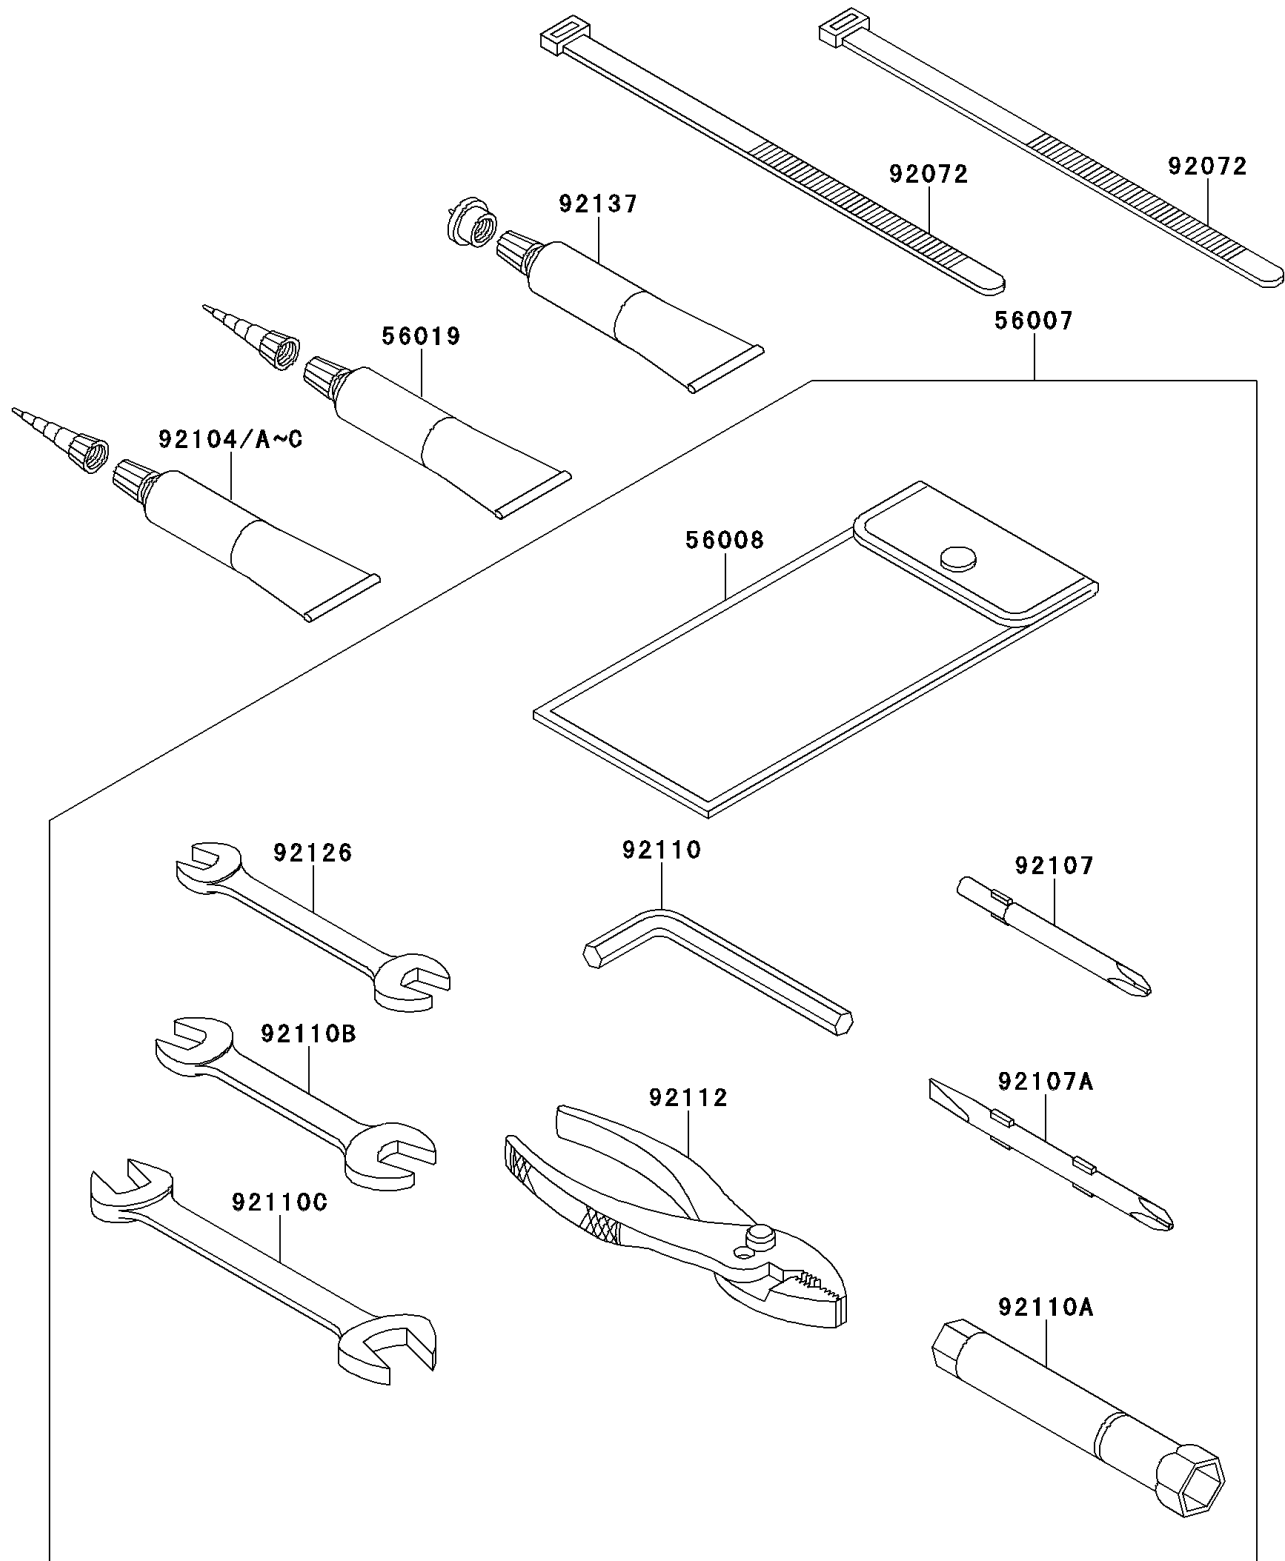

2014 JET SKI® STX®-15F

PARTS DIAGRAM

Owner's Tools

F3182

2014 JET SKI® STX®-15F

PARTS LIST Owner's Tools

ITEM NAME

PART NUMBER

QUANTITY
