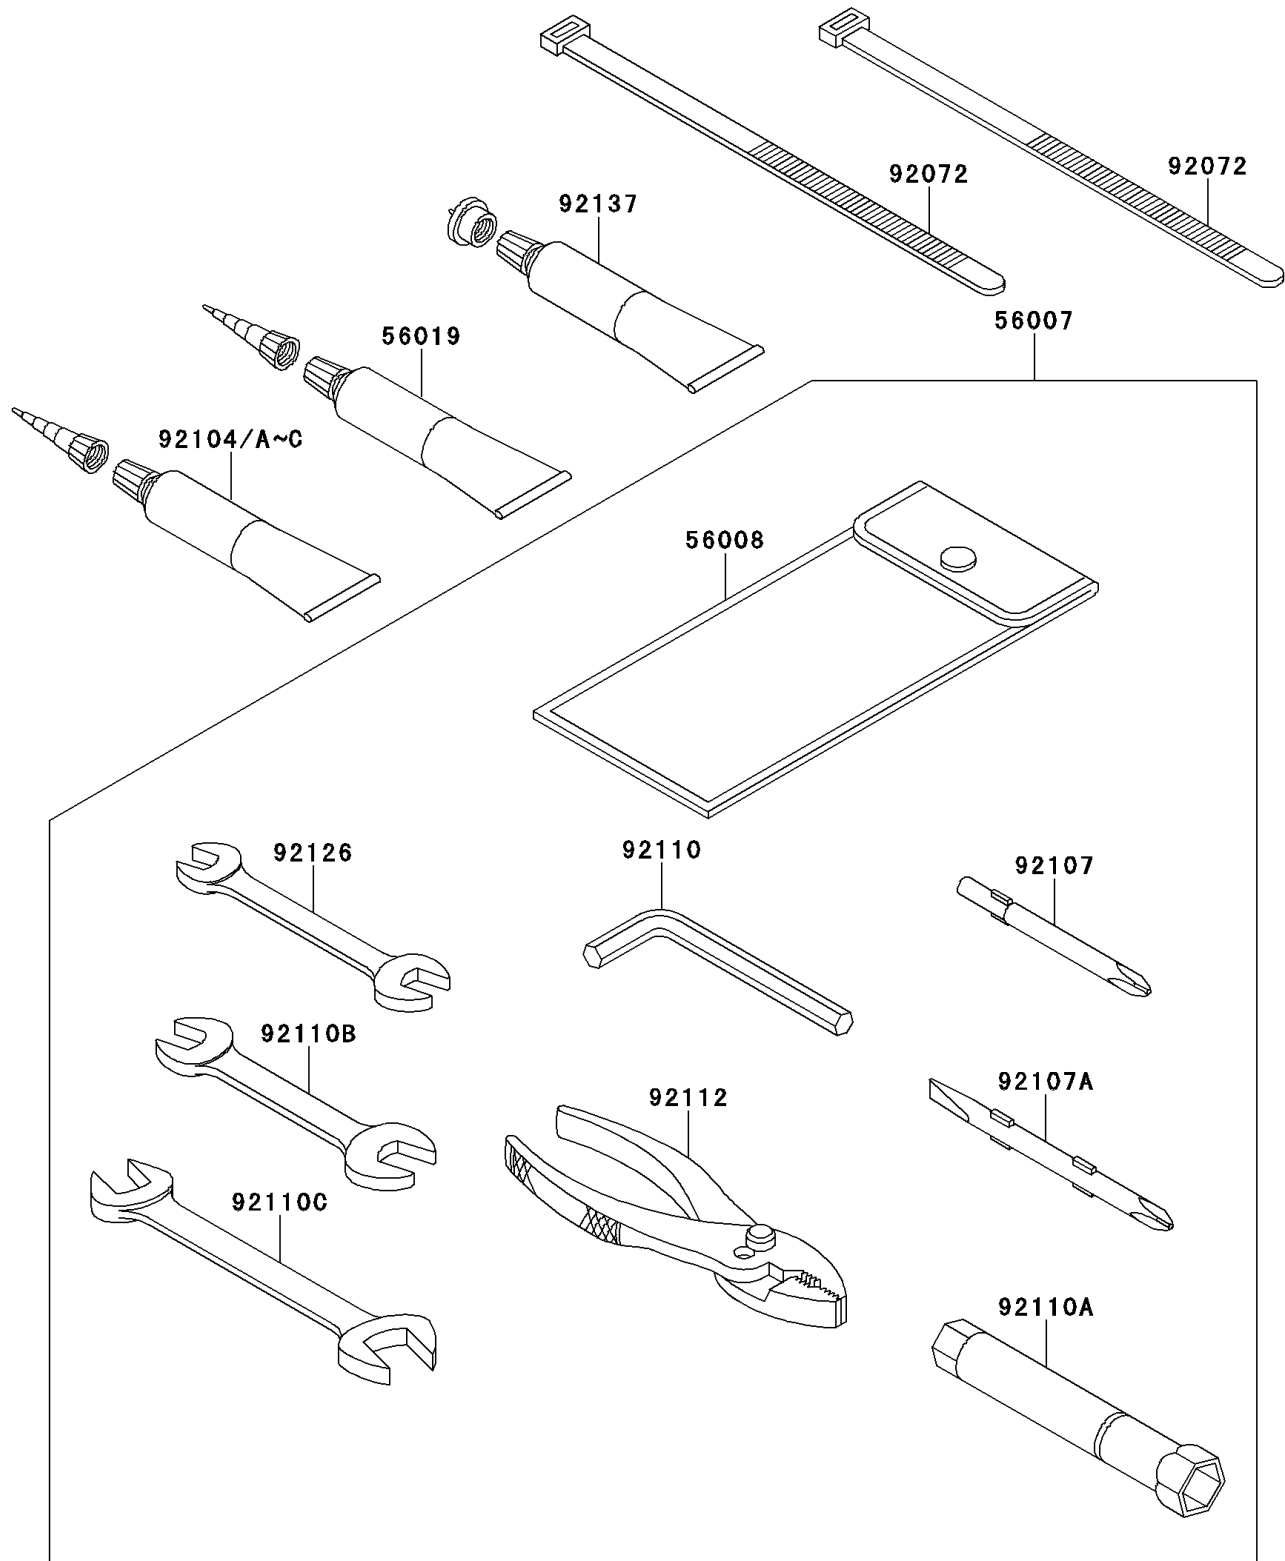

2011 JET SKI® STX-15F

PARTS DIAGRAM

Owner's Tools

F3182

2011 JET SKI® STX-15F

PARTS LIST

Owner's Tools

ITEM NAME	PART NUMBER	QUANTITY
TOOL-KIT (Ref # 56007)	56007-3716	1
BAG,TOOL (Ref # 56008)	56008-3704	1
GASKET-LIQUID,TB1211,WHITE (Ref # 56019)	56019-120	1
BAND,L=250 (Ref # 92072)	92072-1237	2
GASKET-LIQUID,TB1211F,CLEAR (Ref # 92104)	92104-0004	1
GASKET-LIQUID,TB1215B,BLACK (Ref # 92104A)	92104-1062	1
GASKET-LIQUID,TB1215,GRAY (Ref # 92104B)	92104-1065	1
GASKET-LIQUID,TB1521,BROWN (Ref # 92104C)	92104-3701	1
TOOL-DRIVER,#3PHILLIPS (Ref # 92107)	92107-005	1
TOOL-DRIVER,#2PHILLIPS&SLOT (Ref # 92107A)	92107-1051	1
TOOL-WRENCH,ALLEN,5MM (Ref # 92110)	92110-1015	1
TOOL-WRENCH,BOX,16MM (Ref # 92110A)	92110-1145	1
TOOL-WRENCH,OPEN END,10X12 (Ref # 92110B)	92110-1152	1
TOOL-WRENCH,OPEN END,14X17 (Ref # 92110C)	92110-1153	1
TOOL-PLIERS (Ref # 92112)	92112-1001	1
TOOL-WRENCH,OPEN END,8X10 (Ref # 92126)	92126-004	1
GREASE (Ref # 92137)	92137-1002	1