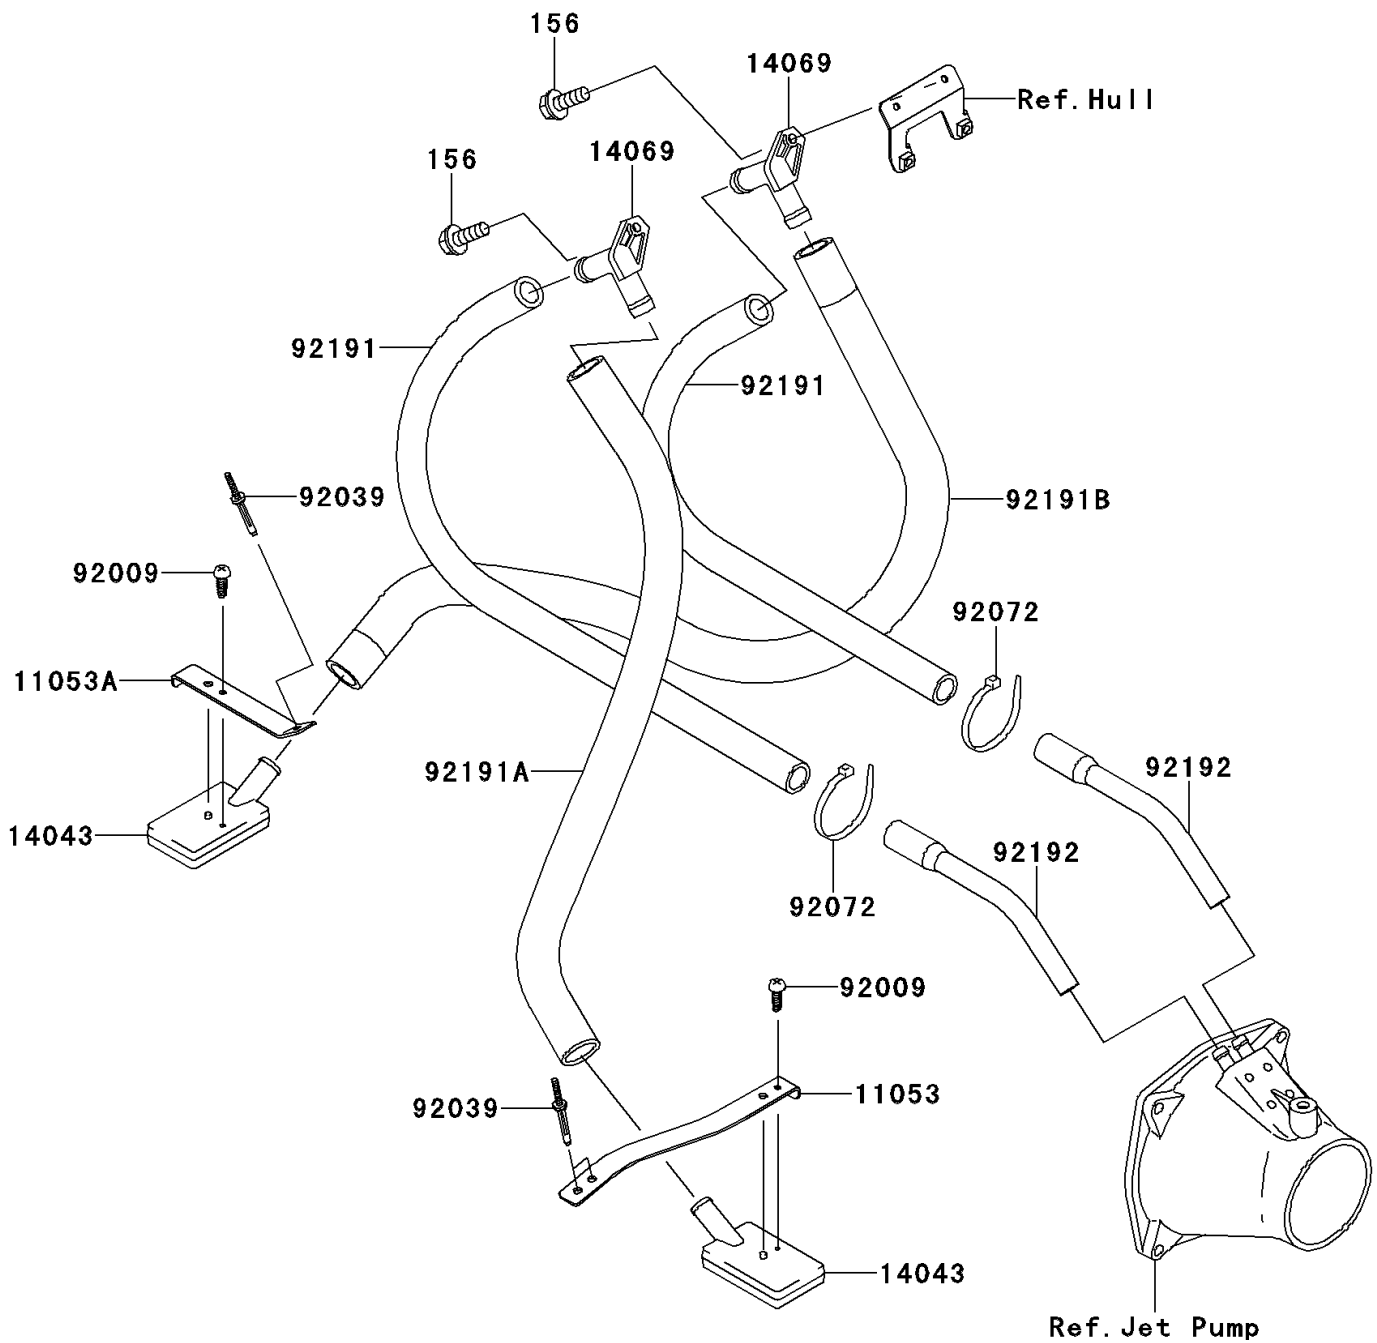

2012 JET SKI® STX®-15F

PARTS DIAGRAM

Bilge System

F3145

2012 JET SKI® STX® -15F

PARTS LIST

Bilge System

Kawasaki

Let the Good Times Roll®

ITEM NAME

PART NUMBER

QUANTITY
