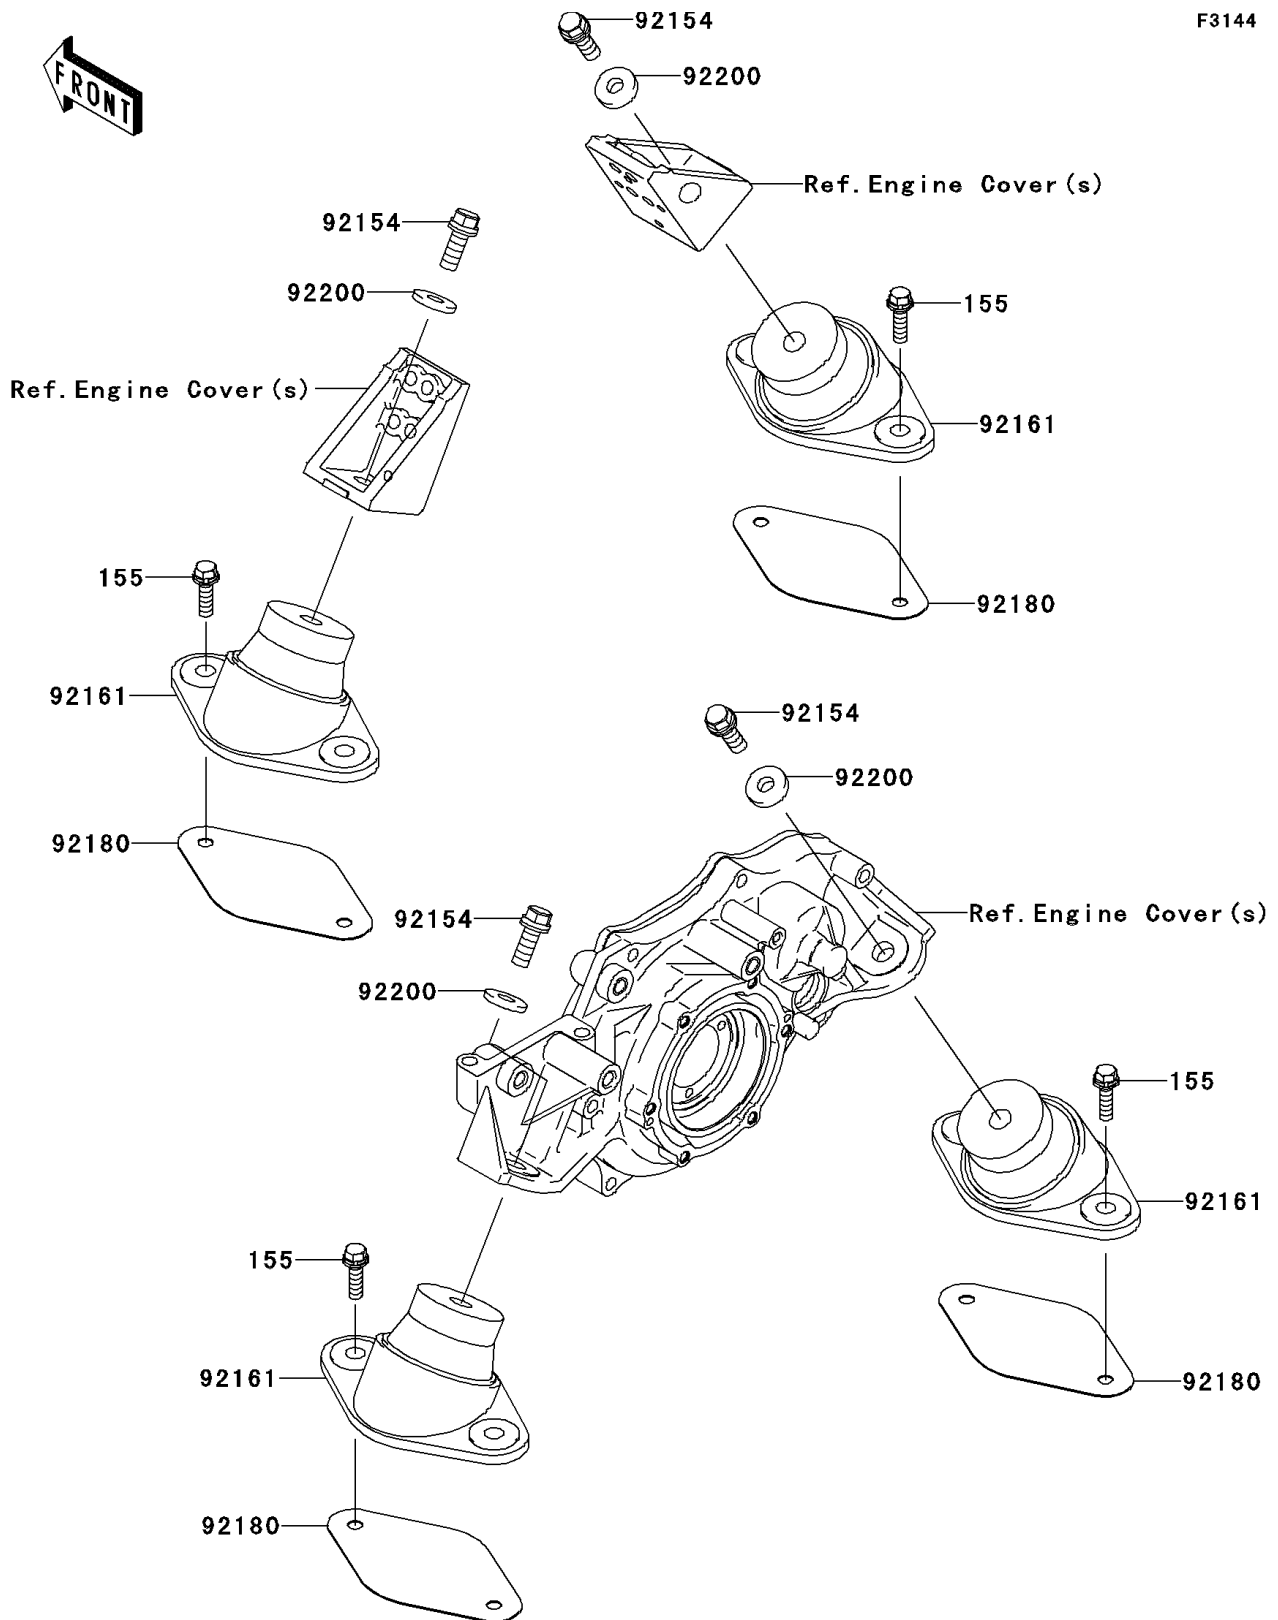

2013 JET SKI® STX®-15F

PARTS DIAGRAM

Engine Mount

F3144

2013 JET SKI® STX® -15F

PARTS LIST

Engine Mount

ITEM NAME	PART NUMBER	QUANTITY
-----------	-------------	----------
