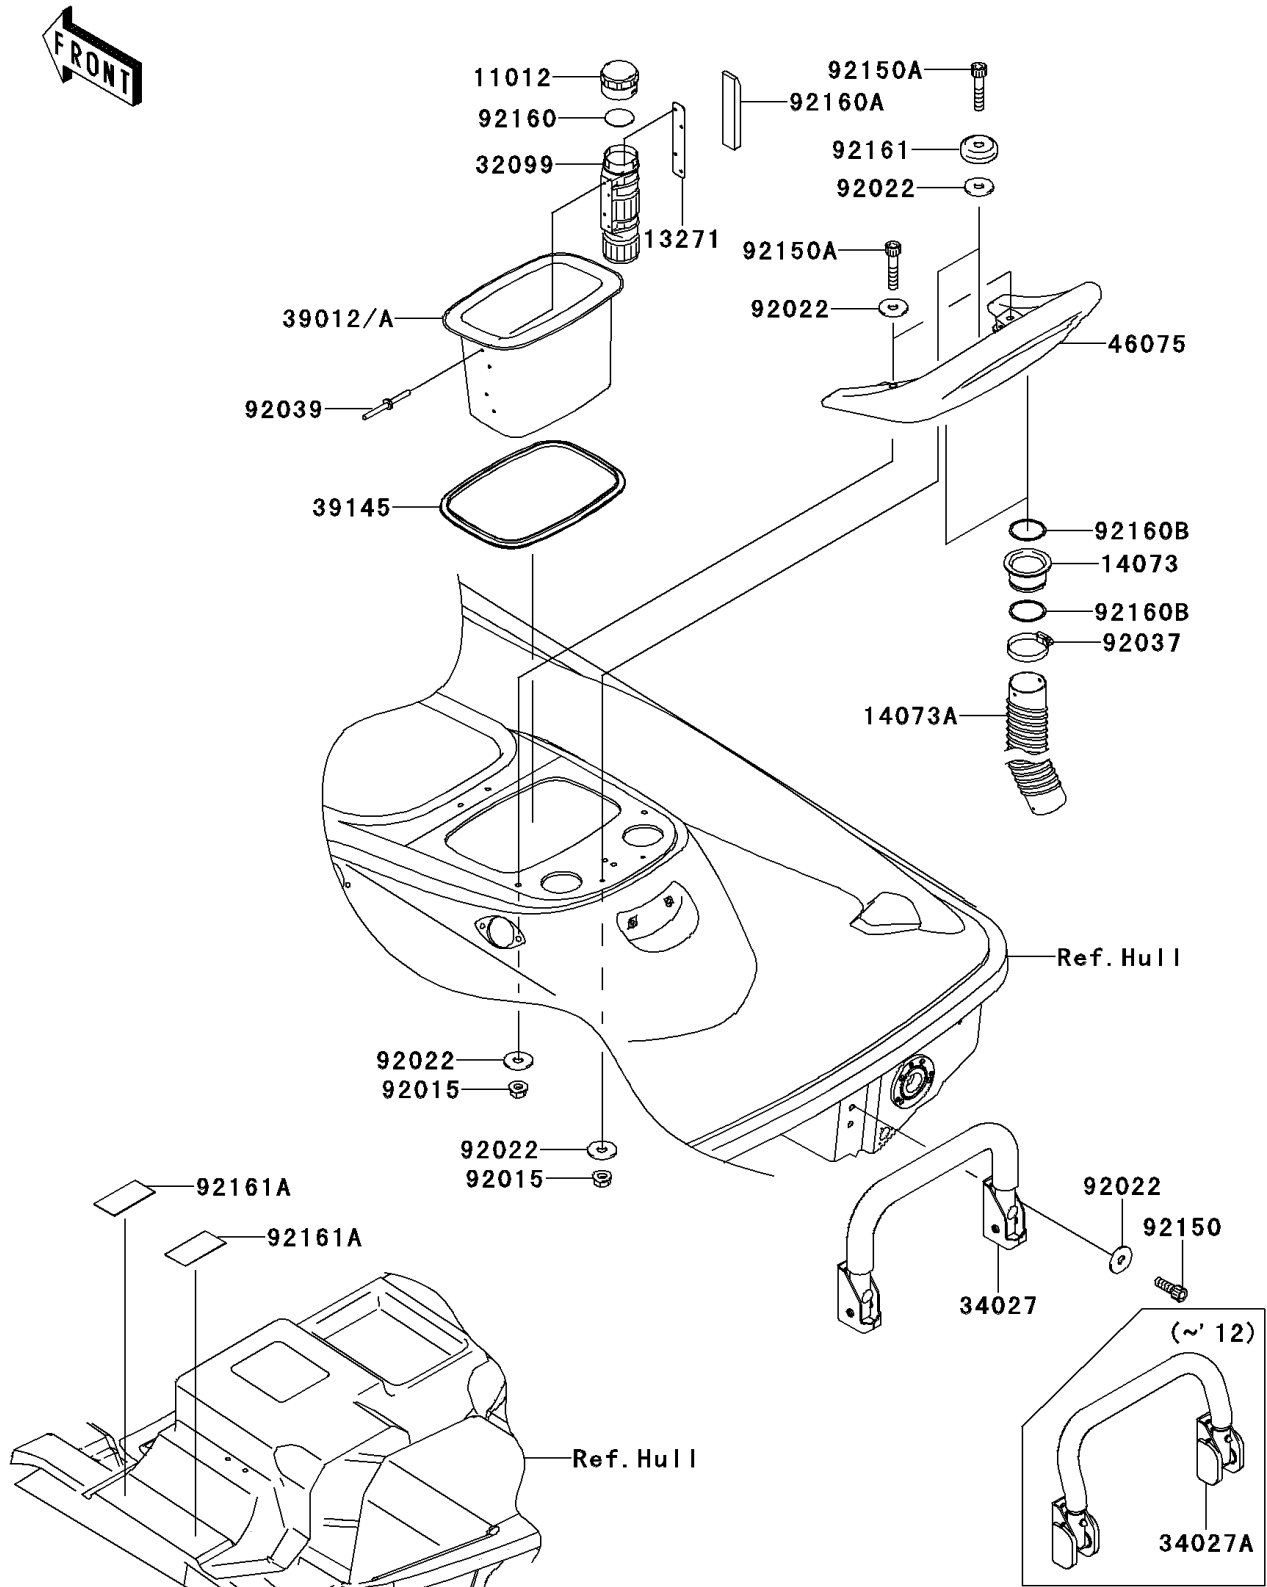

2013 JET SKI® STX®-15F

PARTS DIAGRAM

Hull Rear Fittings

F3137

2013 JET SKI® STX®-15F

PARTS LIST

Hull Rear Fittings

ITEM NAME

PART NUMBER

QUANTITY
