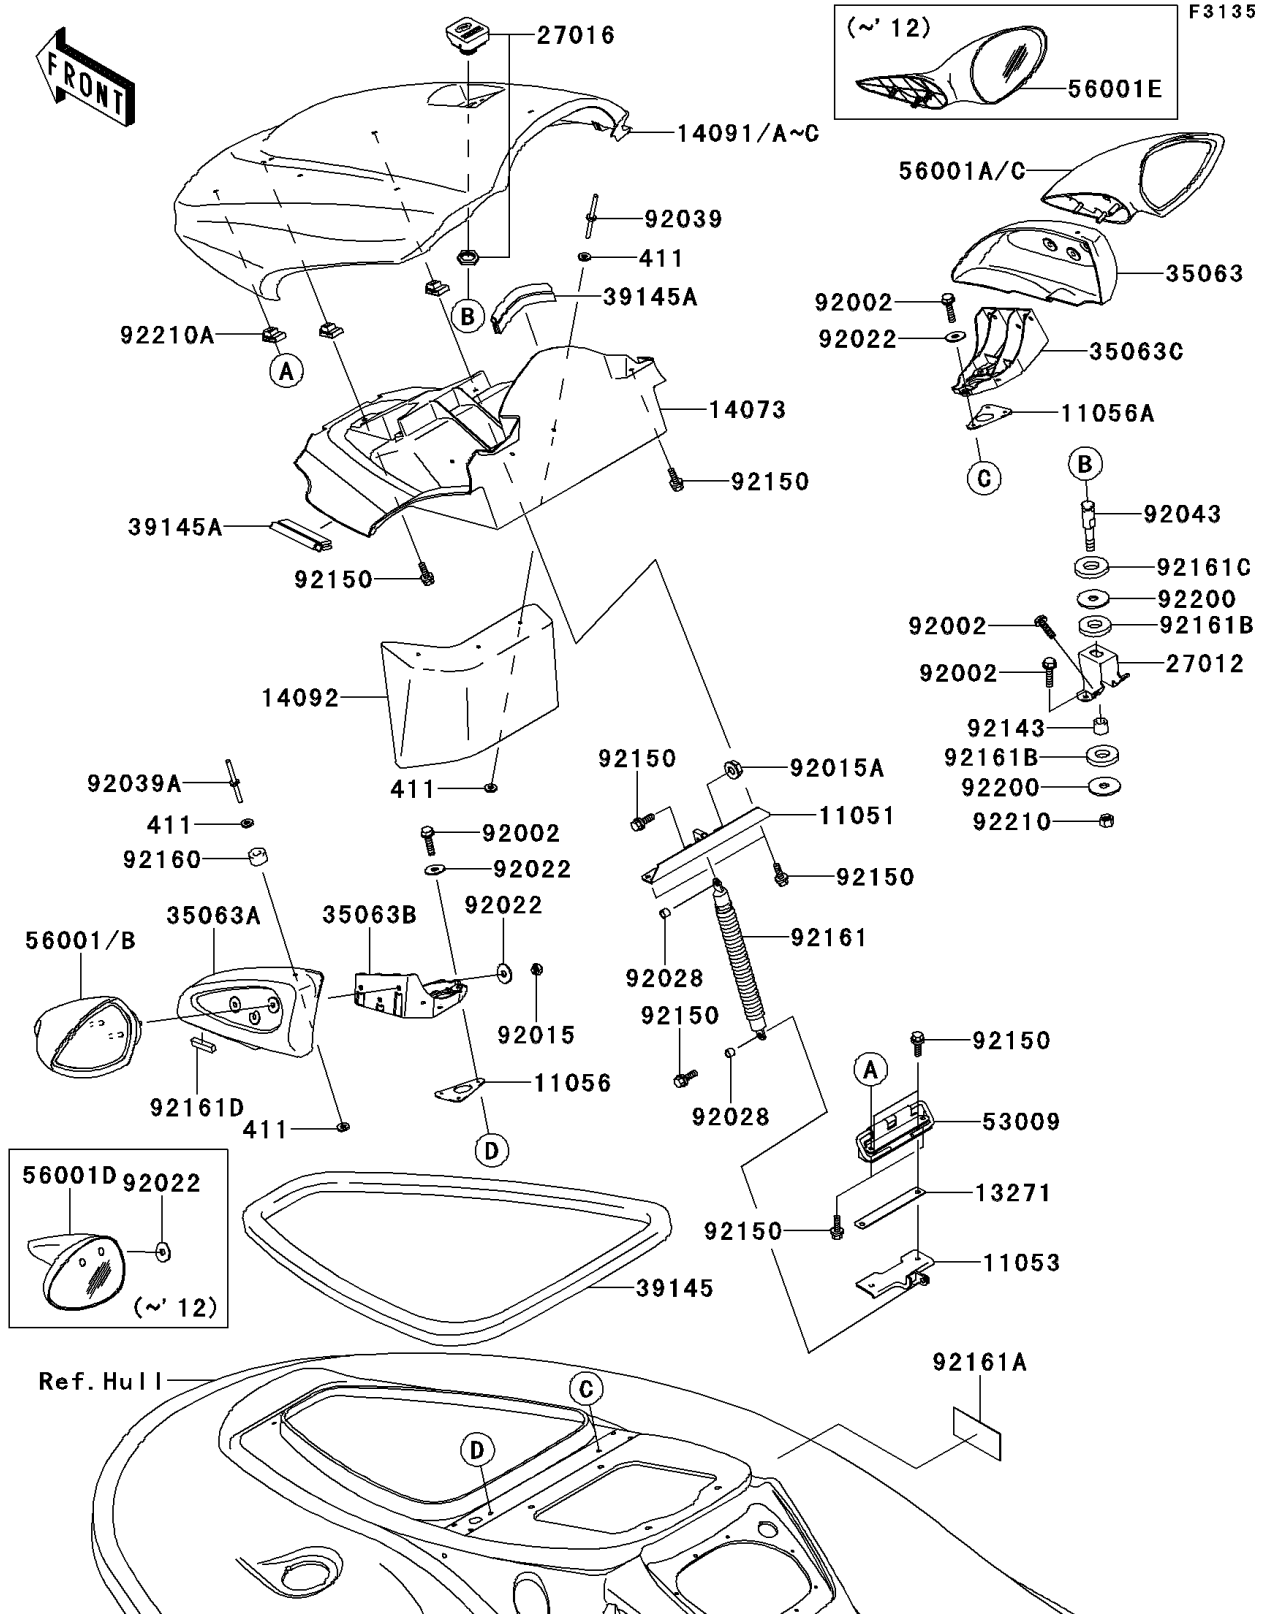

2013 JET SKI® STX®-15F

PARTS DIAGRAM Hull Front Fittings

2013 JET SKI® STX®-15F

PARTS LIST

Hull Front Fittings

ITEM NAME

PART NUMBER

QUANTITY
