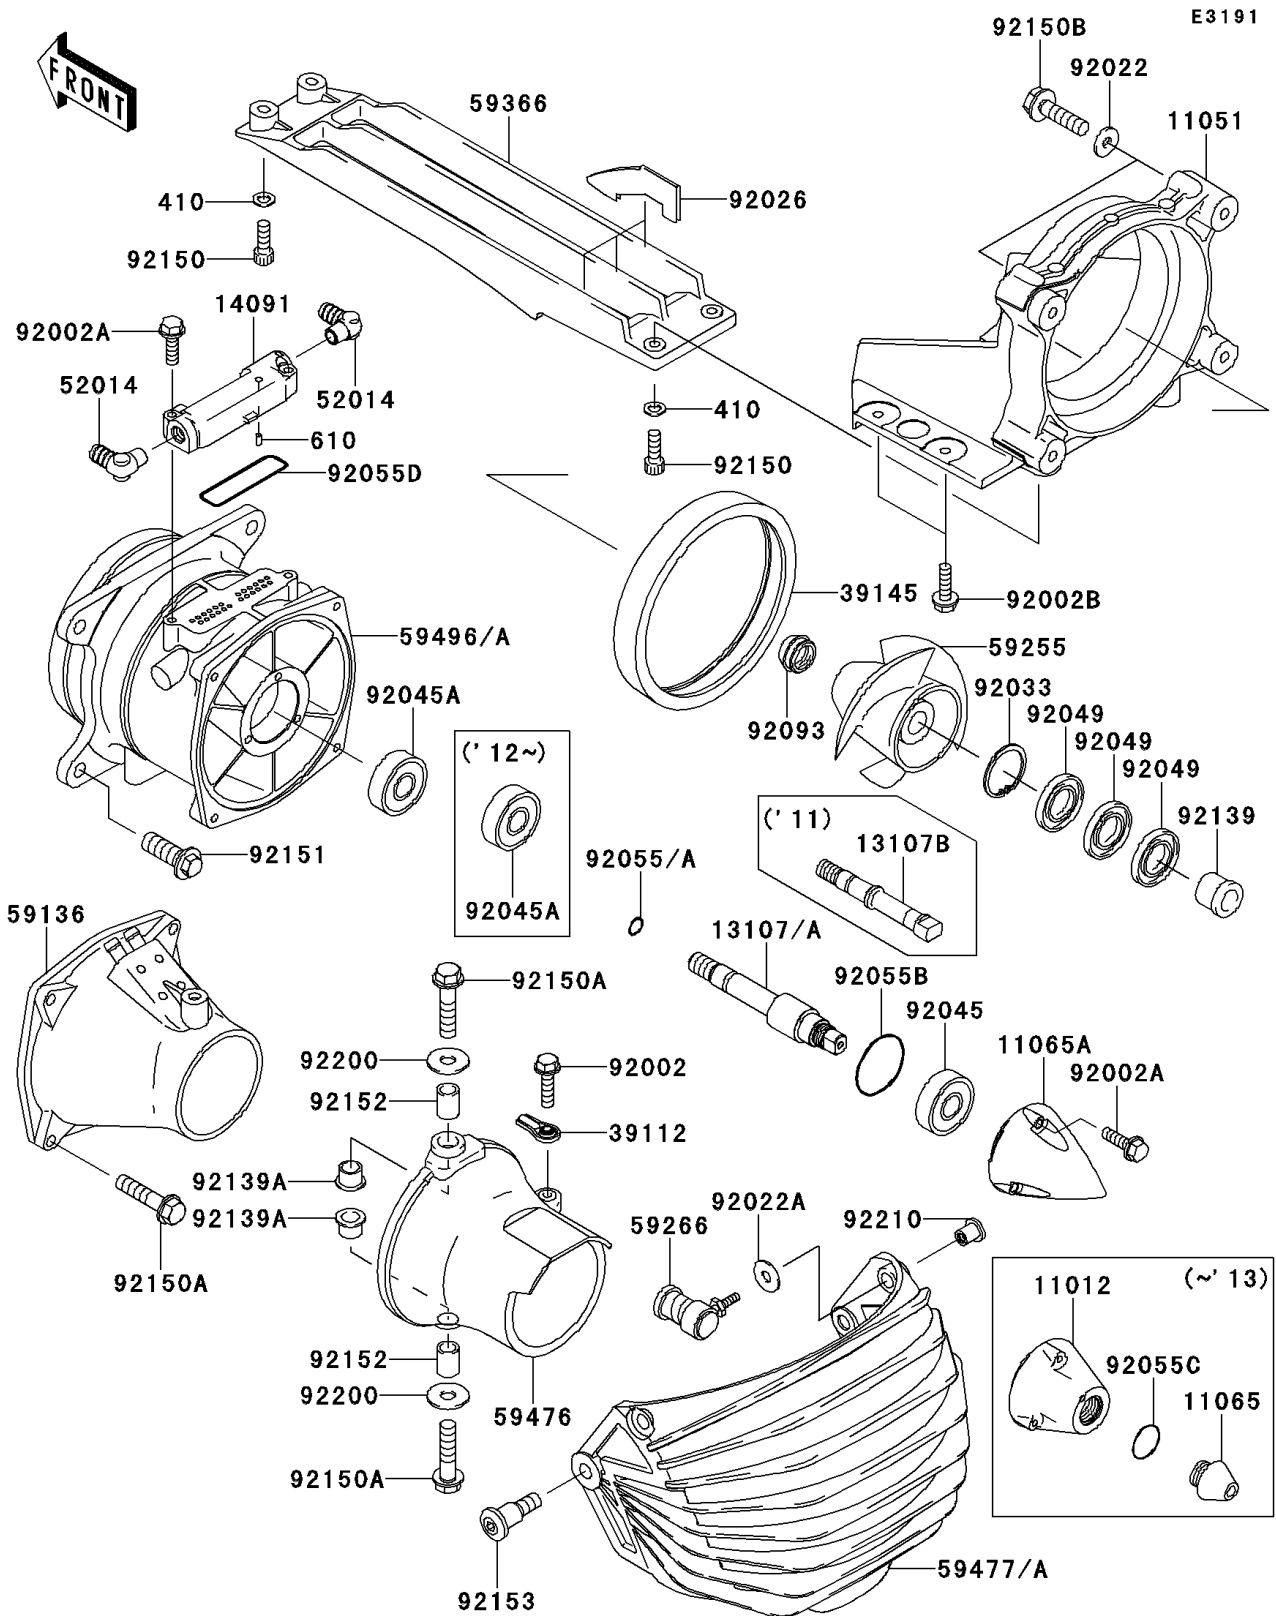

2014 JET SKI® STX®-15F

PARTS DIAGRAM

Jet Pump

2014 JET SKI® STX®-15F

PARTS LIST

Jet Pump

ITEM NAME

PART NUMBER

QUANTITY
