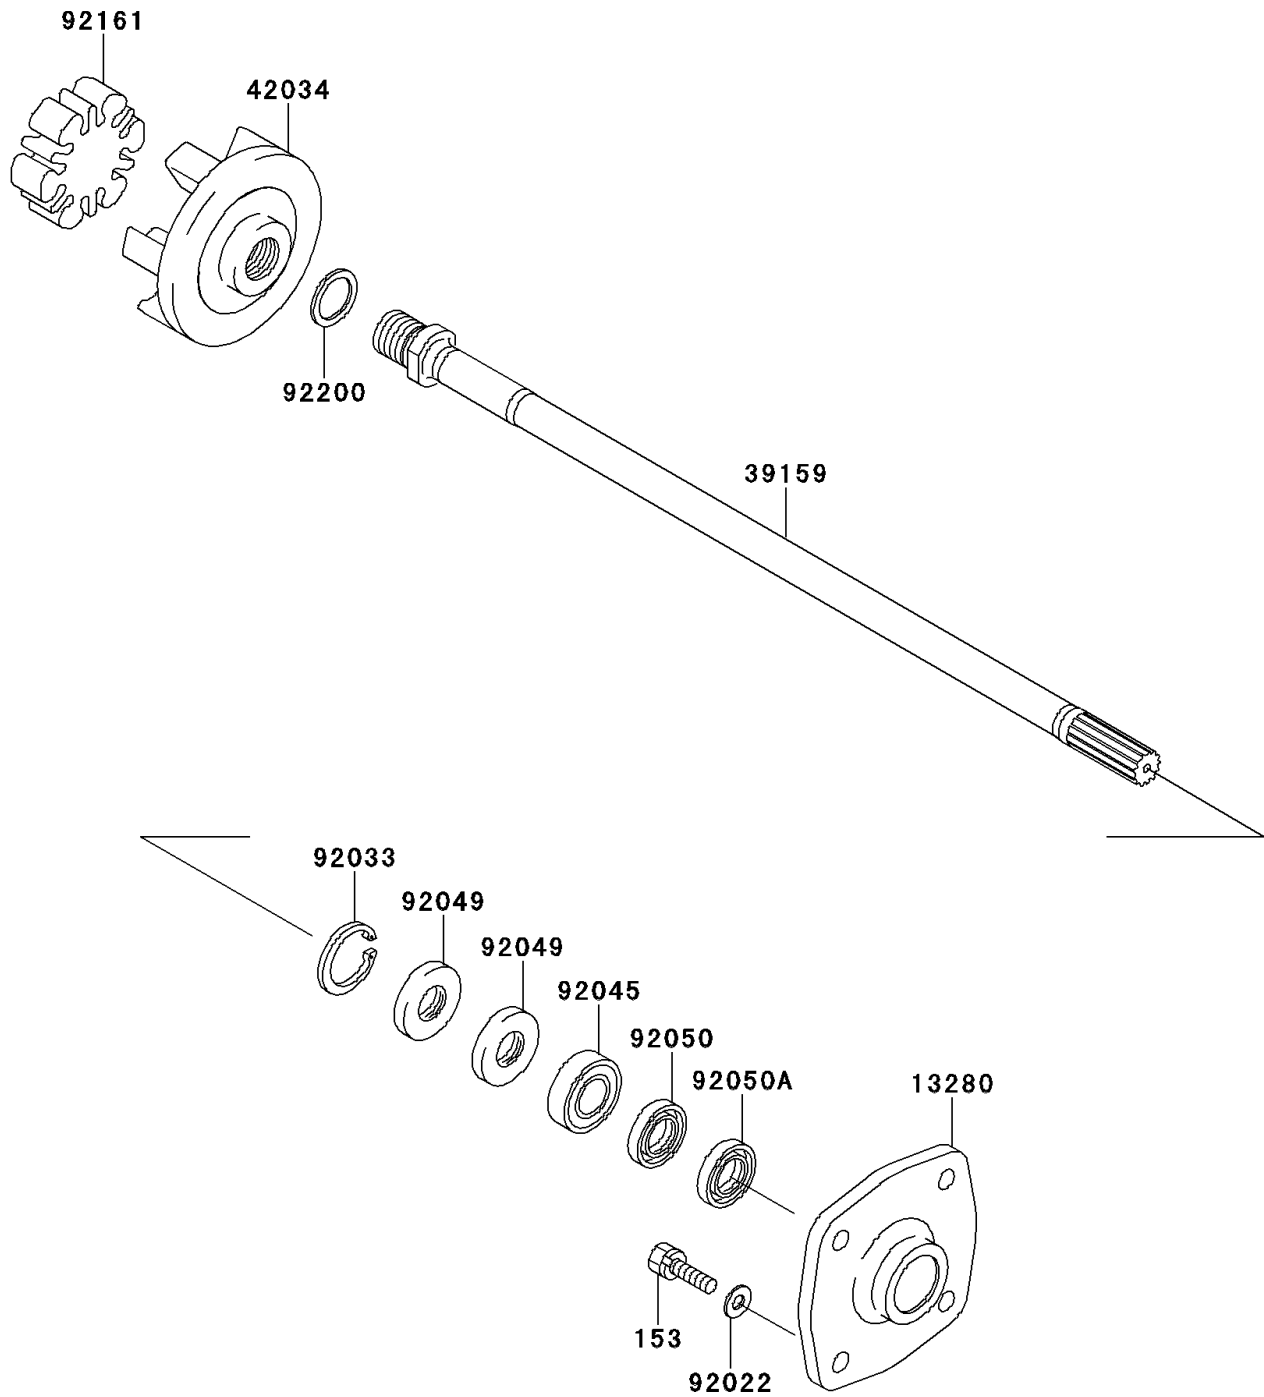

2013 JET SKI® STX®-15F

PARTS DIAGRAM

Drive Shaft

E3134

2013 JET SKI® STX®-15F

PARTS LIST

Drive Shaft

ITEM NAME

PART NUMBER

QUANTITY
