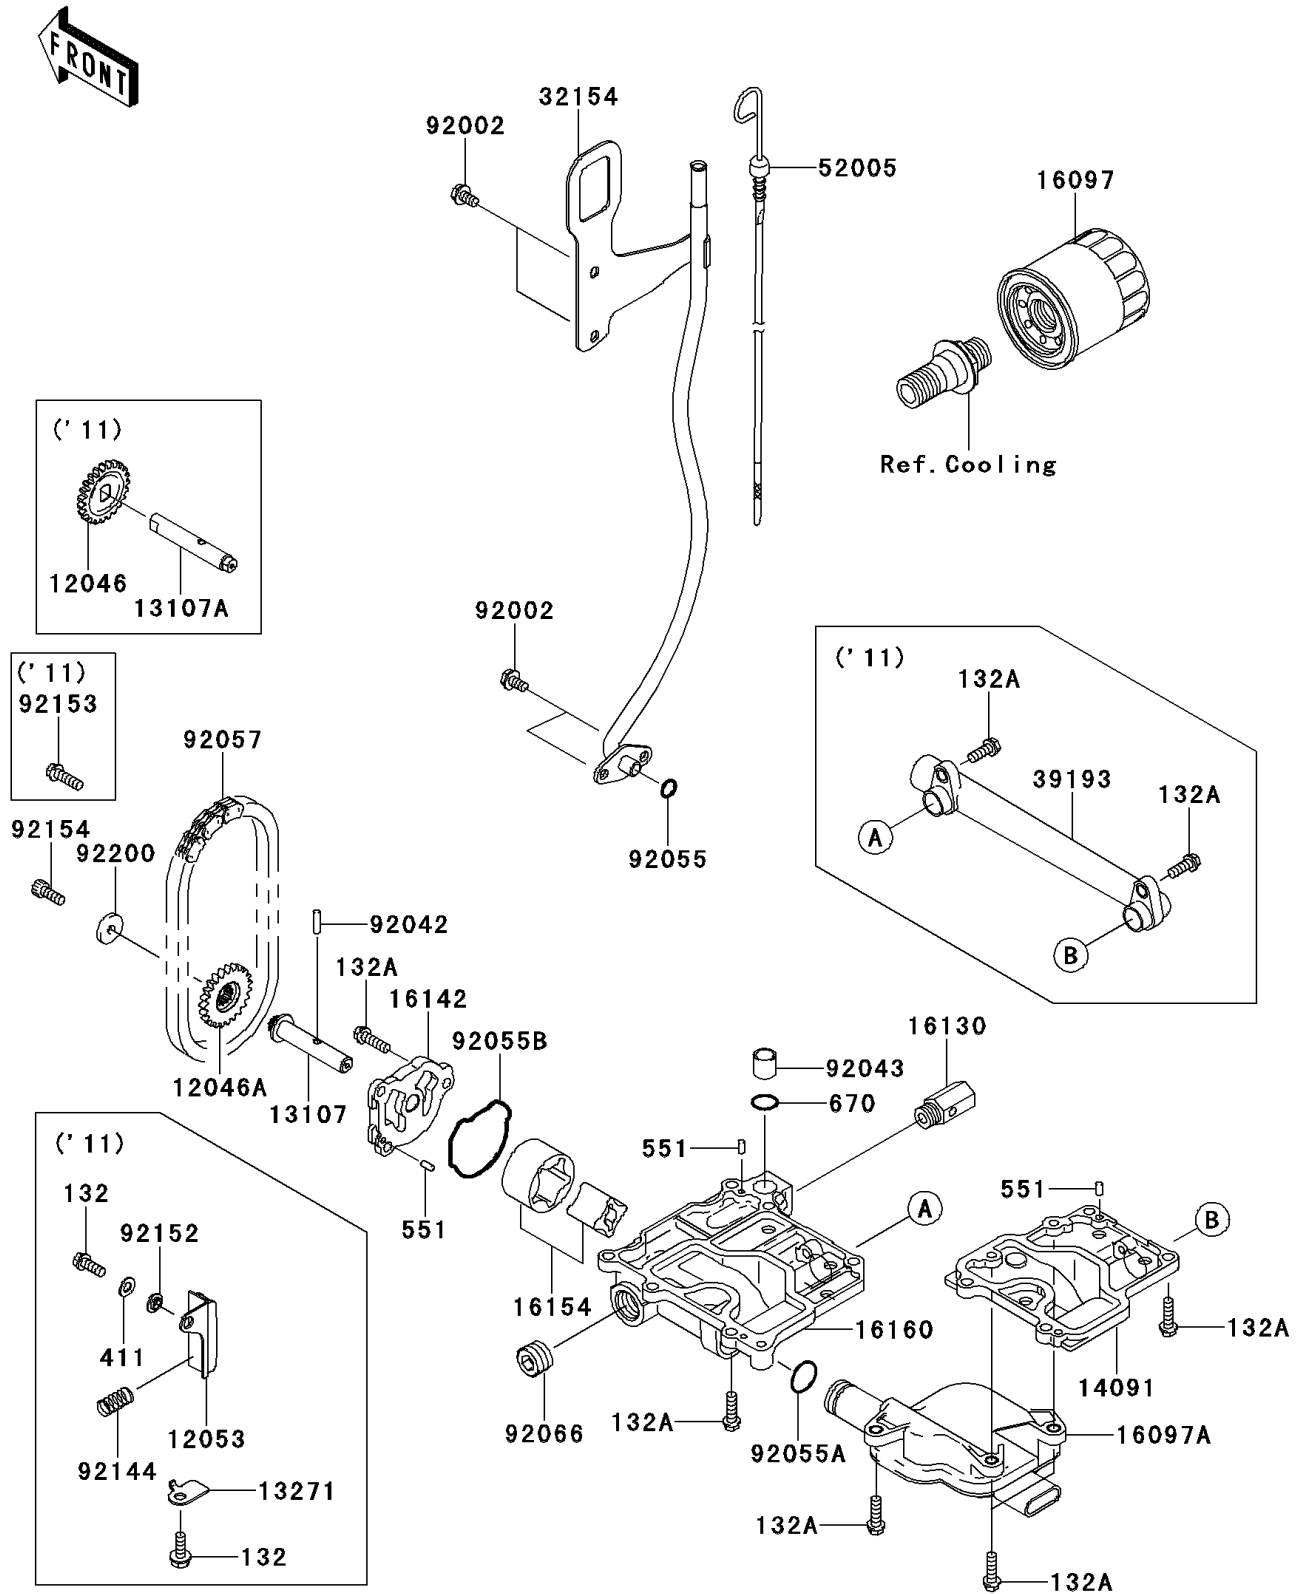

2014 JET SKI® STX®-15F

PARTS DIAGRAM

Oil Pump

E1710

2014 JET SKI® STX®-15F

PARTS LIST

Oil Pump

ITEM NAME

PART NUMBER

QUANTITY
