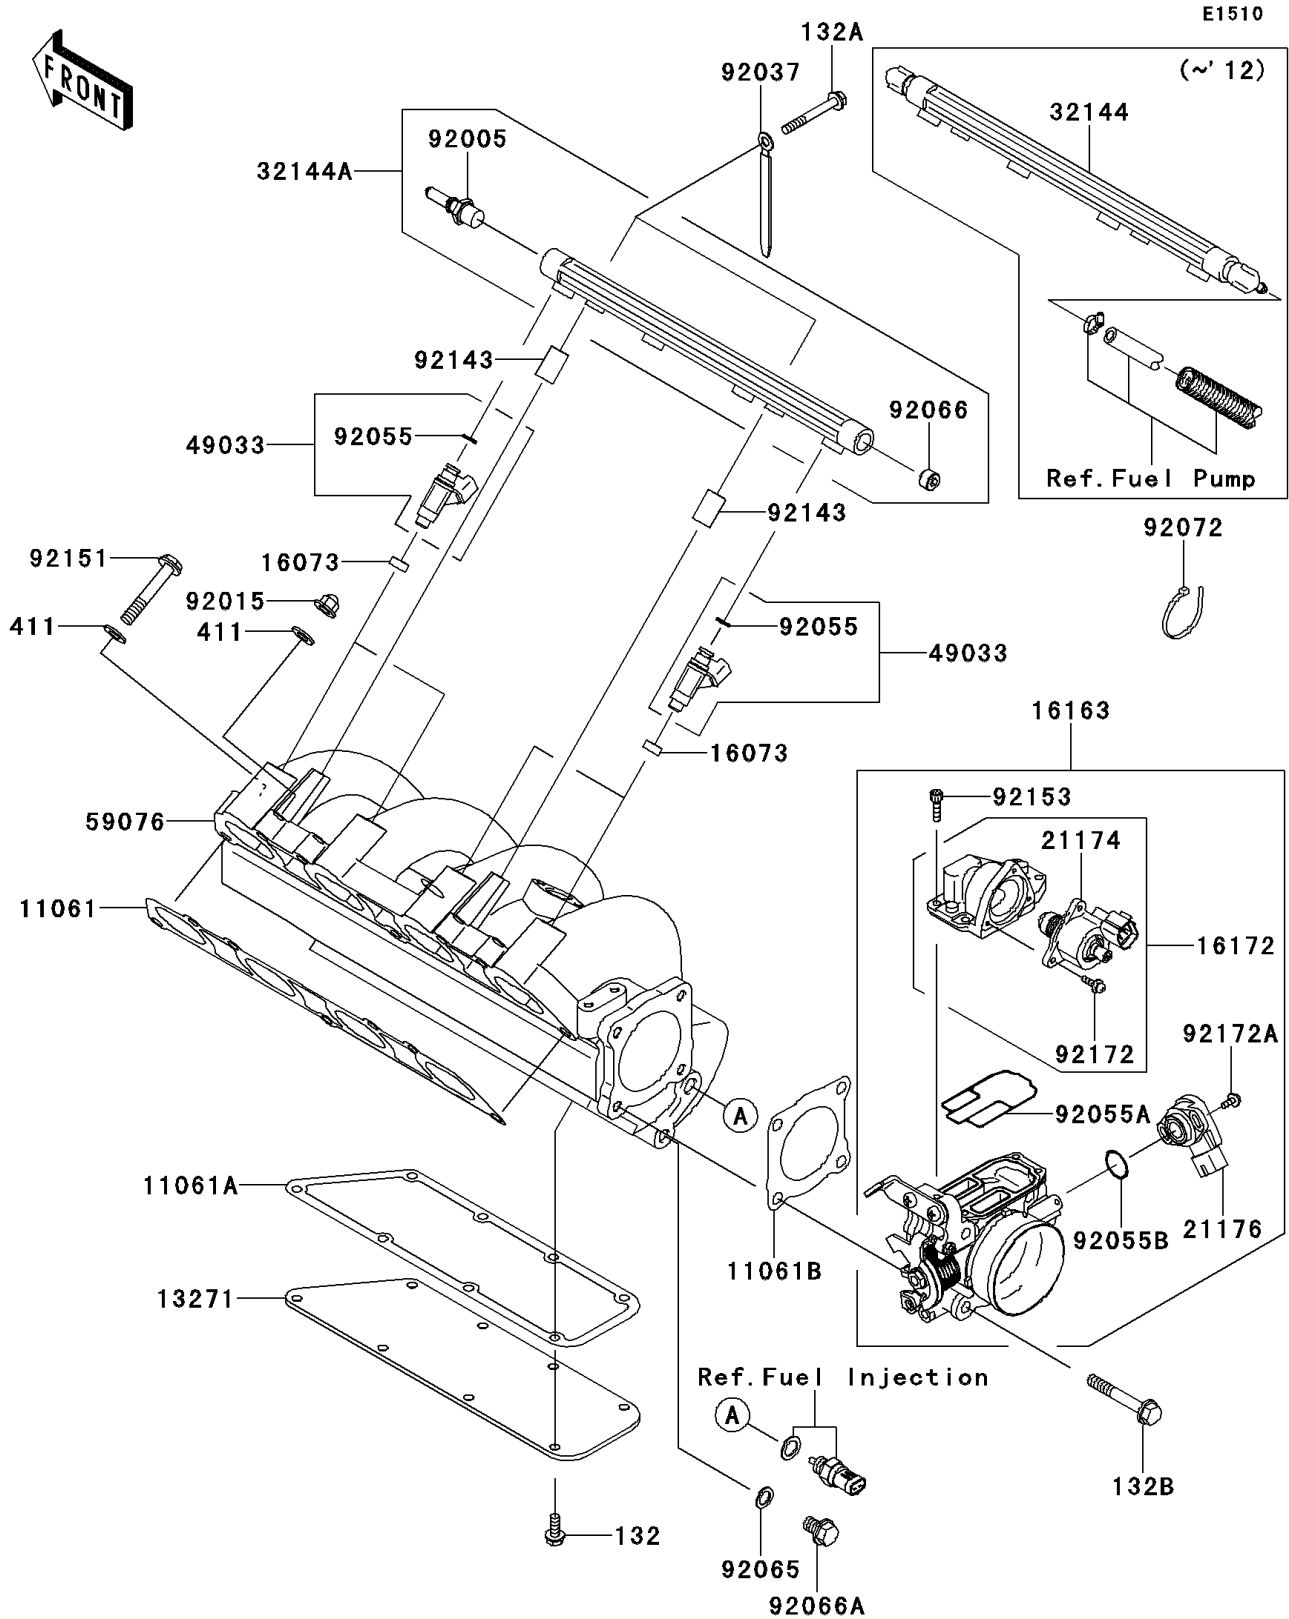

2013 JET SKI® STX®-15F

PARTS DIAGRAM

Throttle

2013 JET SKI® STX® -15F

PARTS LIST

Throttle

ITEM NAME

PART NUMBER

QUANTITY
