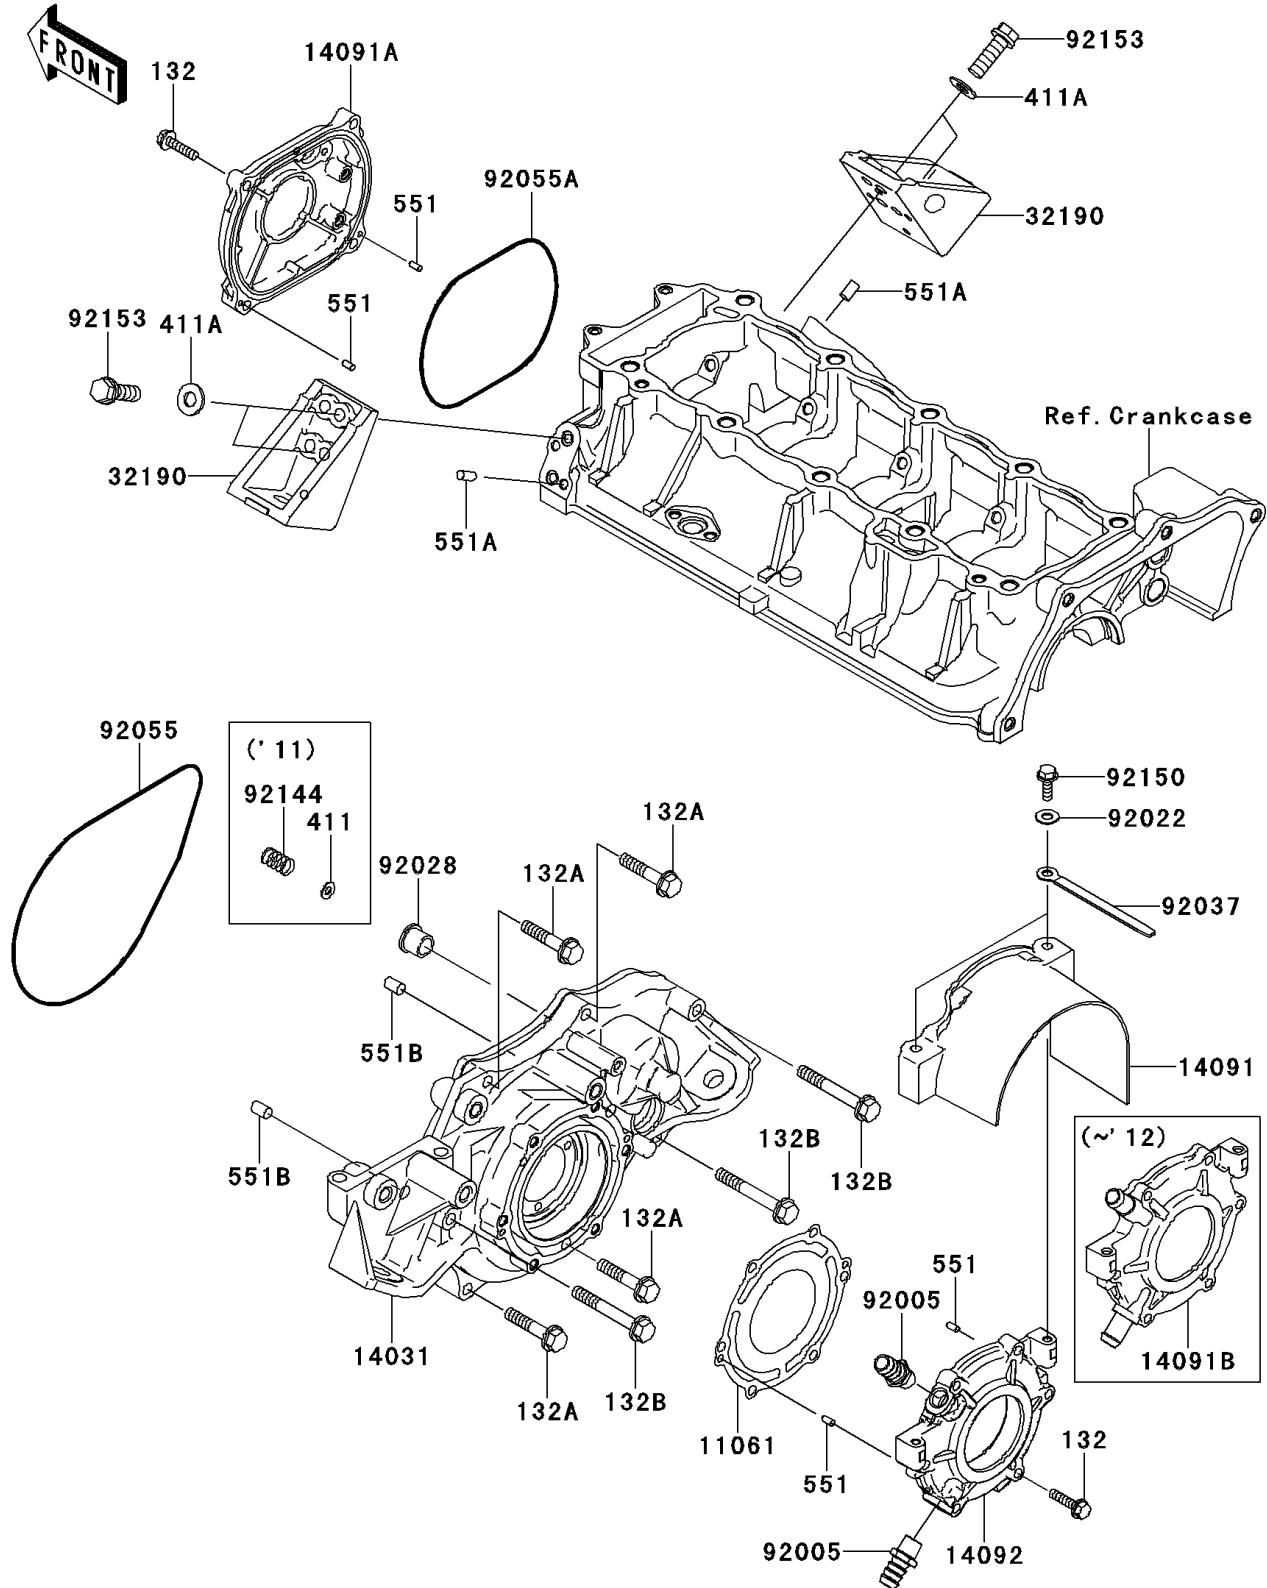

2013 JET SKI® STX®-15F

PARTS DIAGRAM

Engine Cover(s)

E1431

2013 JET SKI® STX® -15F

PARTS LIST

Engine Cover(s)

ITEM NAME

PART NUMBER

QUANTITY
