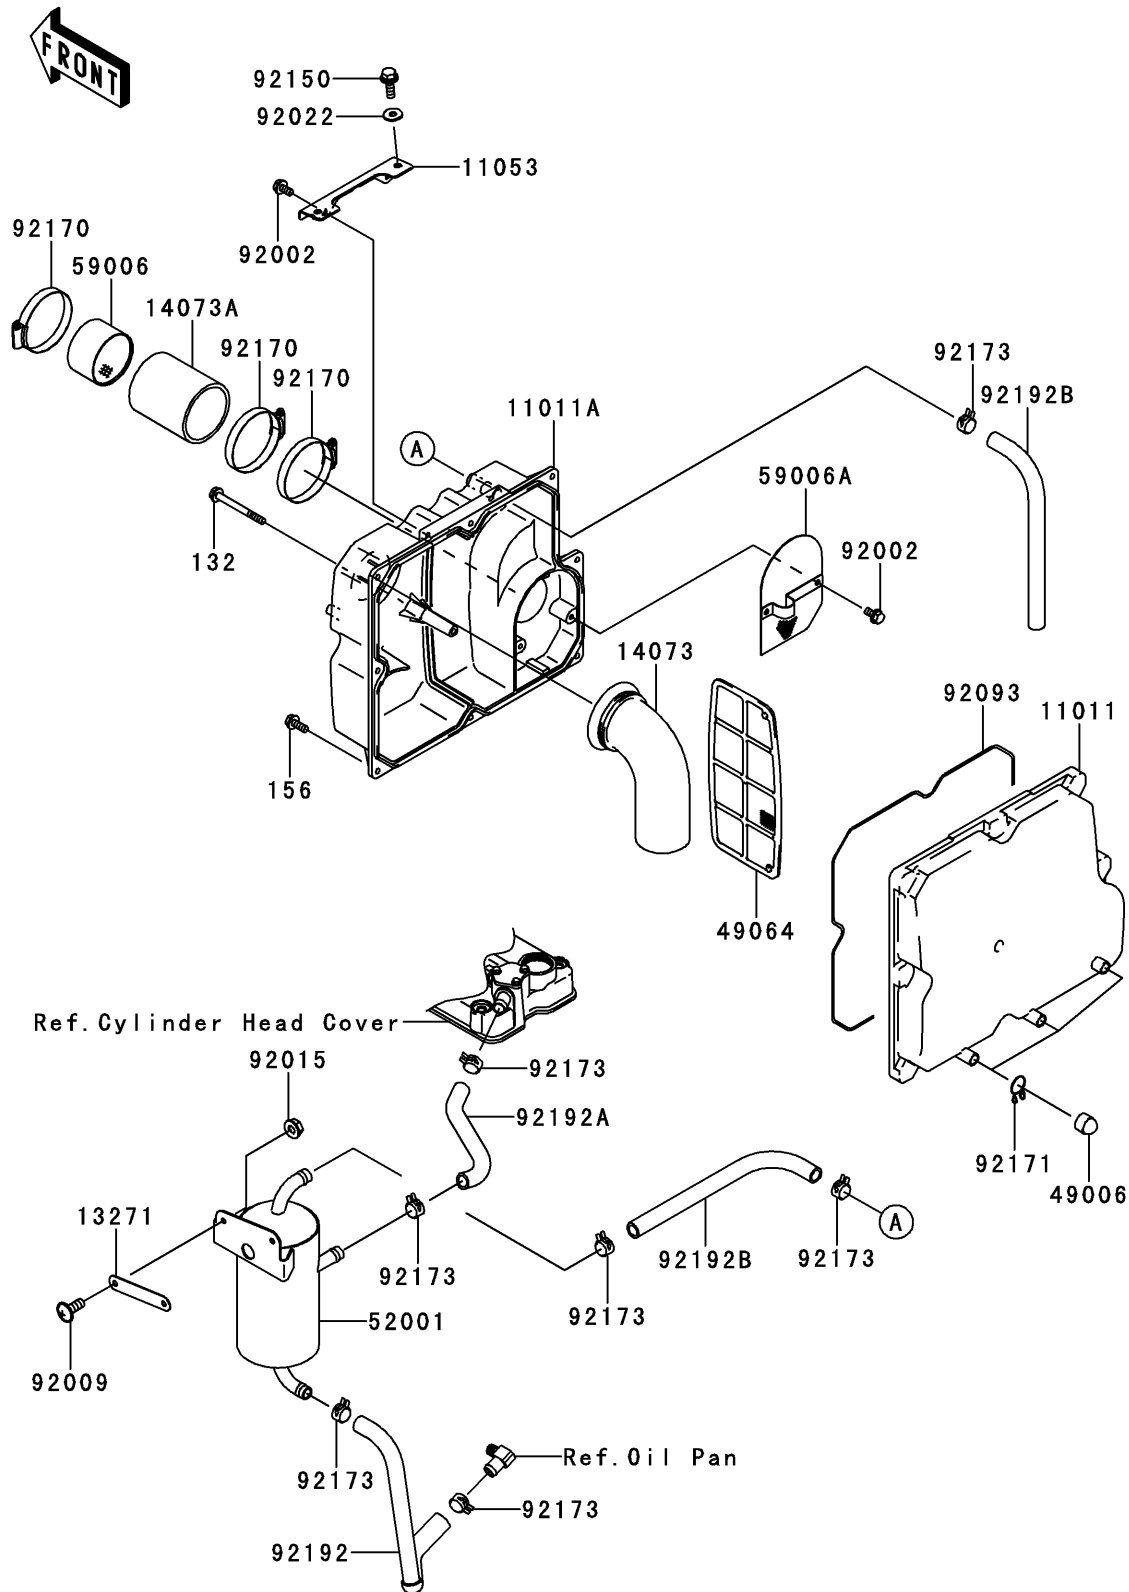

2011 JET SKI® STX-15F

PARTS DIAGRAM

Intake Silencer

E1130

2011 JET SKI® STX-15F

PARTS LIST

Intake Silencer

ITEM NAME	PART NUMBER	QUANTITY
CASE-AIR FILTER,RR (Ref # 11011)	11011-3704	1
CASE-AIR FILTER,FR (Ref # 11011A)	11011-3706	1
BRACKET (Ref # 11053)	11053-3789	1
PLATE (Ref # 13271)	13271-3880	1
DUCT,AIR INLET (Ref # 14073)	14073-3794	1
DUCT,AIR FILTER-THOROTTLE (Ref # 14073A)	14073-3795	1
BOOT,DRAIN (Ref # 49006)	49006-3718	3
FILTER-AIR (Ref # 49064)	49064-3702	1
TANK-OIL (Ref # 52001)	52001-3738	1
ARRESTER-FLAME (Ref # 59006)	59006-0019	1
ARRESTER-FLAME (Ref # 59006A)	59006-3720	1
BOLT,6X12 (Ref # 92002)	92002-3763	4
SCREW,6X20 (Ref # 92009)	92009-3870	2
NUT,6MM (Ref # 92015)	92015-3767	2
WASHER,8.2X18X1.5 (Ref # 92022)	92022-3743	2
SEAL (Ref # 92093)	92093-3766	1
BOLT,8X20 (Ref # 92150)	92150-3713	2
CLAMP (Ref # 92170)	92170-3764	3
CLAMP,BOOT (Ref # 92171)	92171-3711	3
CLAMP (Ref # 92173)	92173-1039	7
TUBE,SEPARTOR-OILPLAN (Ref # 92192)	92192-3701	1
TUBE,HEAD-SEPARATOR (Ref # 92192A)	92192-3719	1
TUBE,BLOWBY (Ref # 92192B)	92192-3725	2
BOLT-FLANGED-SMALL,6X60 (Ref # 132)	132BD0660	1
BOLT-WP,6X16 (Ref # 156)	156R0616	8