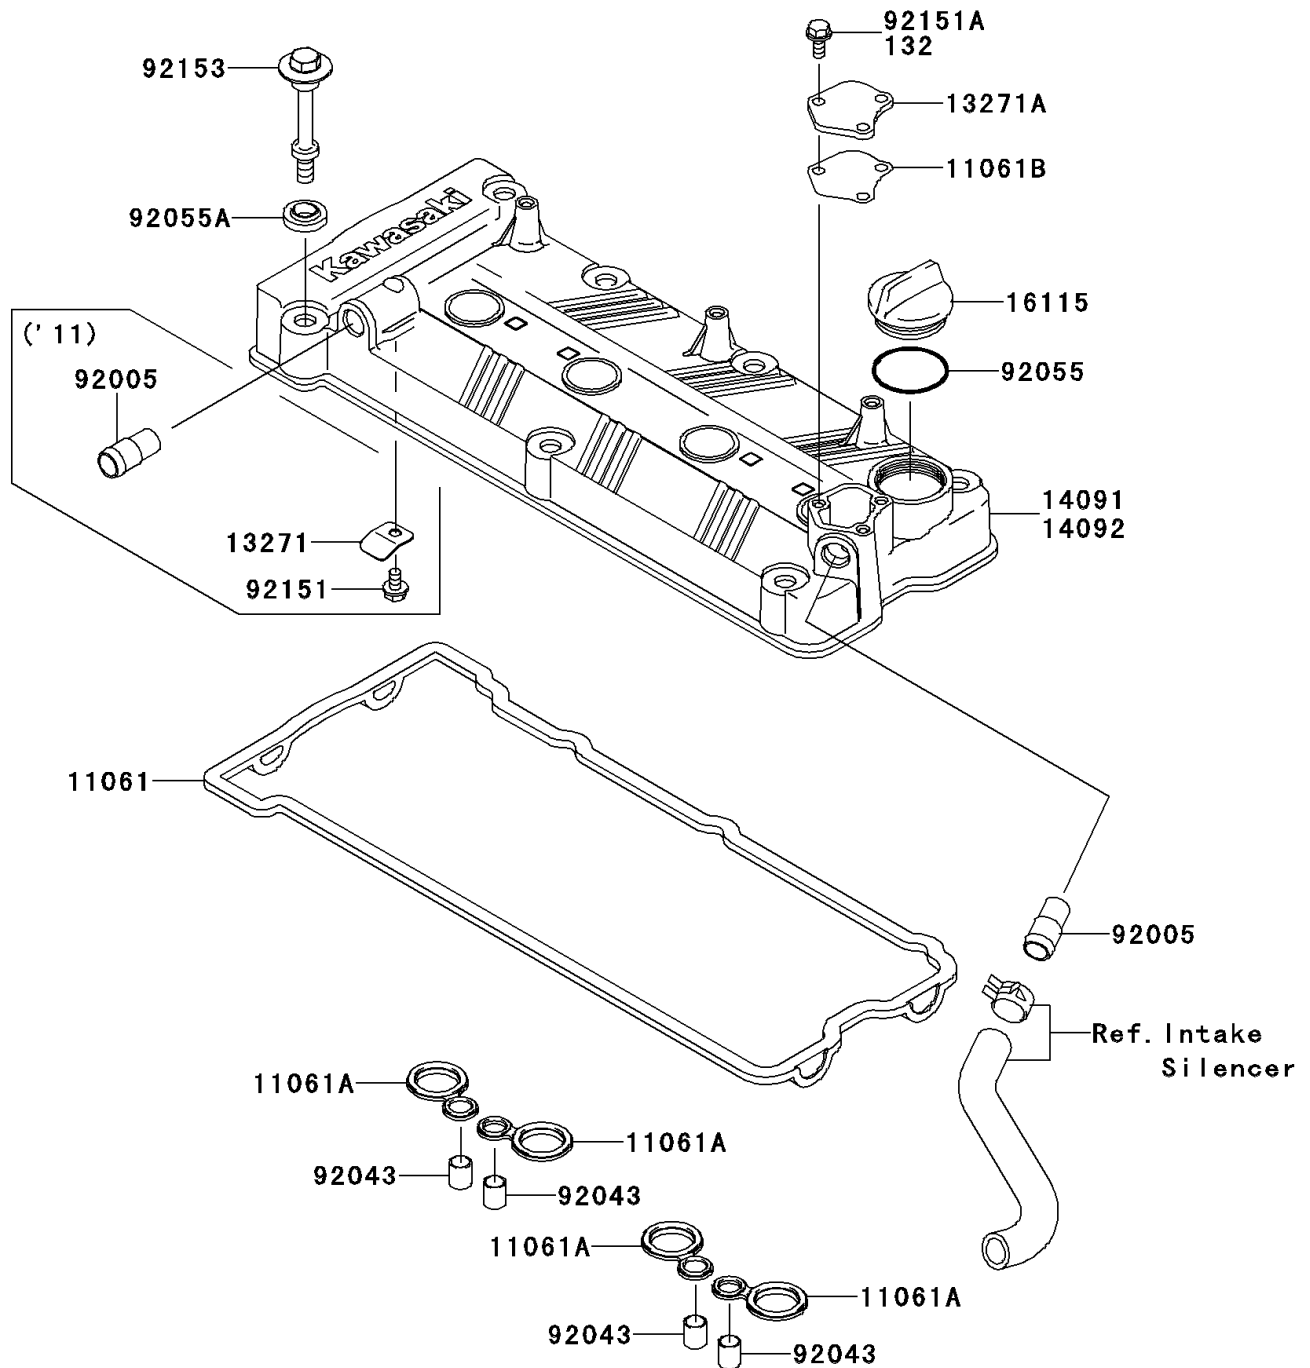

2013 JET SKI® STX®-15F

PARTS DIAGRAM Cylinder Head Cover

E1112

2013 JET SKI® STX® -15F

PARTS LIST

Cylinder Head Cover

ITEM NAME

PART NUMBER

QUANTITY
