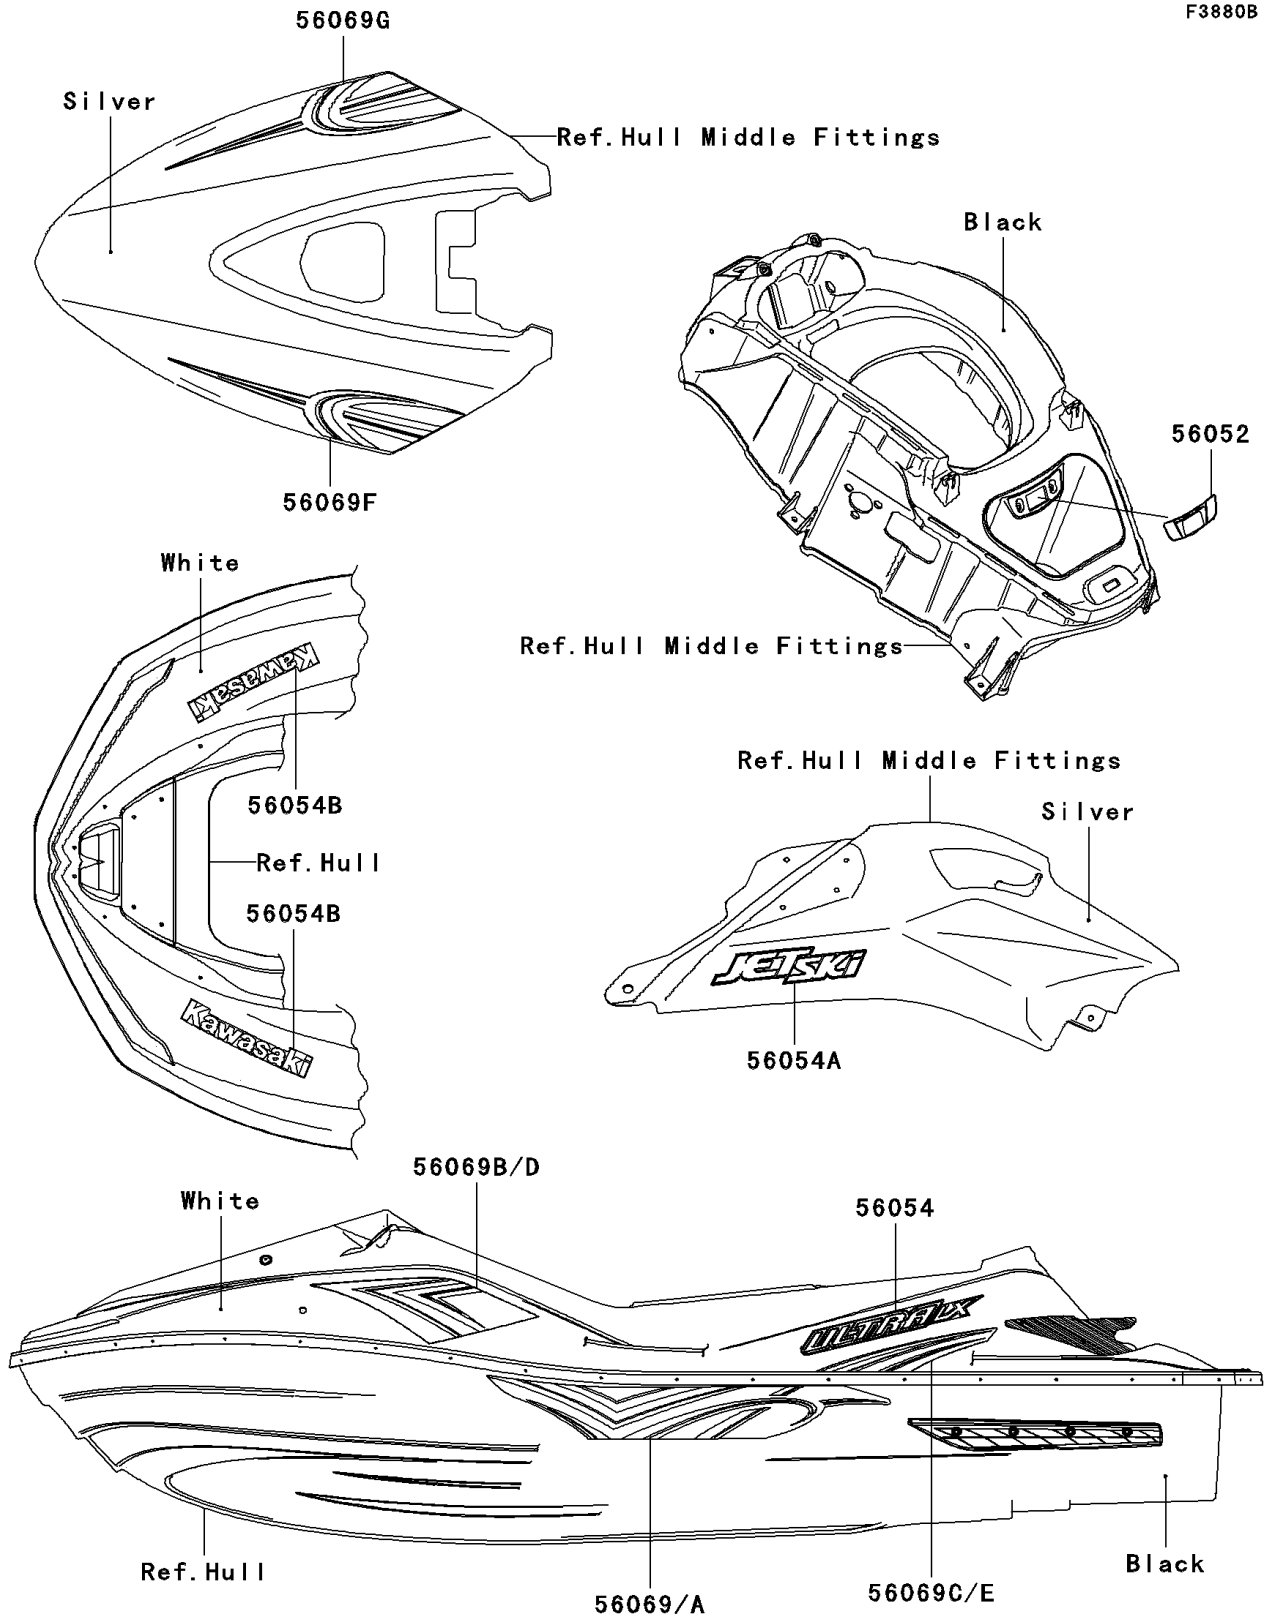

2011 JET SKI® Ultra® LX

PARTS DIAGRAM

Decals(GBF)

F3880B

2011 JET SKI® Ultra® LX

PARTS LIST

Decals(GBF)

Kawasaki
Let the Good Times Roll®

ITEM NAME

PART NUMBER

QUANTITY
