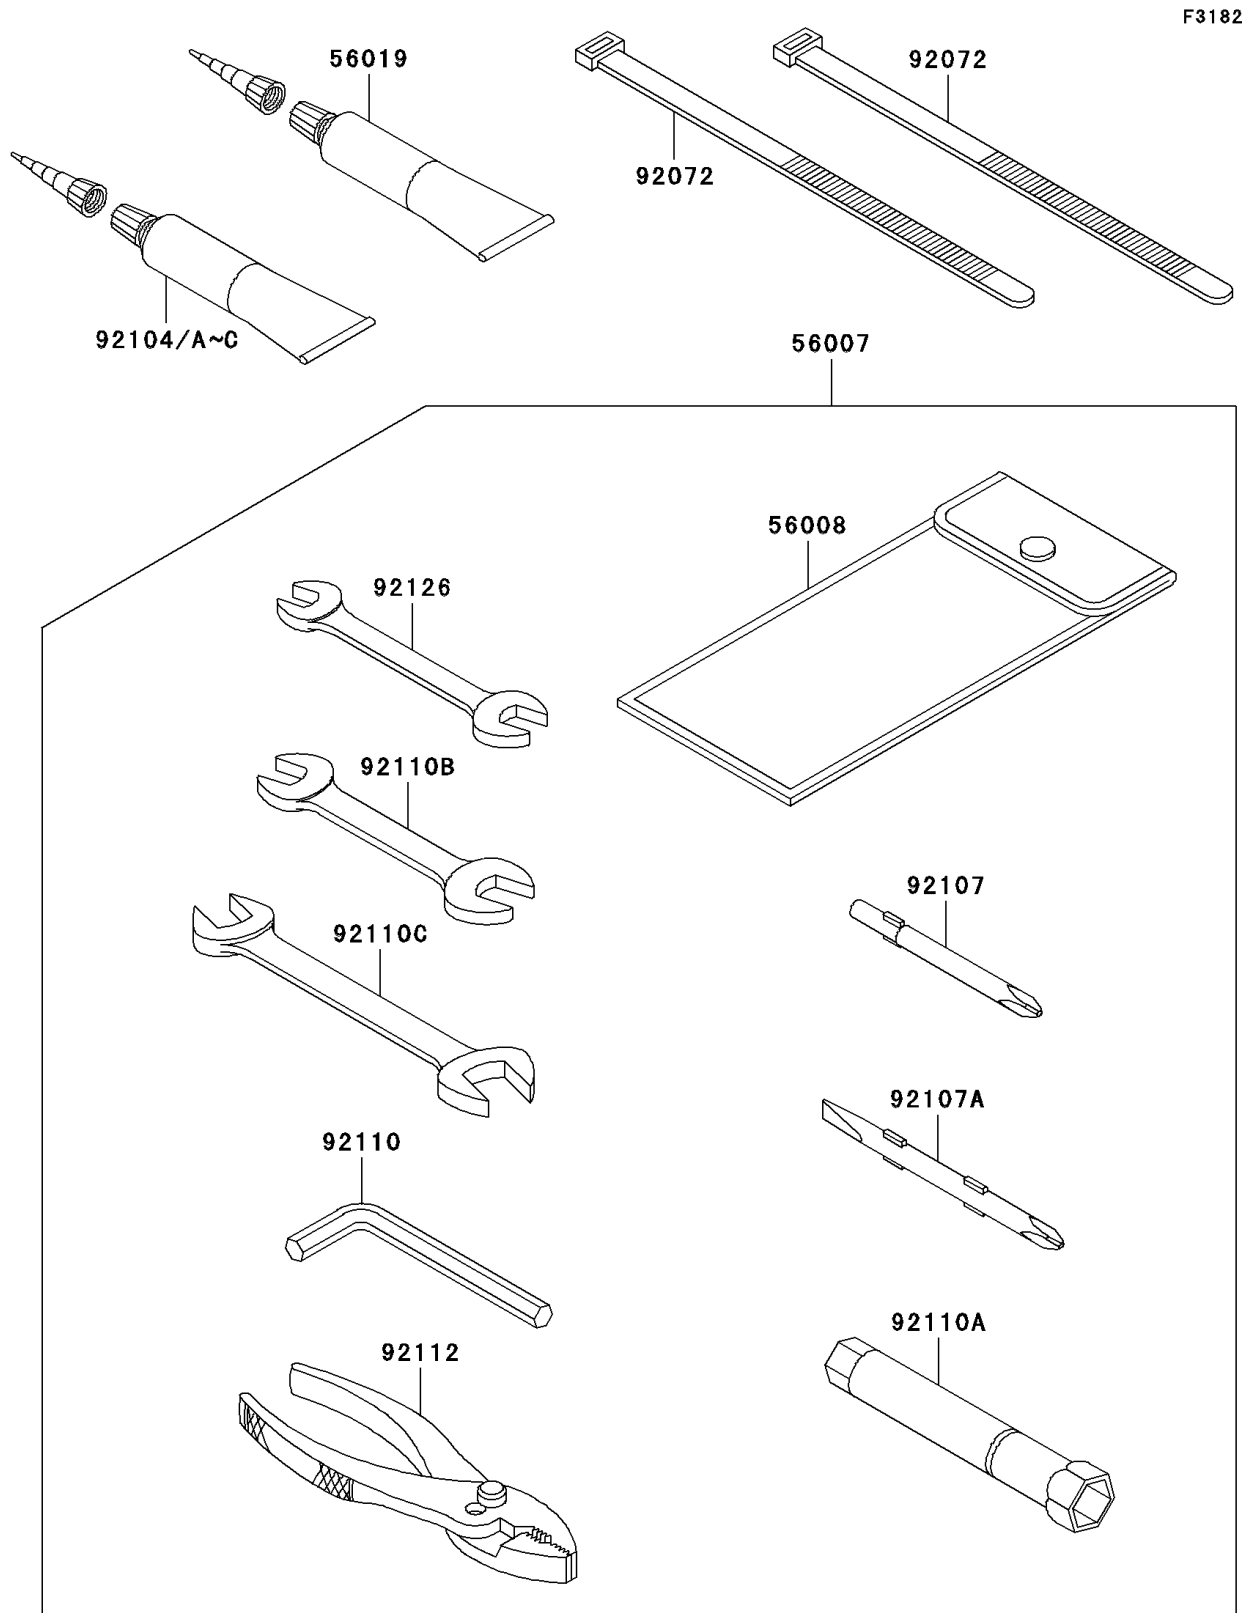

2011 JET SKI® Ultra® LX

PARTS DIAGRAM

Owner's Tools

2011 JET SKI® Ultra® LX

PARTS LIST Owner's Tools

ITEM NAME

PART NUMBER

QUANTITY
