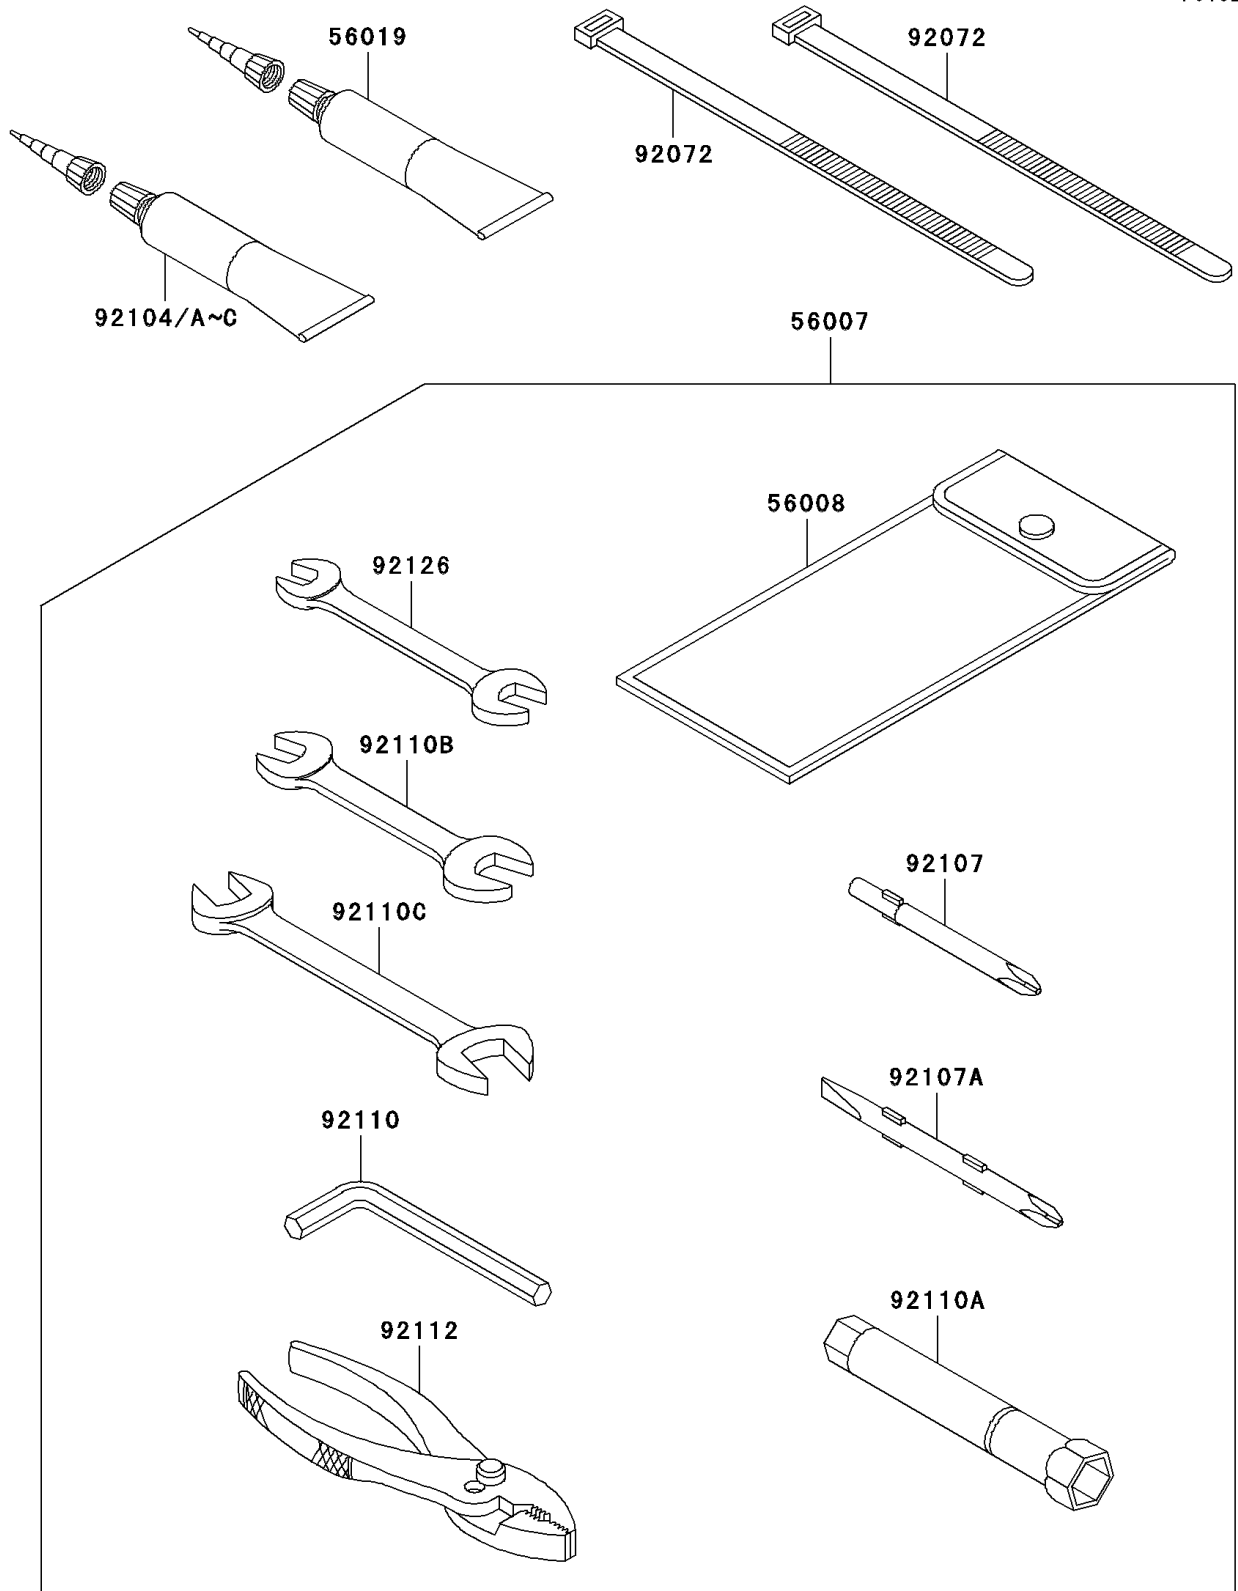

2011 JET SKI® Ultra® LX

PARTS DIAGRAM

Owner's Tools

F3182

2011 JET SKI® Ultra® LX

PARTS LIST

Owner's Tools

ITEM NAME	PART NUMBER	QUANTITY
TOOL-KIT (Ref # 56007)	56007-3716	1
BAG,TOOL (Ref # 56008)	56008-3704	1
GASKET-LIQUID,TB1211,WHITE (Ref # 56019)	56019-120	1
BAND,L=250 (Ref # 92072)	92072-1237	2
GASKET-LIQUID,TB1211F,CLEAR (Ref # 92104)	92104-0004	1
GASKET-LIQUID,TB1215B,BLACK (Ref # 92104A)	92104-1062	1
GASKET-LIQUID,TB1215,GRAY (Ref # 92104B)	92104-1065	1
GASKET-LIQUID,TB1521,BROWN (Ref # 92104C)	92104-3701	1
TOOL-DRIVER,#3PHILLIPS (Ref # 92107)	92107-005	1
TOOL-DRIVER,#2PHILLIPS&SLOT (Ref # 92107A)	92107-1051	1
TOOL-WRENCH,ALLEN,5MM (Ref # 92110)	92110-1015	1
TOOL-WRENCH,BOX,16MM (Ref # 92110A)	92110-1145	1
TOOL-WRENCH,OPEN END,10X12 (Ref # 92110B)	92110-1152	1
TOOL-WRENCH,OPEN END,14X17 (Ref # 92110C)	92110-1153	1
TOOL-PLIERS (Ref # 92112)	92112-1001	1
TOOL-WRENCH,OPEN END,8X10 (Ref # 92126)	92126-004	1