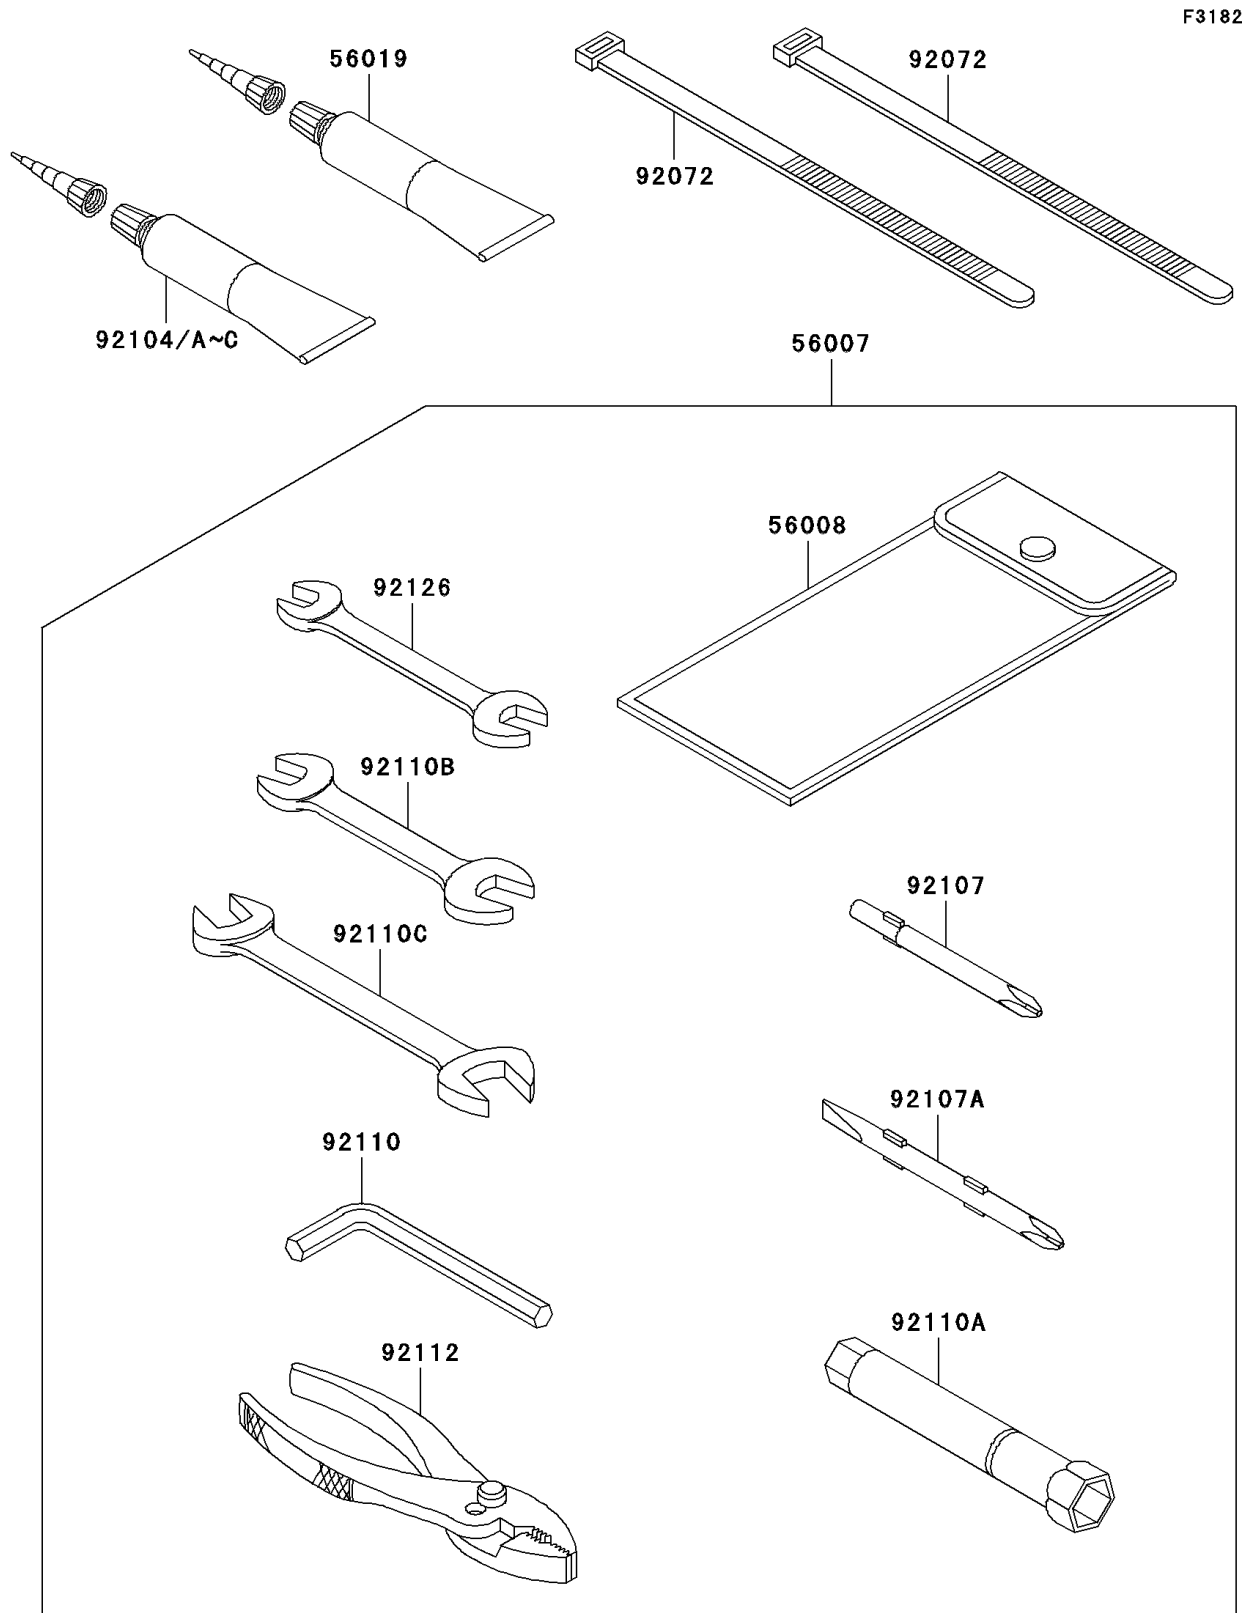

2009 Jet Ski® Ultra® LX

PARTS DIAGRAM

Owner's Tools

2009 Jet Ski® Ultra® LX

PARTS LIST

Owner's Tools

ITEM NAME

PART NUMBER

QUANTITY
