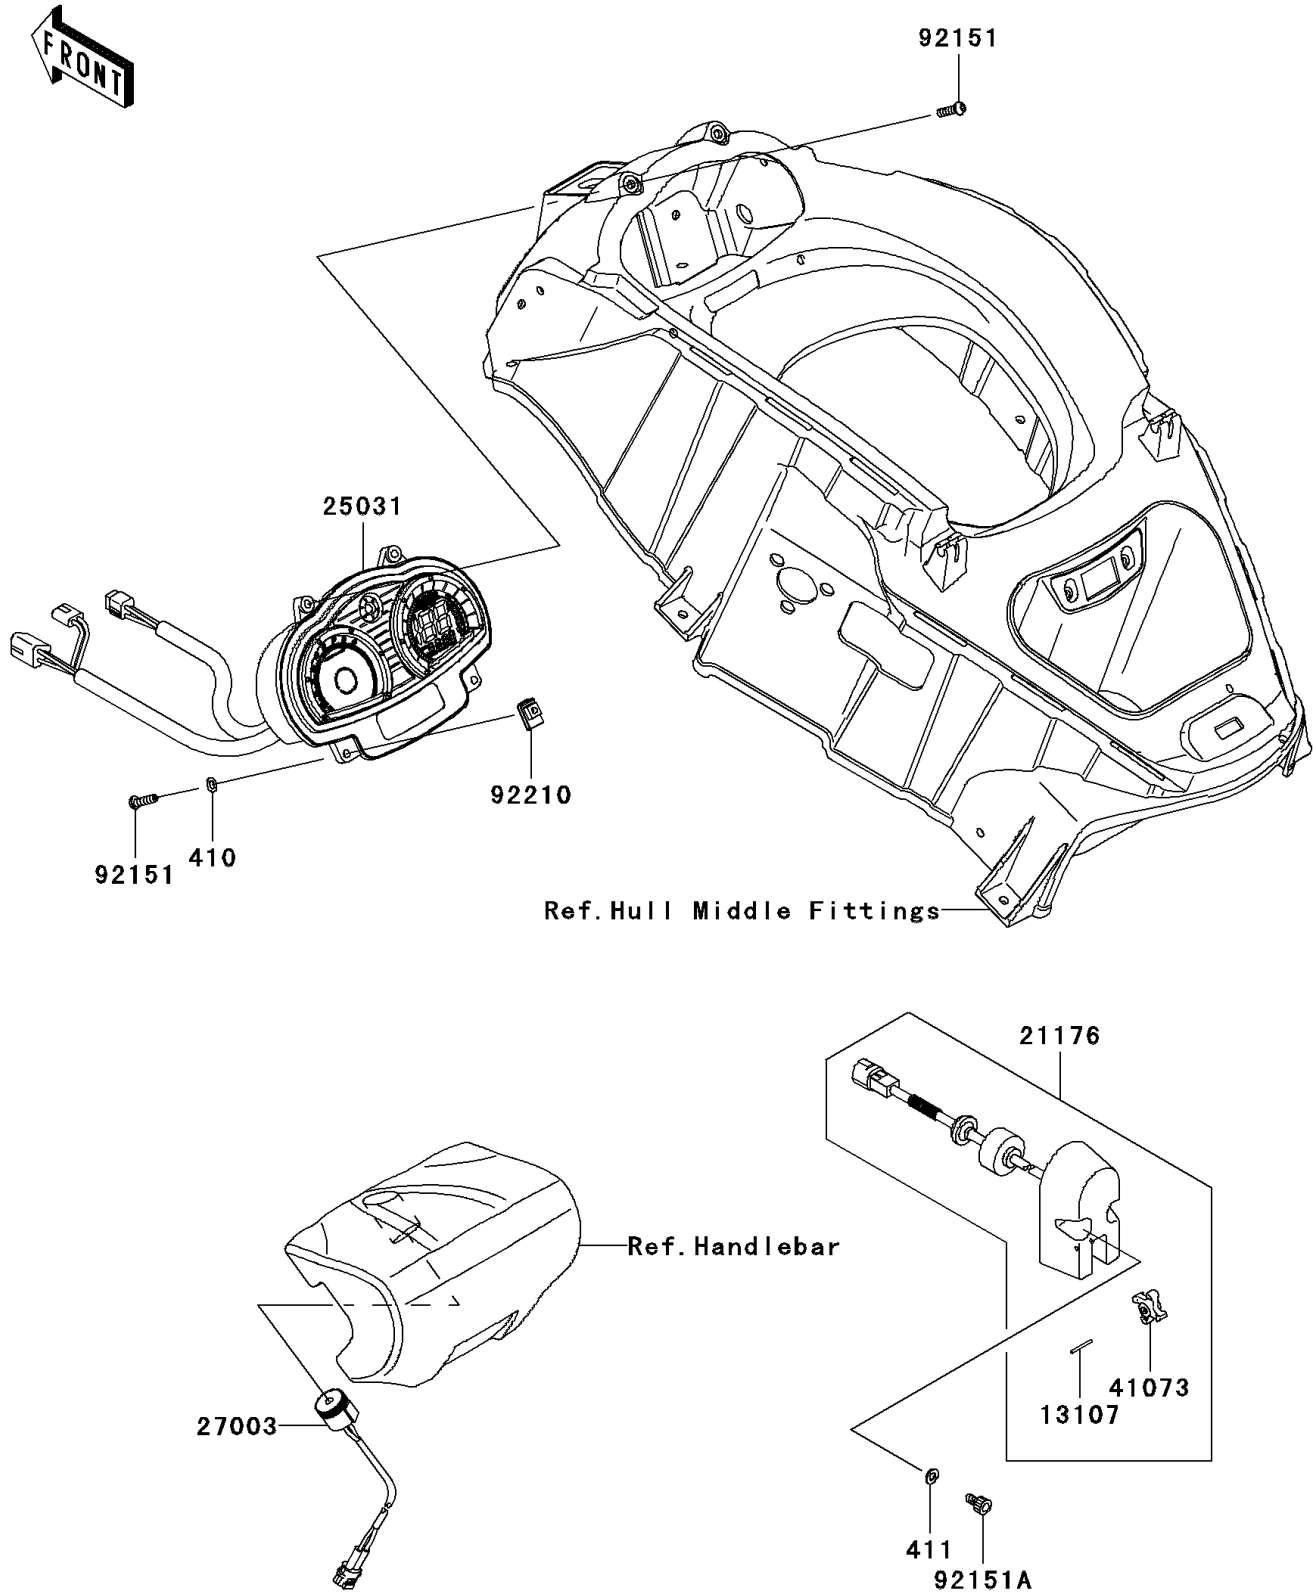

2011 JET SKI® Ultra® LX

PARTS DIAGRAM

Meters

F3179

2011 JET SKI® Ultra® LX

PARTS LIST

Meters

ITEM NAME	PART NUMBER	QUANTITY
SHAFT (Ref # 13107)	13107-3754	1
SENSOR,SPEEDOMETER,F.BLACK (Ref # 21176)	21176-3760-6Z	1
METER-ASSY (Ref # 25031)	25031-3759	1
HORN (Ref # 27003)	27003-3706	1
WHEEL-ASSY,PADDLE (Ref # 41073)	41073-3701	1
BOLT,SOCKET,6X20 (Ref # 92151)	92151-1749	4
BOLT,6X10 (Ref # 92151A)	92151-3704	2
NUT,6MM (Ref # 92210)	92210-3768	2
WASHER-PLAIN-SMALL,6MM (Ref # 410)	410S0600	2
WASHER-PLAIN,6MM (Ref # 411)	411S0600	2