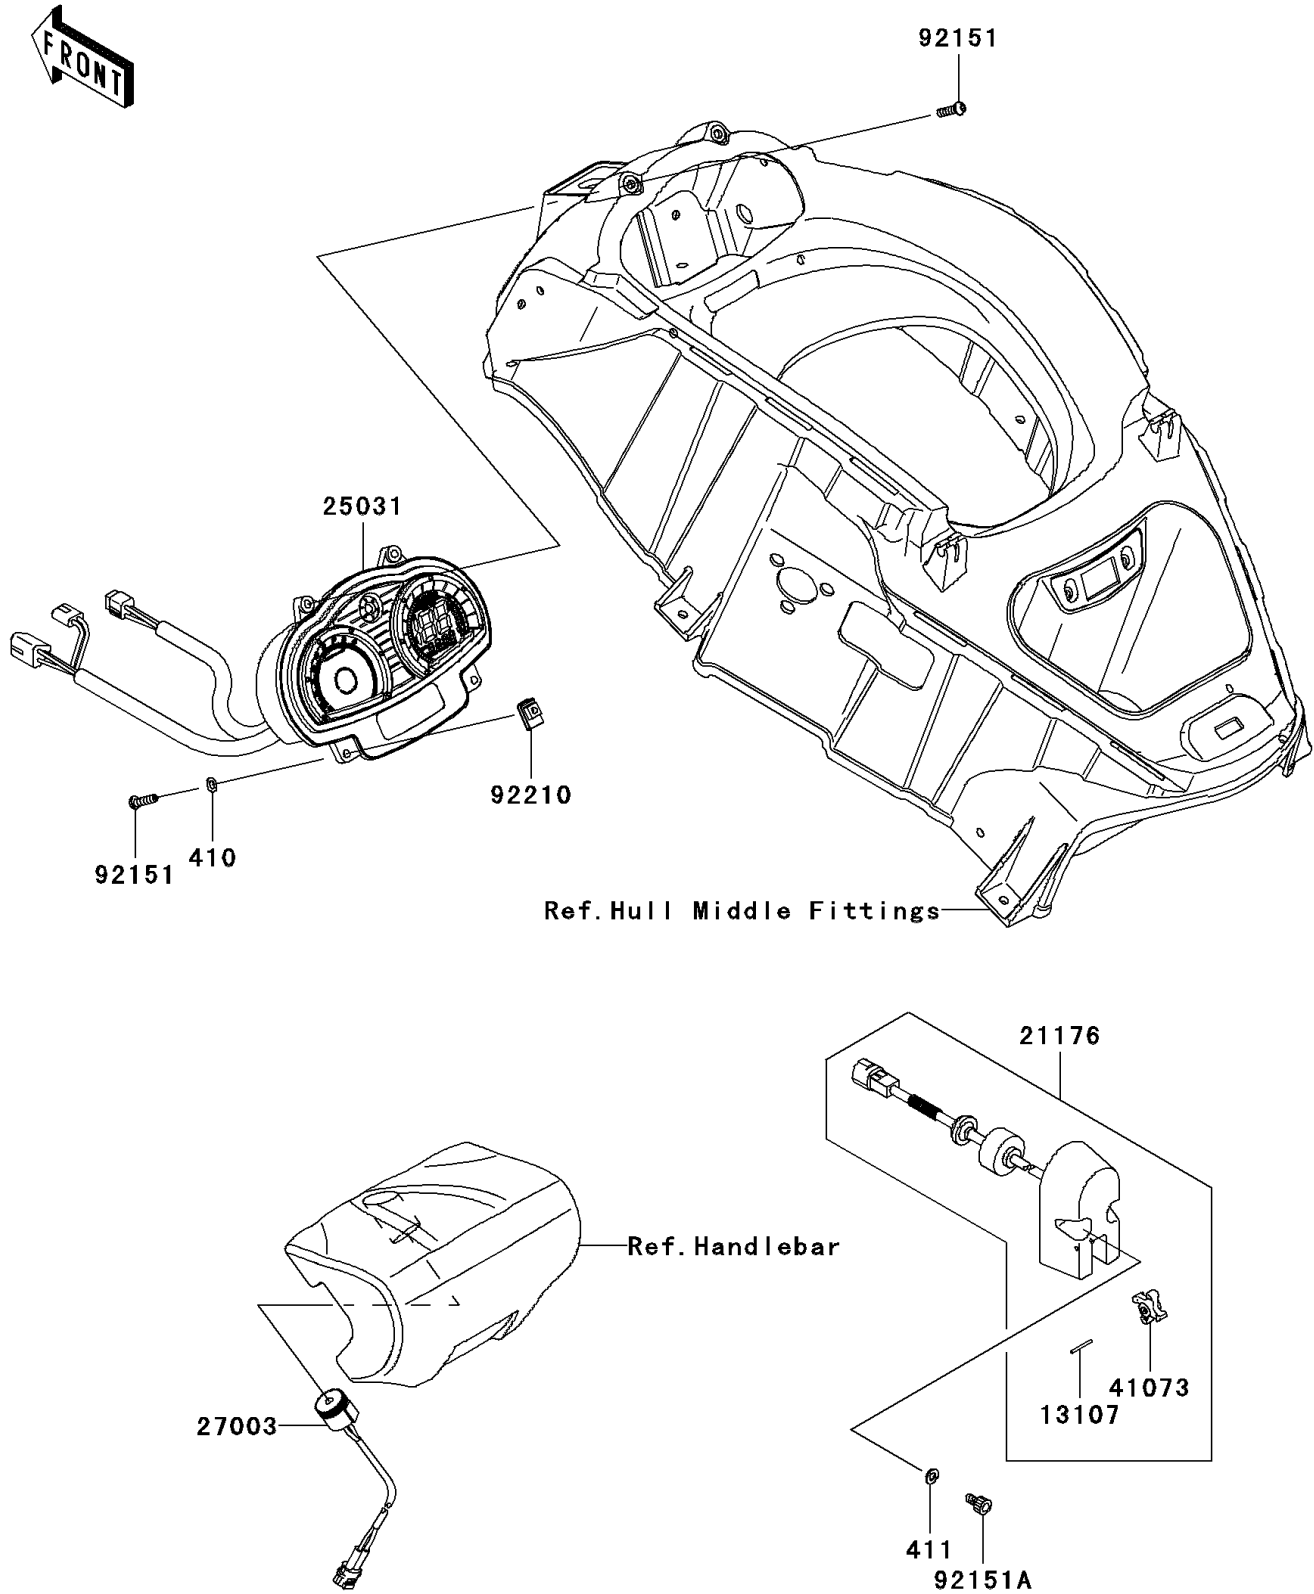

2009 Jet Ski® Ultra® LX

PARTS DIAGRAM

Meters

F3179

2009 Jet Ski® Ultra® LX

PARTS LIST

Meters

ITEM NAME

PART NUMBER

QUANTITY
