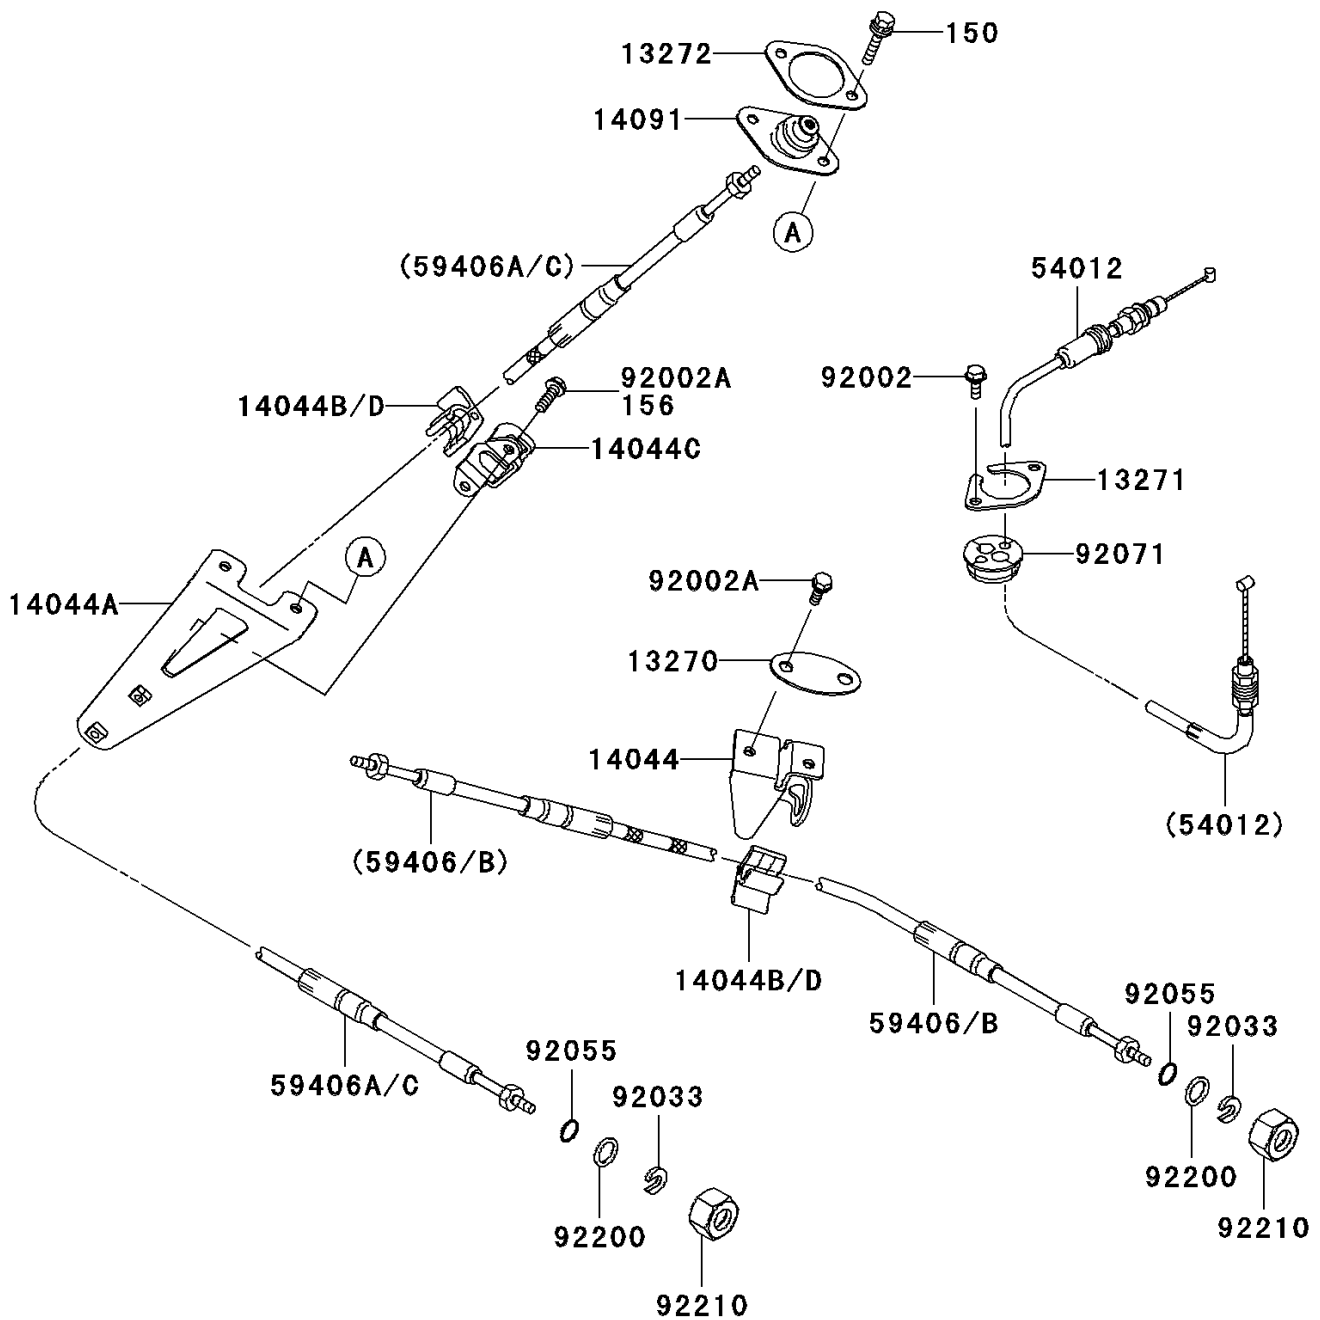

2011 JET SKI® Ultra® LX

PARTS DIAGRAM

Cables

F3175

2011 JET SKI® Ultra® LX

PARTS LIST

Cables

ITEM NAME	PART NUMBER	QUANTITY
PLATE (Ref # 13270)	13270-3860	1
PLATE (Ref # 13271)	13271-3905	1
PLATE (Ref # 13272)	13272-3706	1
HOLDER-CABLE,STEERING (Ref # 14044)	14044-3754	1
HOLDER-CABLE,REVERSE (Ref # 14044A)	14044-3755	1
HOLDER-CABLE,REVERSE (Ref # 14044C)	14044-3761	1
HOLDER-CABLE (Ref # 14044D)	14044-3765	2
COVER (Ref # 14091)	14091-3821	1
CABLE-THROTTLE (Ref # 54012)	54012-3771	1
CABLE-STRG,STEERING (Ref # 59406B)	59406-3785	1
CABLE-STRG,REVERSE (Ref # 59406C)	59406-3786	1
BOLT,6X16 (Ref # 92002)	92002-3728	2
BOLT,6X20 (Ref # 92002A)	92002-3755	2
RING-SNAP (Ref # 92033)	92033-3735	2
RING-O (Ref # 92055)	92055-3778	2
GROMMET,HARNESS (Ref # 92071)	92071-3790	1
WASHER,14.5X20X1.5 (Ref # 92200)	92200-3793	2
NUT,22MM (Ref # 92210)	92210-3772	2
BOLT-WS,6X25 (Ref # 150)	150R0625	2
BOLT-WP,6X16 (Ref # 156)	156R0616	2