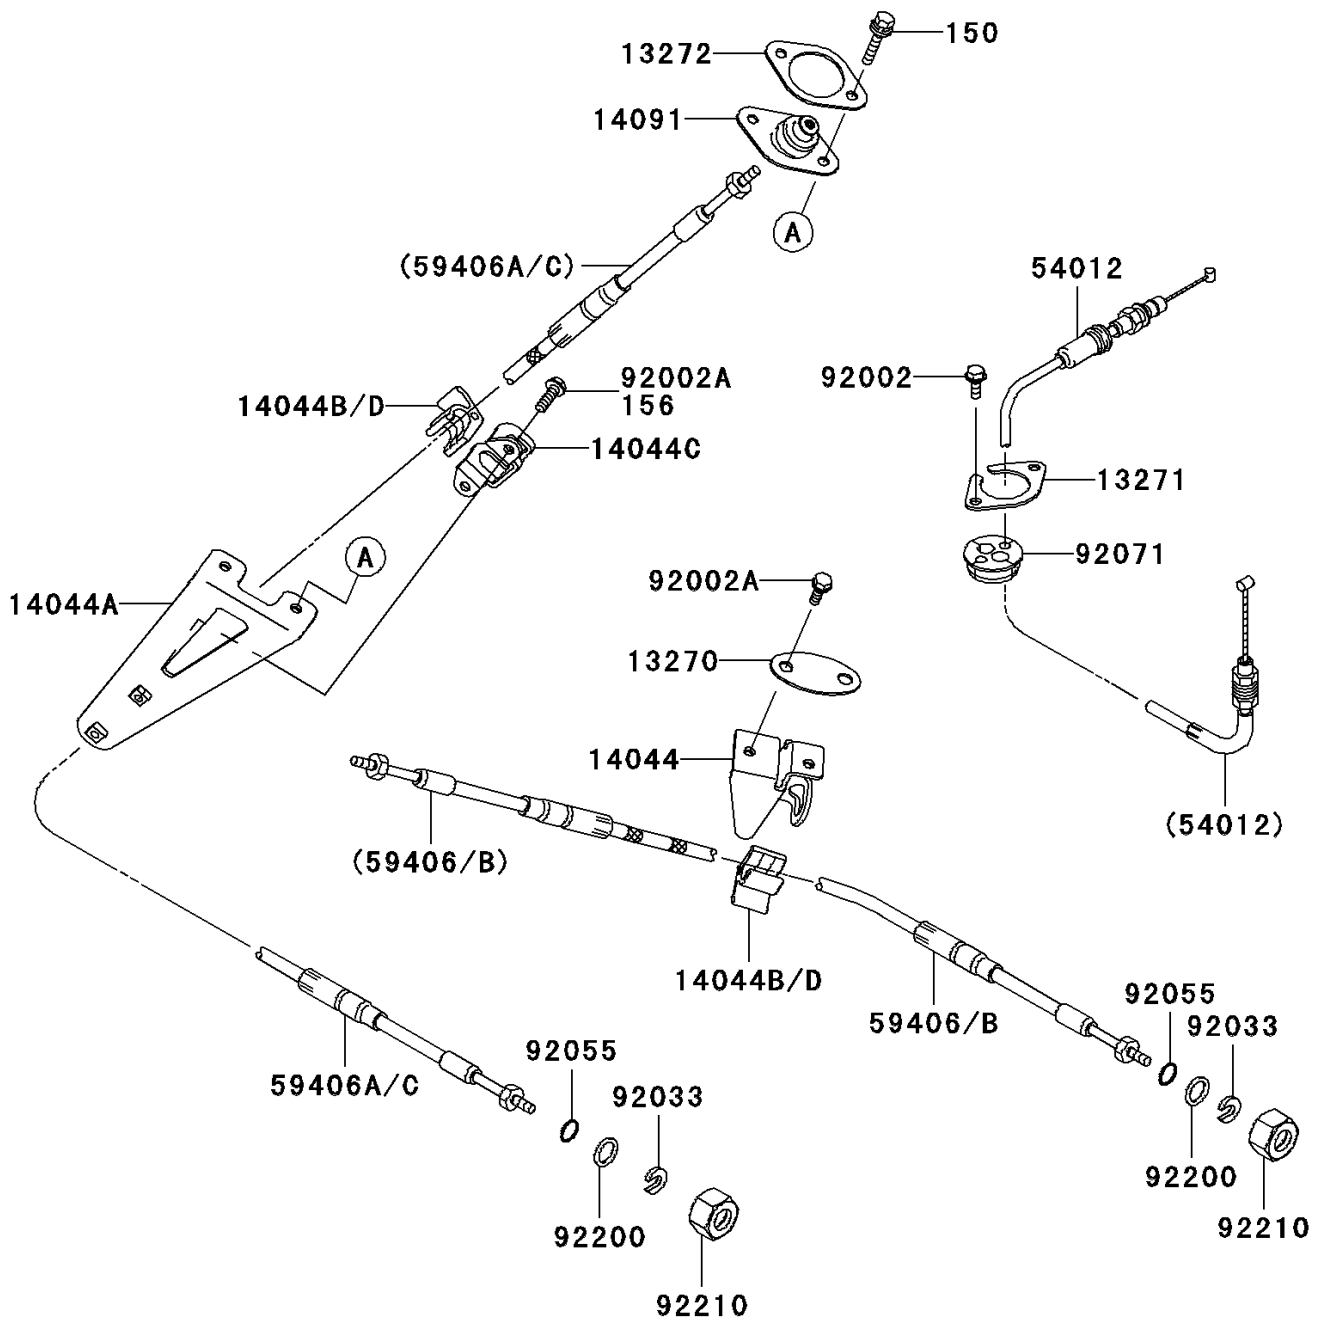

2011 JET SKI® Ultra® LX

PARTS DIAGRAM

Cables

F3175

2011 JET SKI® Ultra® LX

PARTS LIST

Cables

ITEM NAME

PART NUMBER

QUANTITY
