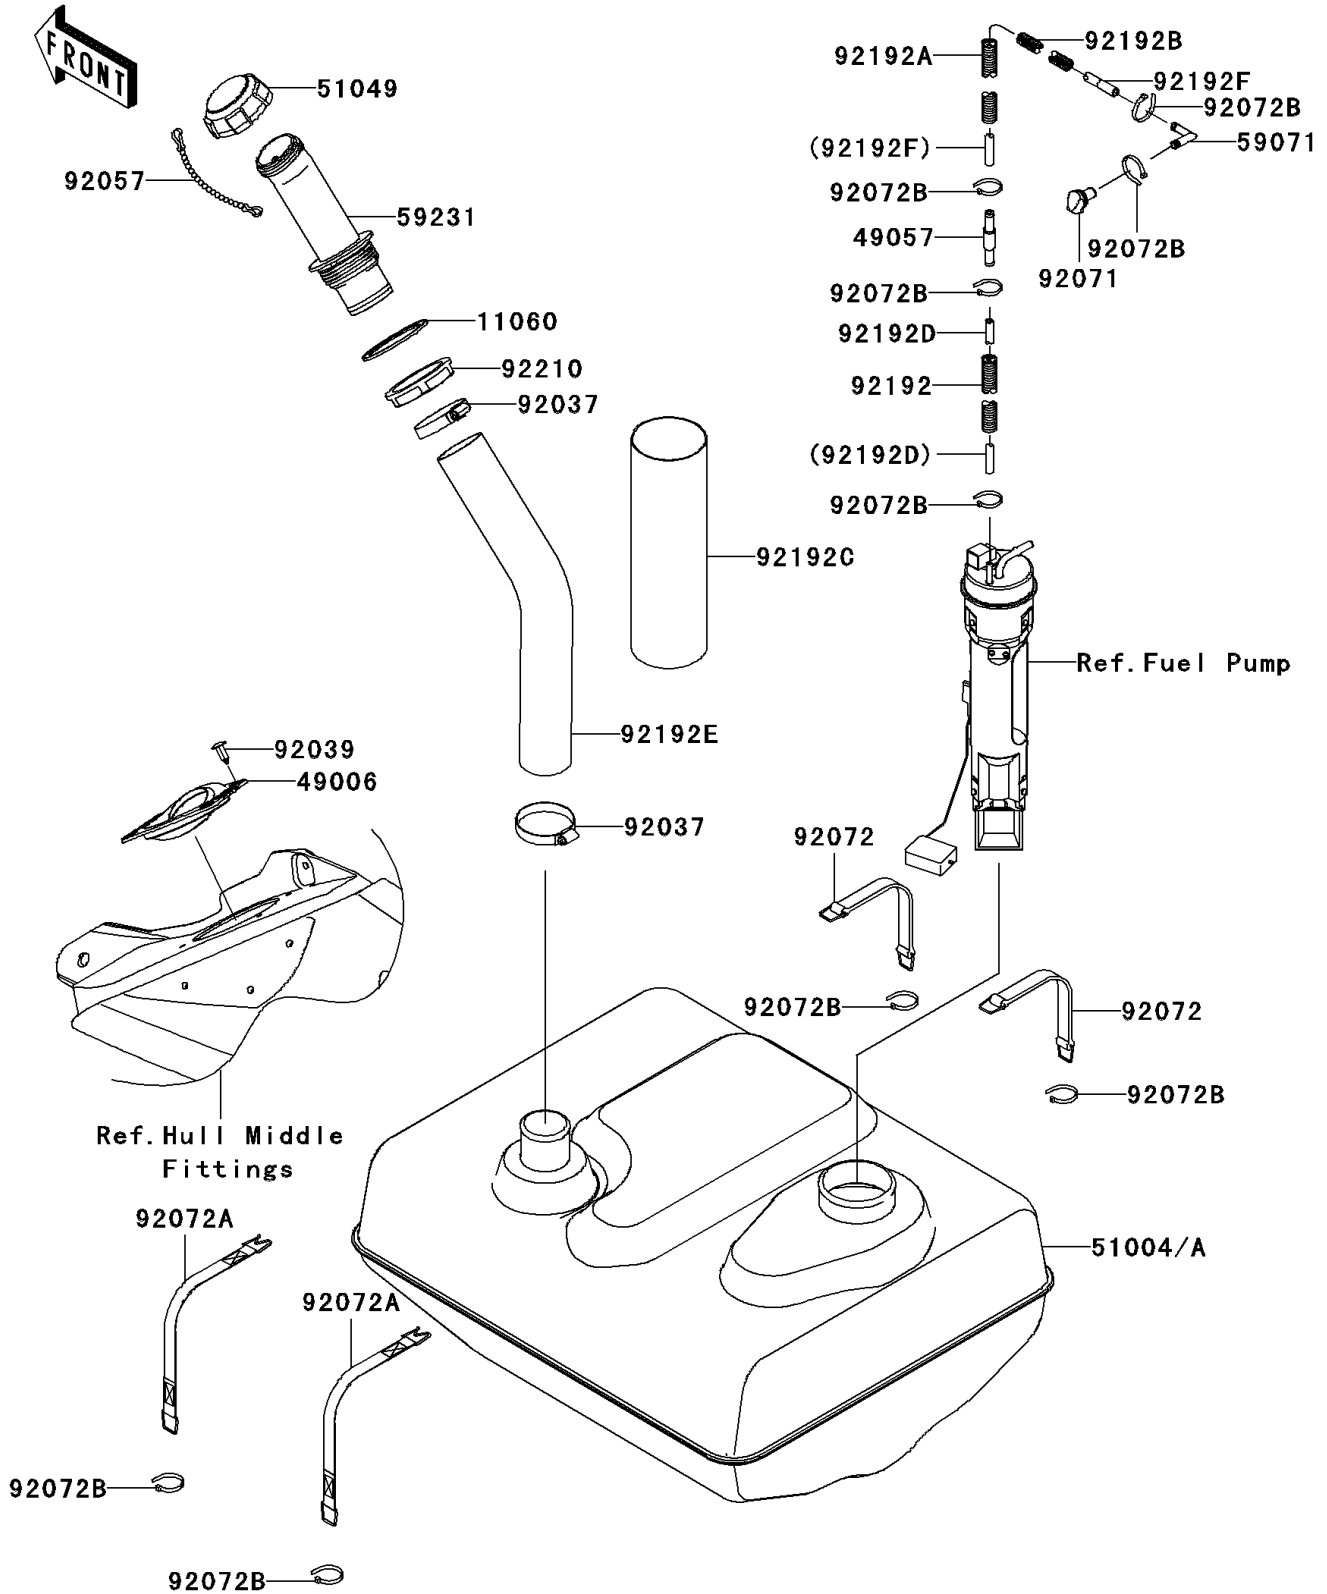

2011 JET SKI® Ultra® LX

PARTS DIAGRAM

Fuel Tank

F3173

2011 JET SKI® Ultra® LX

PARTS LIST

Fuel Tank

ITEM NAME

PART NUMBER

QUANTITY
