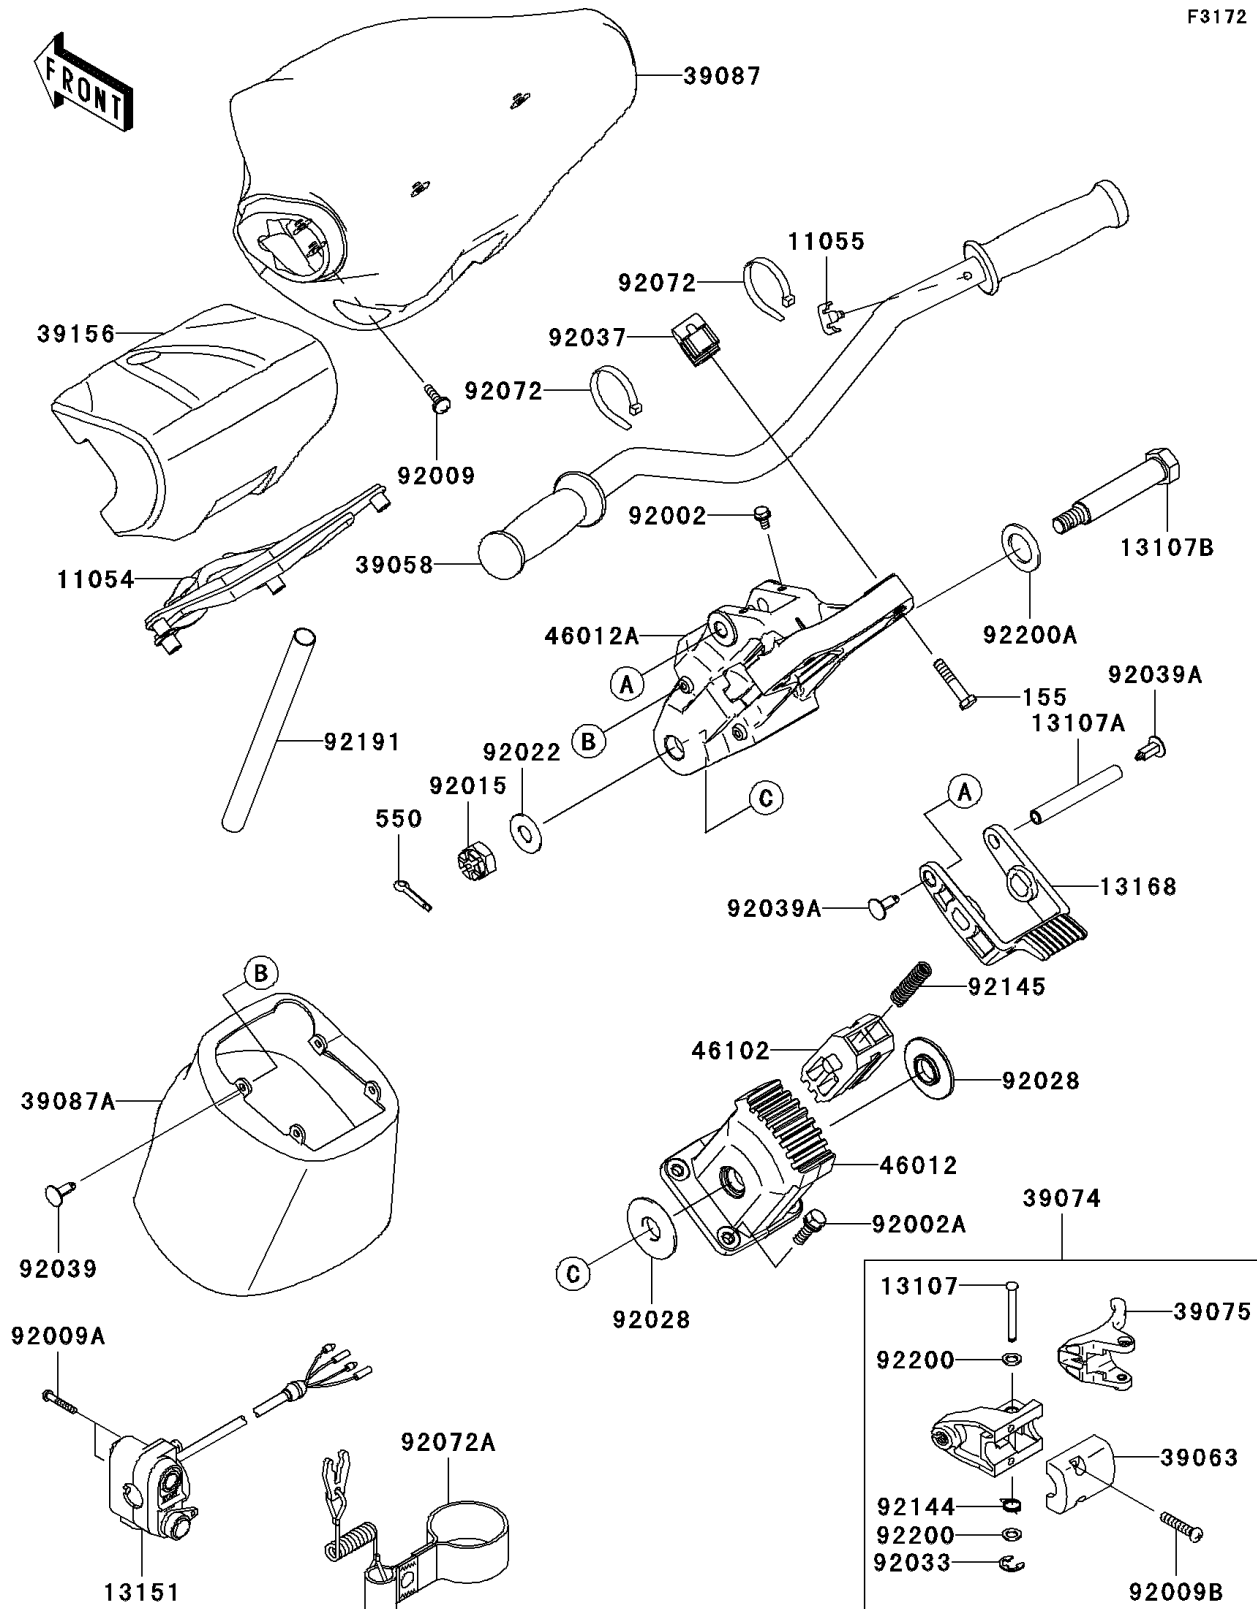

2011 JET SKI® Ultra® LX

PARTS DIAGRAM

Handlebar

F3172

2011 JET SKI® Ultra® LX

PARTS LIST

Handlebar

ITEM NAME	PART NUMBER	QUANTITY
BRACKET,HANDLE PAD (Ref # 11054)	11054-3710	1
BRACKET,THROTTLE LEVER (Ref # 11055)	11055-3709	1
SHAFT (Ref # 13107)	13107-3740	1
SHAFT (Ref # 13107A)	13107-3795	1
SHAFT,HANDLE HOLDER PIVOT (Ref # 13107B)	13107-3803	1
SWITCH-COMP,STOP&START (Ref # 13151)	13151-3722	1
LEVER (Ref # 13168)	13168-3754	1
HANDLE-COMP,F.BLACK (Ref # 39058)	39058-3744-6Z	1
HOUSING-CONTROL (Ref # 39063)	39063-3727	1
LEVER-ASSY-THROTTLE (Ref # 39074)	39074-3726	1
LEVER-THROTTLE (Ref # 39075)	39075-3714	1
PAD-HANDLE,F.BLACK (Ref # 39087)	39087-3735-6Z	1
PAD-HANDLE,F.BLACK (Ref # 39087A)	39087-3737-6Z	1
PAD,HANDLE (Ref # 39156)	39156-3845	1
HOLDER-HANDLE,LWR (Ref # 46012)	46012-3730	1
HOLDER-HANDLE,UPP (Ref # 46012A)	46012-3732	1
ROD,HANDLE POSITION (Ref # 46102)	46102-3733	1
BOLT,6X12 (Ref # 92002)	92002-3763	2
BOLT,8X25 (Ref # 92002A)	92002-3774	4
SCREW,6X20 (Ref # 92009)	92009-3781	4
SCREW,5X30 (Ref # 92009A)	92009-3836	2
SCREW,6X30 (Ref # 92009B)	92009-3837	2
NUT,CASTLE,14MM (Ref # 92015)	92015-3805	1
WASHER,15X34X2.0 (Ref # 92022)	92022-3738	1
BUSHING (Ref # 92028)	92028-3743	2
RING-SNAP (Ref # 92033)	92033-3723	1
CLAMP,HANDLEBAR (Ref # 92037)	92037-503	2
RIVET (Ref # 92039)	92039-3787	4
RIVET (Ref # 92039A)	92039-3788	2

2011 JET SKI® Ultra® LX

PARTS LIST

Handlebar

ITEM NAME	PART NUMBER	QUANTITY
BAND,L=188.85 (Ref # 92072)	92072-0105	2
BAND,TETHER SWITCH (Ref # 92072A)	92072-3816	1
SPRING (Ref # 92144)	92144-3749	1
SPRING (Ref # 92145)	92145-3723	2
TUBE,22X24X200 (Ref # 92191)	92191-3792	1
WASHER (Ref # 92200)	92200-3738	2
WASHER,21X34X2 (Ref # 92200A)	92200-3802	1
BOLT-WSP-SMALL,8X50 (Ref # 155)	155R0850	4
PIN-COTTER,3X35 (Ref # 550)	550S3035	1