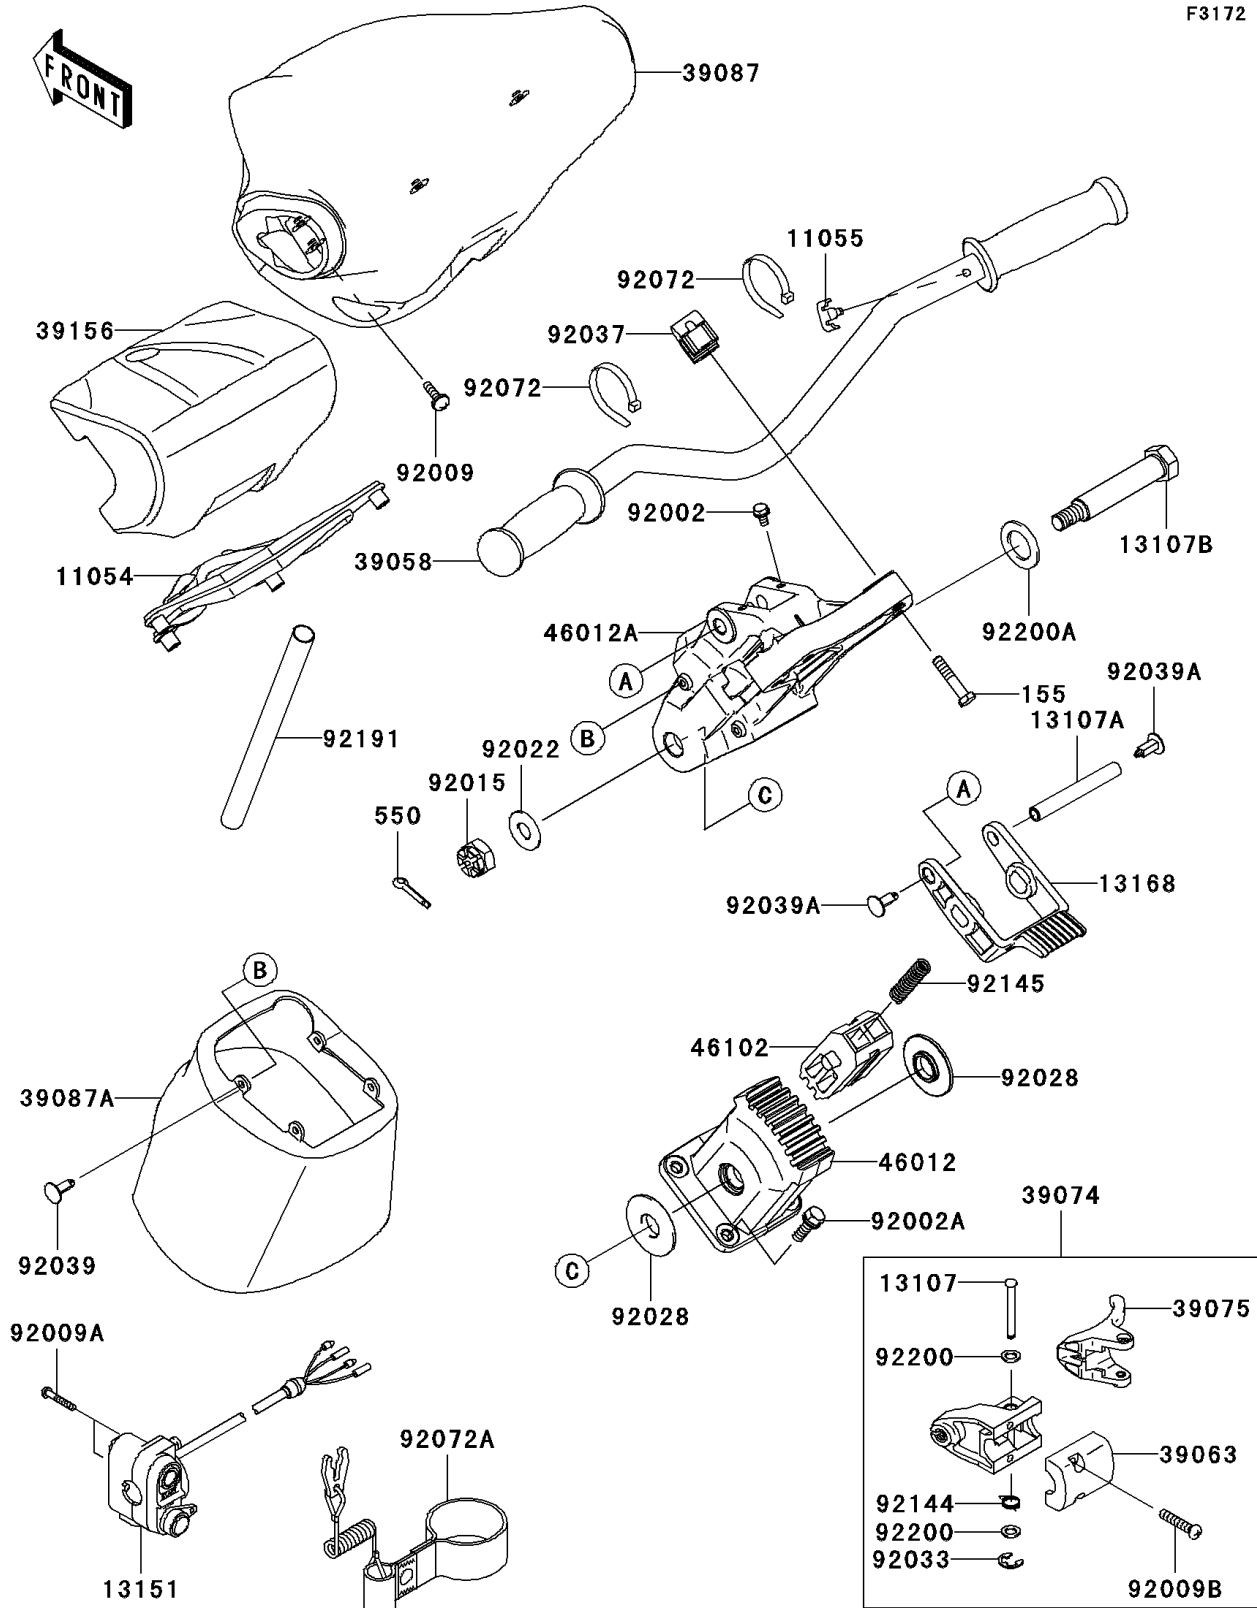

2011 JET SKI® Ultra® LX

PARTS DIAGRAM

Handlebar

F3172

2011 JET SKI® Ultra® LX

PARTS LIST

Handlebar

ITEM NAME

PART NUMBER

QUANTITY
