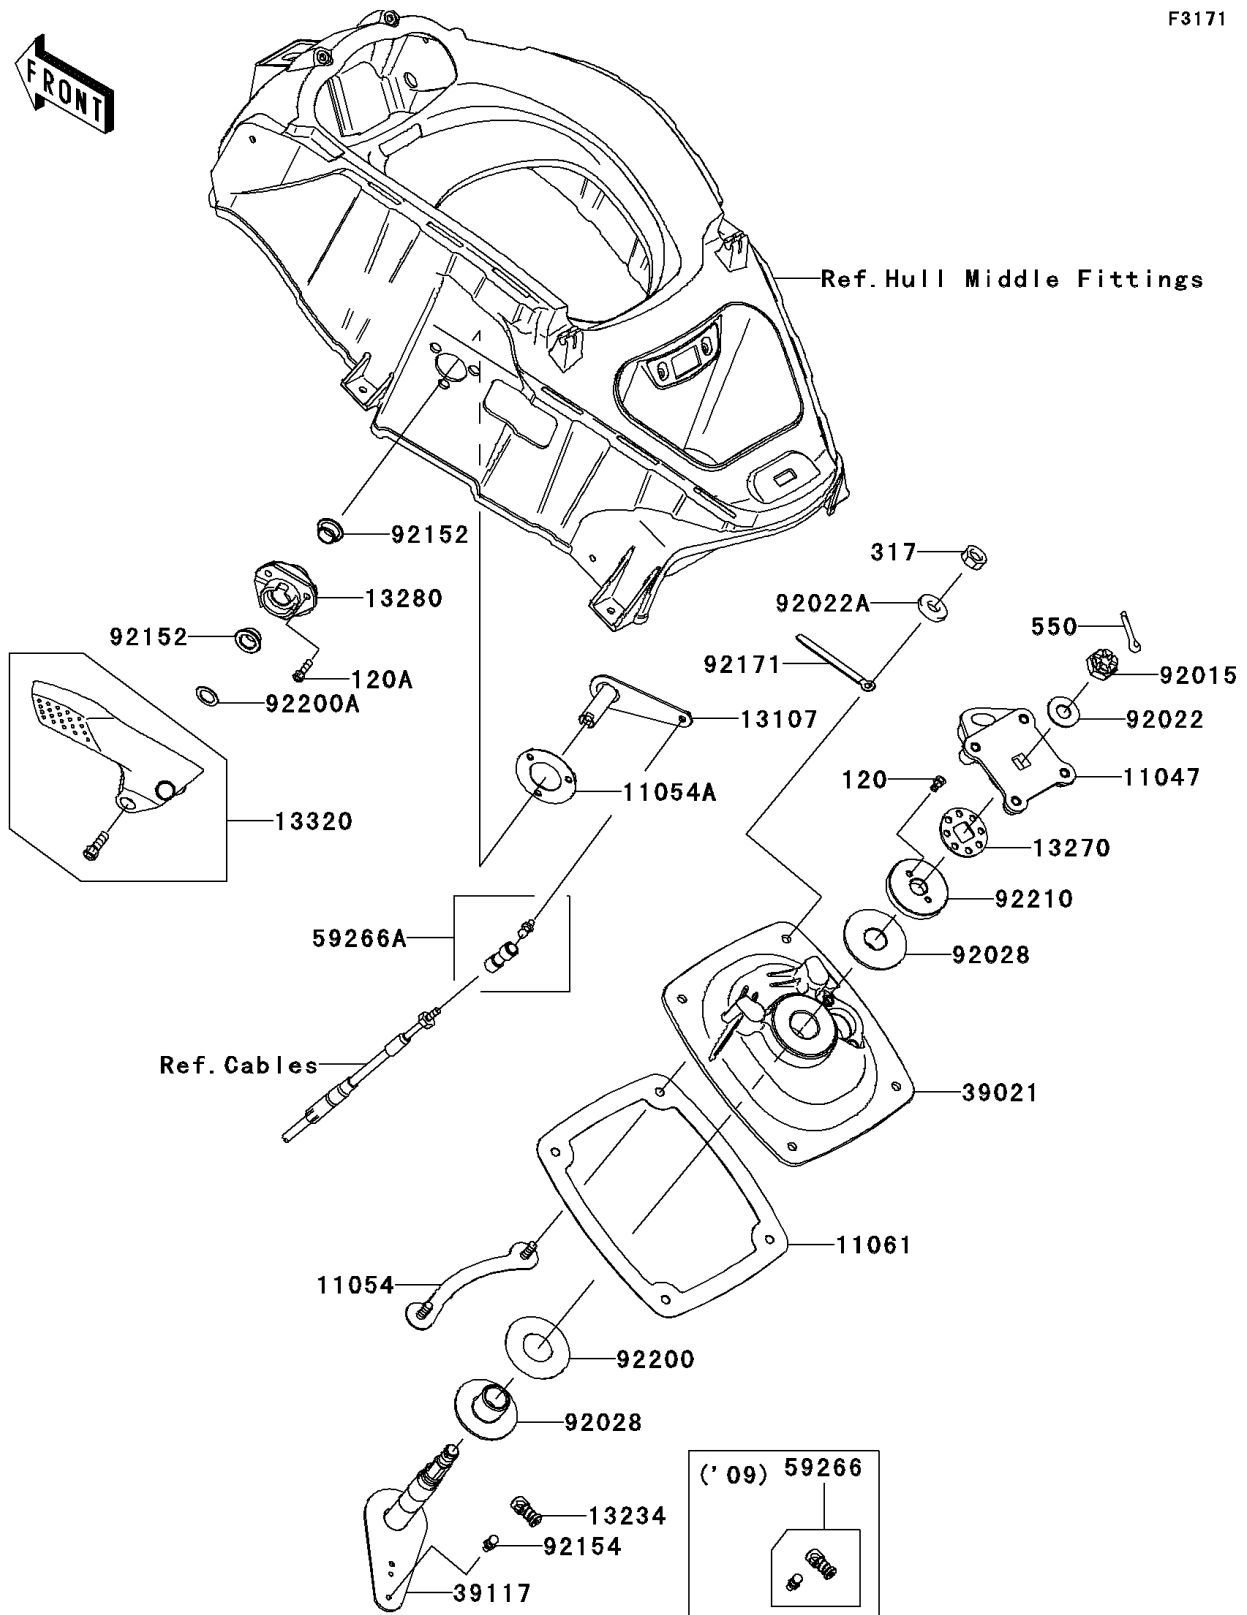

2011 JET SKI® Ultra® LX

PARTS DIAGRAM

Handle Pole

F3171

2011 JET SKI® Ultra® LX

PARTS LIST

Handle Pole

ITEM NAME	PART NUMBER	QUANTITY
BRACKET,HANDLE HOLDER (Ref # 11047)	11047-3759	1
BRACKET,HANDLE POLE BRACKET (Ref # 11054)	11054-3701	2
BRACKET (Ref # 11054A)	11054-3712	1
GASKET,HANDLE POLE BRACKET (Ref # 11061)	11061-3739	1
SHAFT (Ref # 13107)	13107-3799	1
SHAFT-COMP (Ref # 13234)	13234-3713	1
PLATE,STEERING NUT (Ref # 13270)	13270-3808	1
HOLDER (Ref # 13280)	13280-3752	1
LEVER-ASSY,REVERSE (Ref # 13320)	13320-3719	1
BRACKET-HANDLE POLE (Ref # 39021)	39021-3716	1
SHAFT-STRG (Ref # 39117)	39117-3715	1
JOINT-BALL (Ref # 59266A)	59266-3710	1
NUT,CASTLE,14MM (Ref # 92015)	92015-3805	1
WASHER,15X34X2.0 (Ref # 92022)	92022-3738	1
WASHER,8.4X23X2.5 (Ref # 92022A)	92022-3744	4
BUSHING,STEERING (Ref # 92028)	92028-3748	2
COLLAR (Ref # 92152)	92152-3748	2
BOLT,BALL,6MM (Ref # 92154)	92154-3710	1
CLAMP,L=150 (Ref # 92171)	92171-3717	1
WASHER,32.5X70X2 (Ref # 92200)	92200-3718	1
WASHER,16.5X25X1 (Ref # 92200A)	92200-3800	1
NUT,STEERING SHAFT,22MM (Ref # 92210)	92210-3776	1
BOLT-SOCKET,5X10 (Ref # 120)	120R0510	2
BOLT-SOCKET,6X20 (Ref # 120A)	120R0620	3
NUT-HEX-SMALL (Ref # 317)	317R0800	4
PIN-COTTER,3X35 (Ref # 550)	550S3035	1