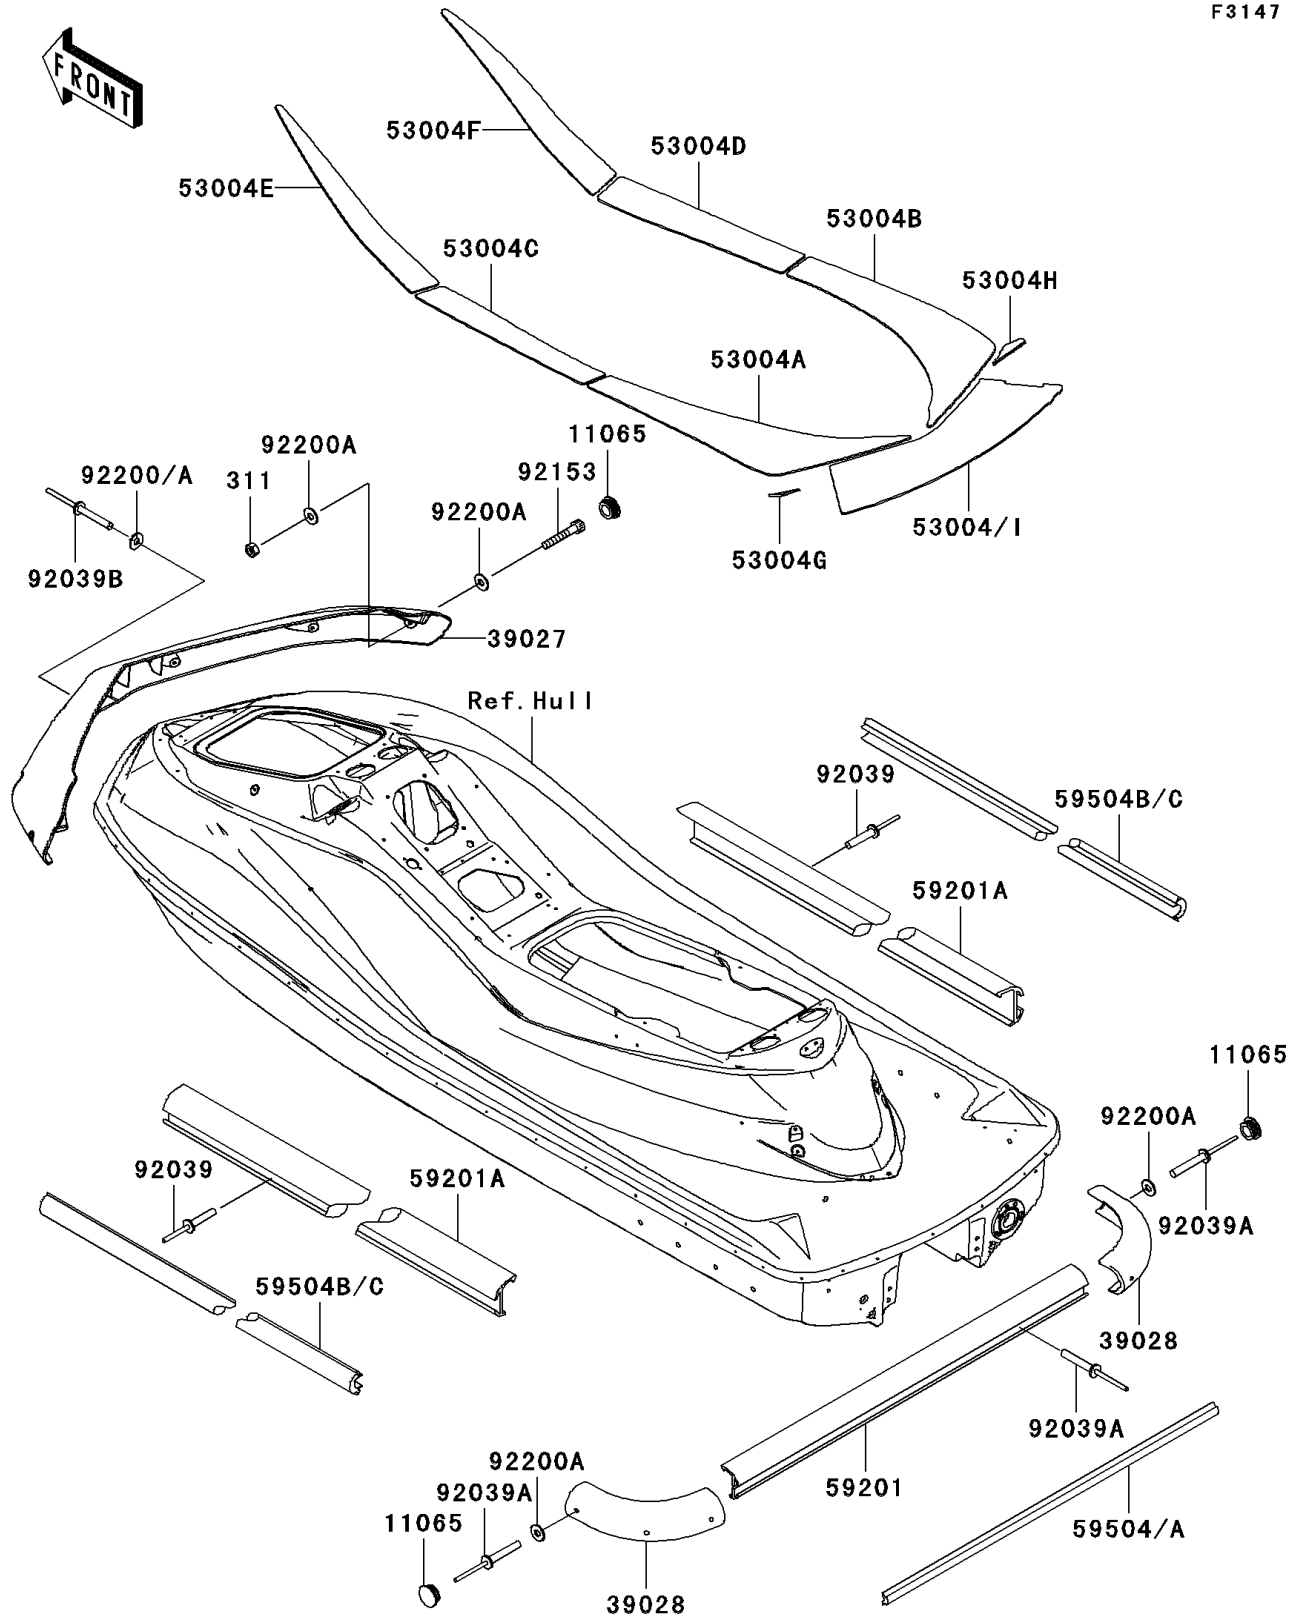

2011 JET SKI® Ultra® LX

PARTS DIAGRAM

Pads

F3147

2011 JET SKI® Ultra® LX

PARTS LIST

Pads

ITEM NAME

PART NUMBER

QUANTITY
