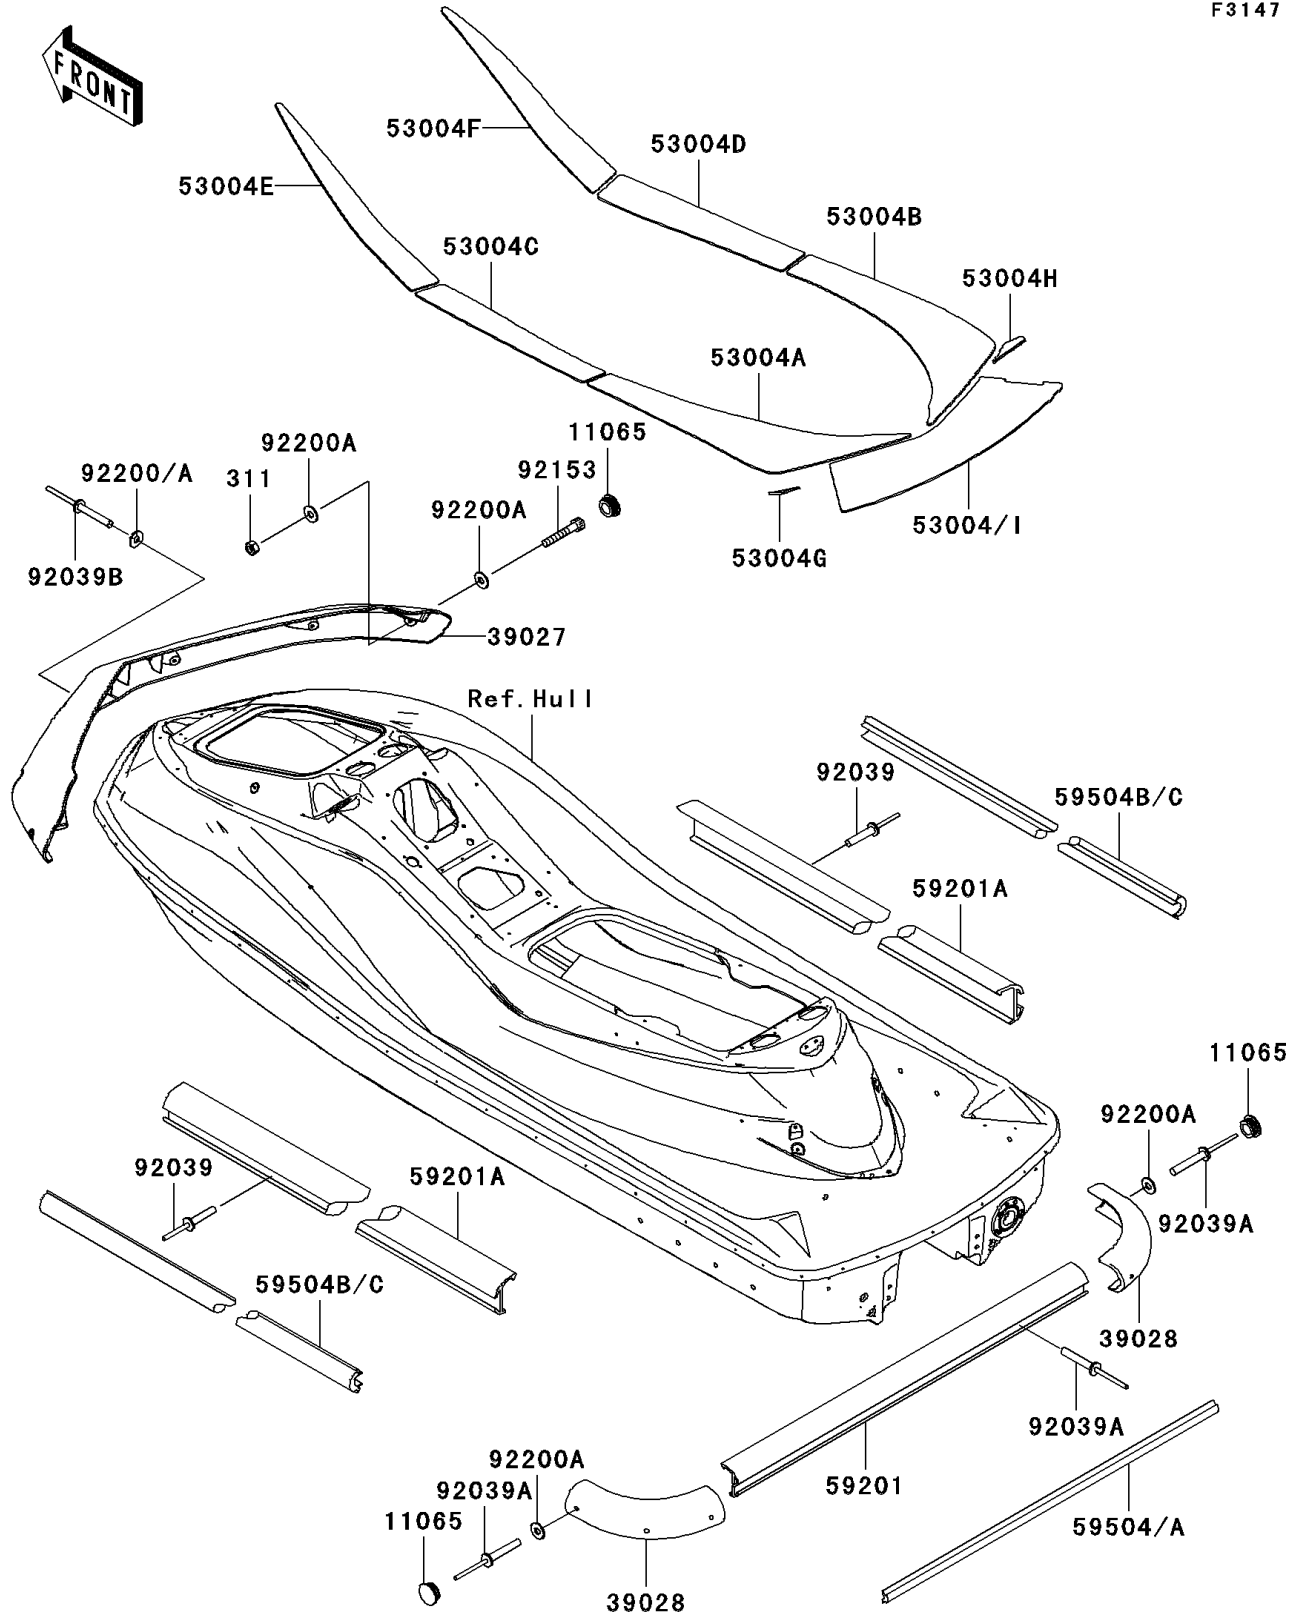

2009 Jet Ski® Ultra® LX

PARTS DIAGRAM

Pads

F3147

2009 Jet Ski® Ultra® LX

PARTS LIST

Pads

ITEM NAME

PART NUMBER

QUANTITY
