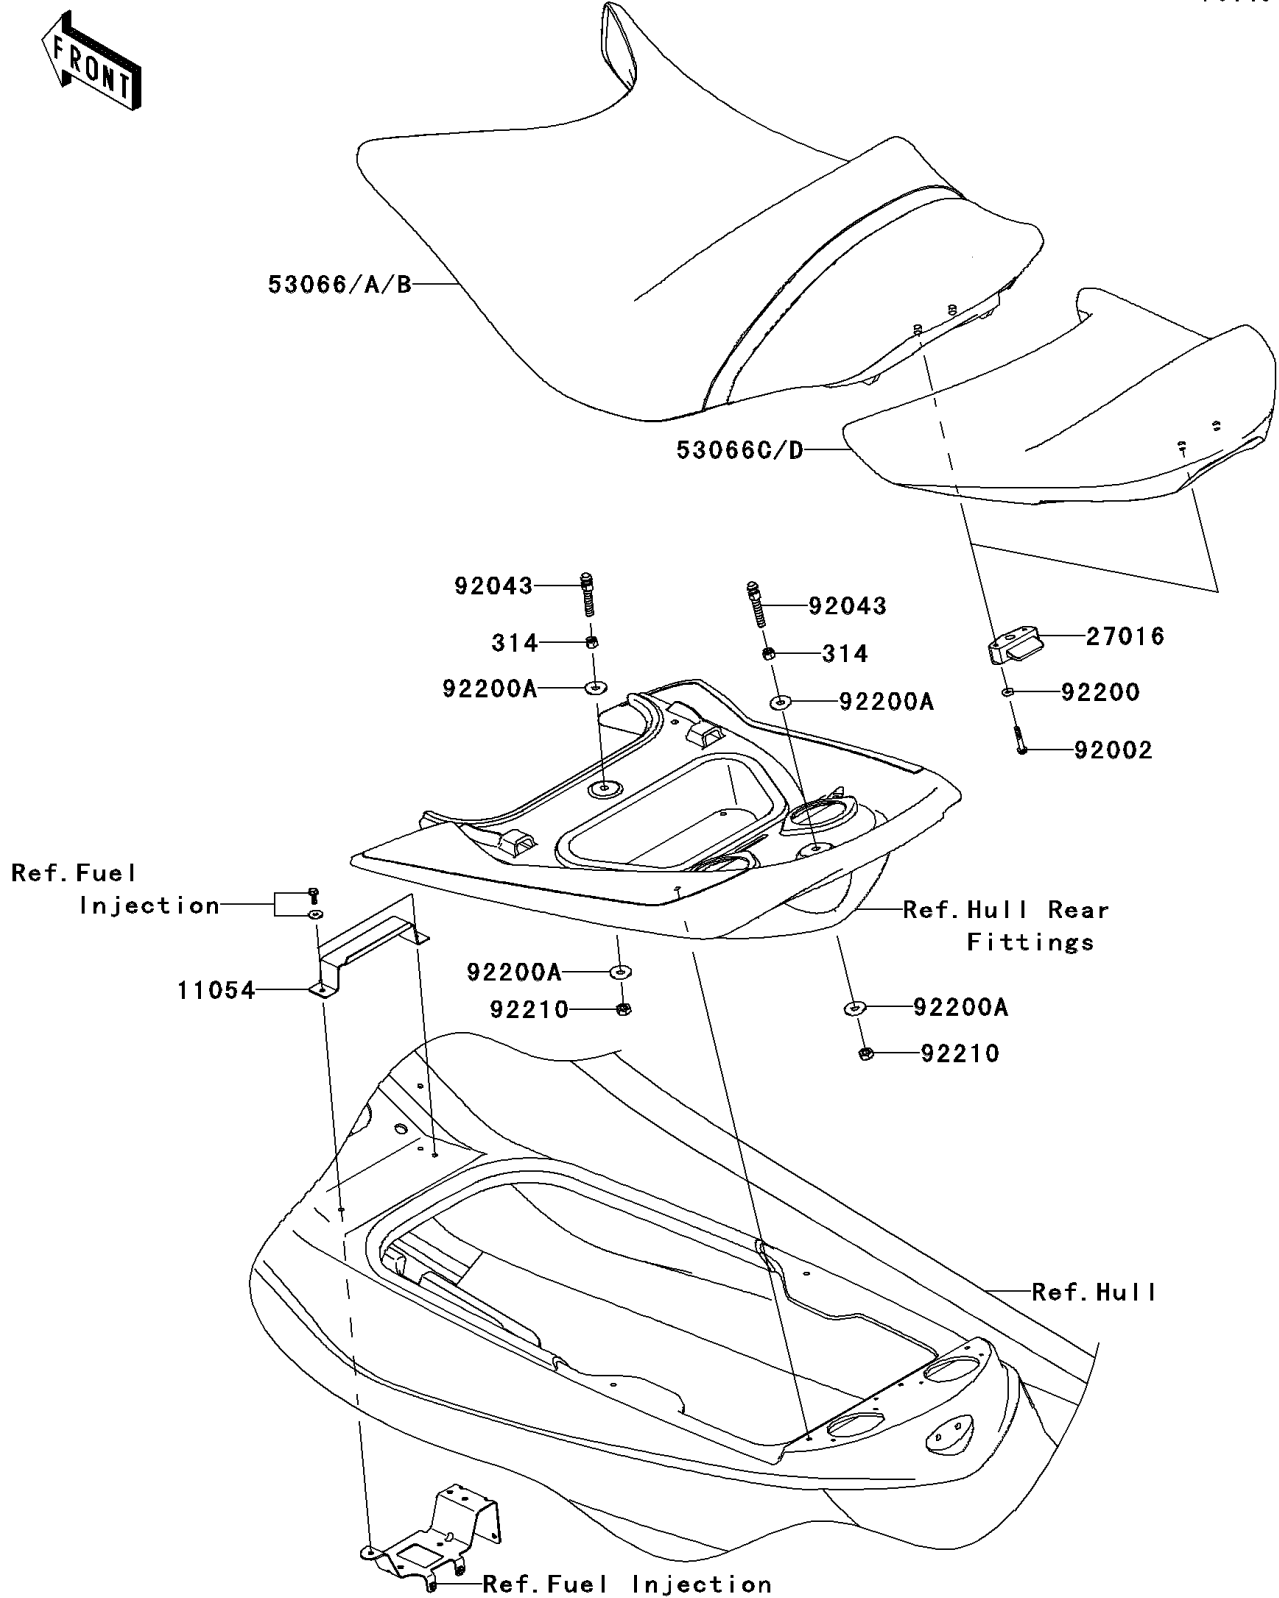

2011 JET SKI® Ultra® LX

PARTS DIAGRAM

Seat

F3146

2011 JET SKI® Ultra® LX

PARTS LIST

Seat

ITEM NAME

PART NUMBER

QUANTITY
