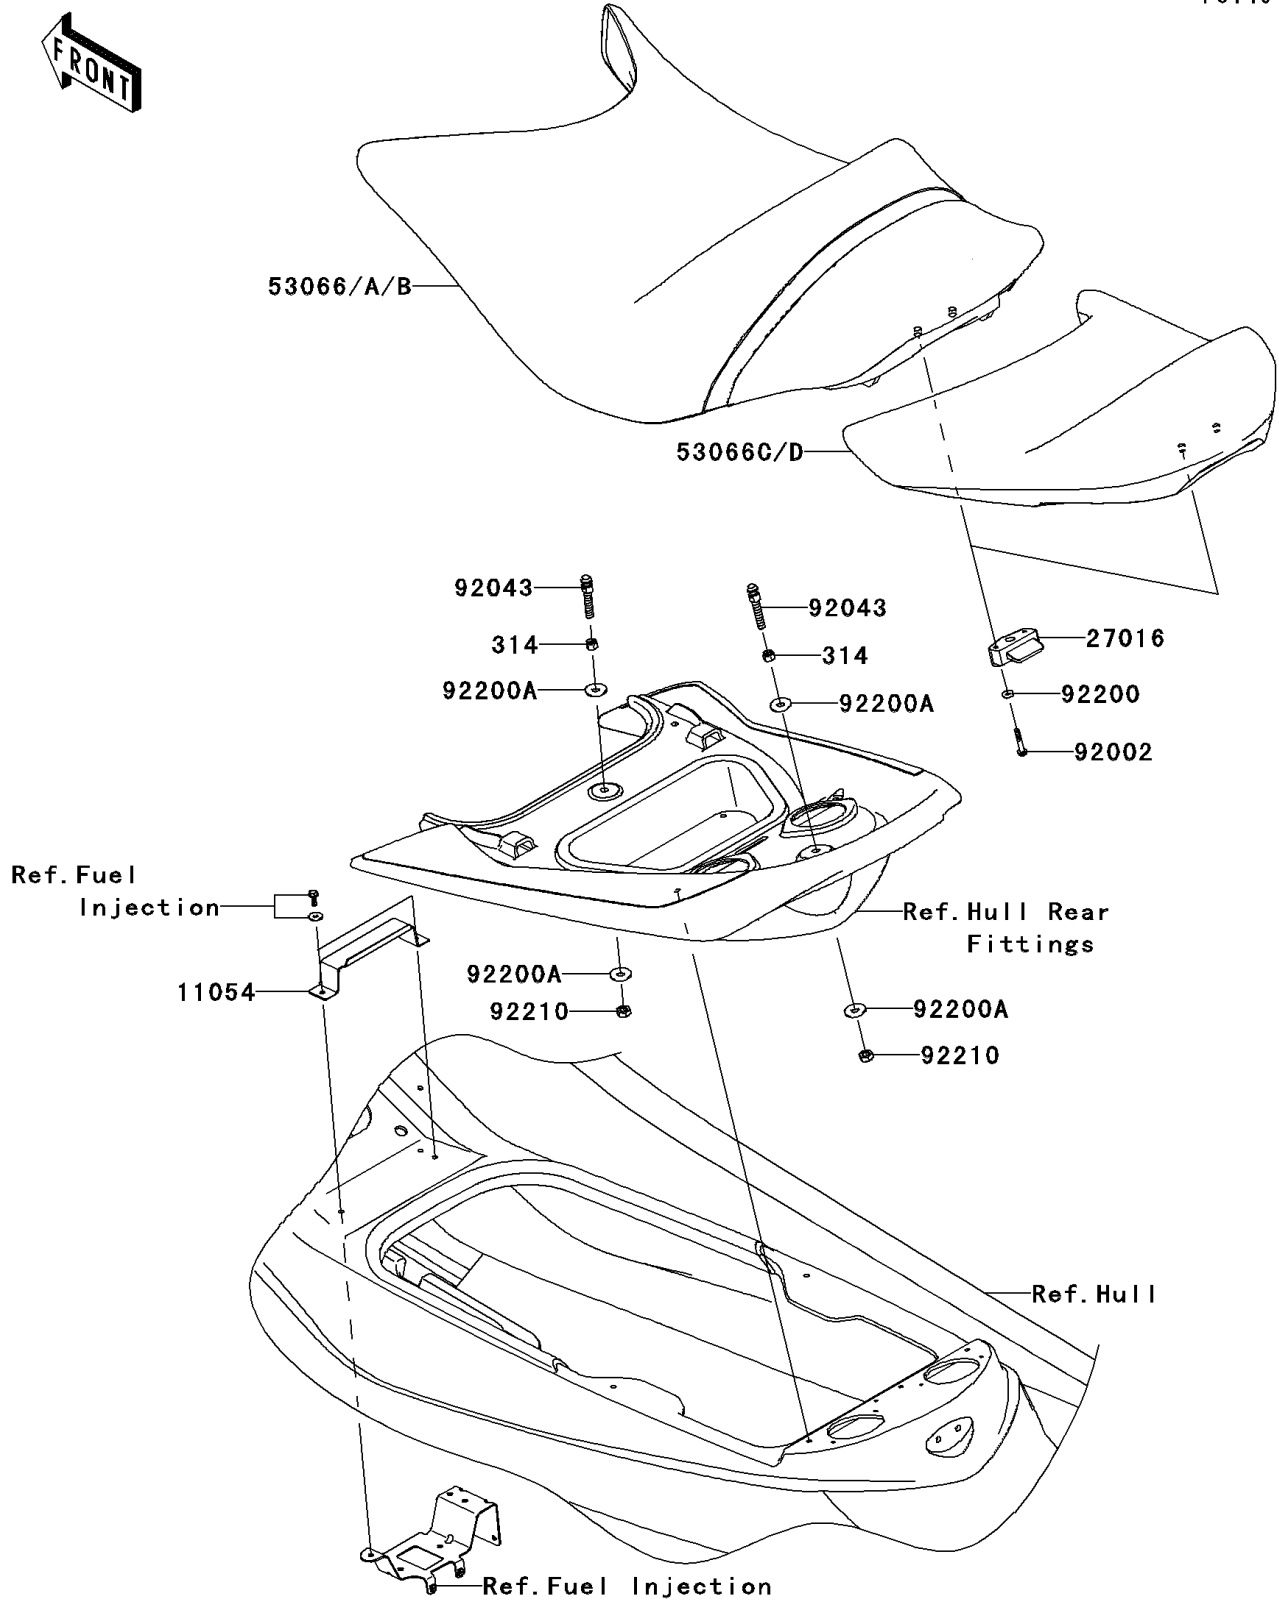

2011 JET SKI® Ultra® LX

PARTS DIAGRAM

Seat

F3146