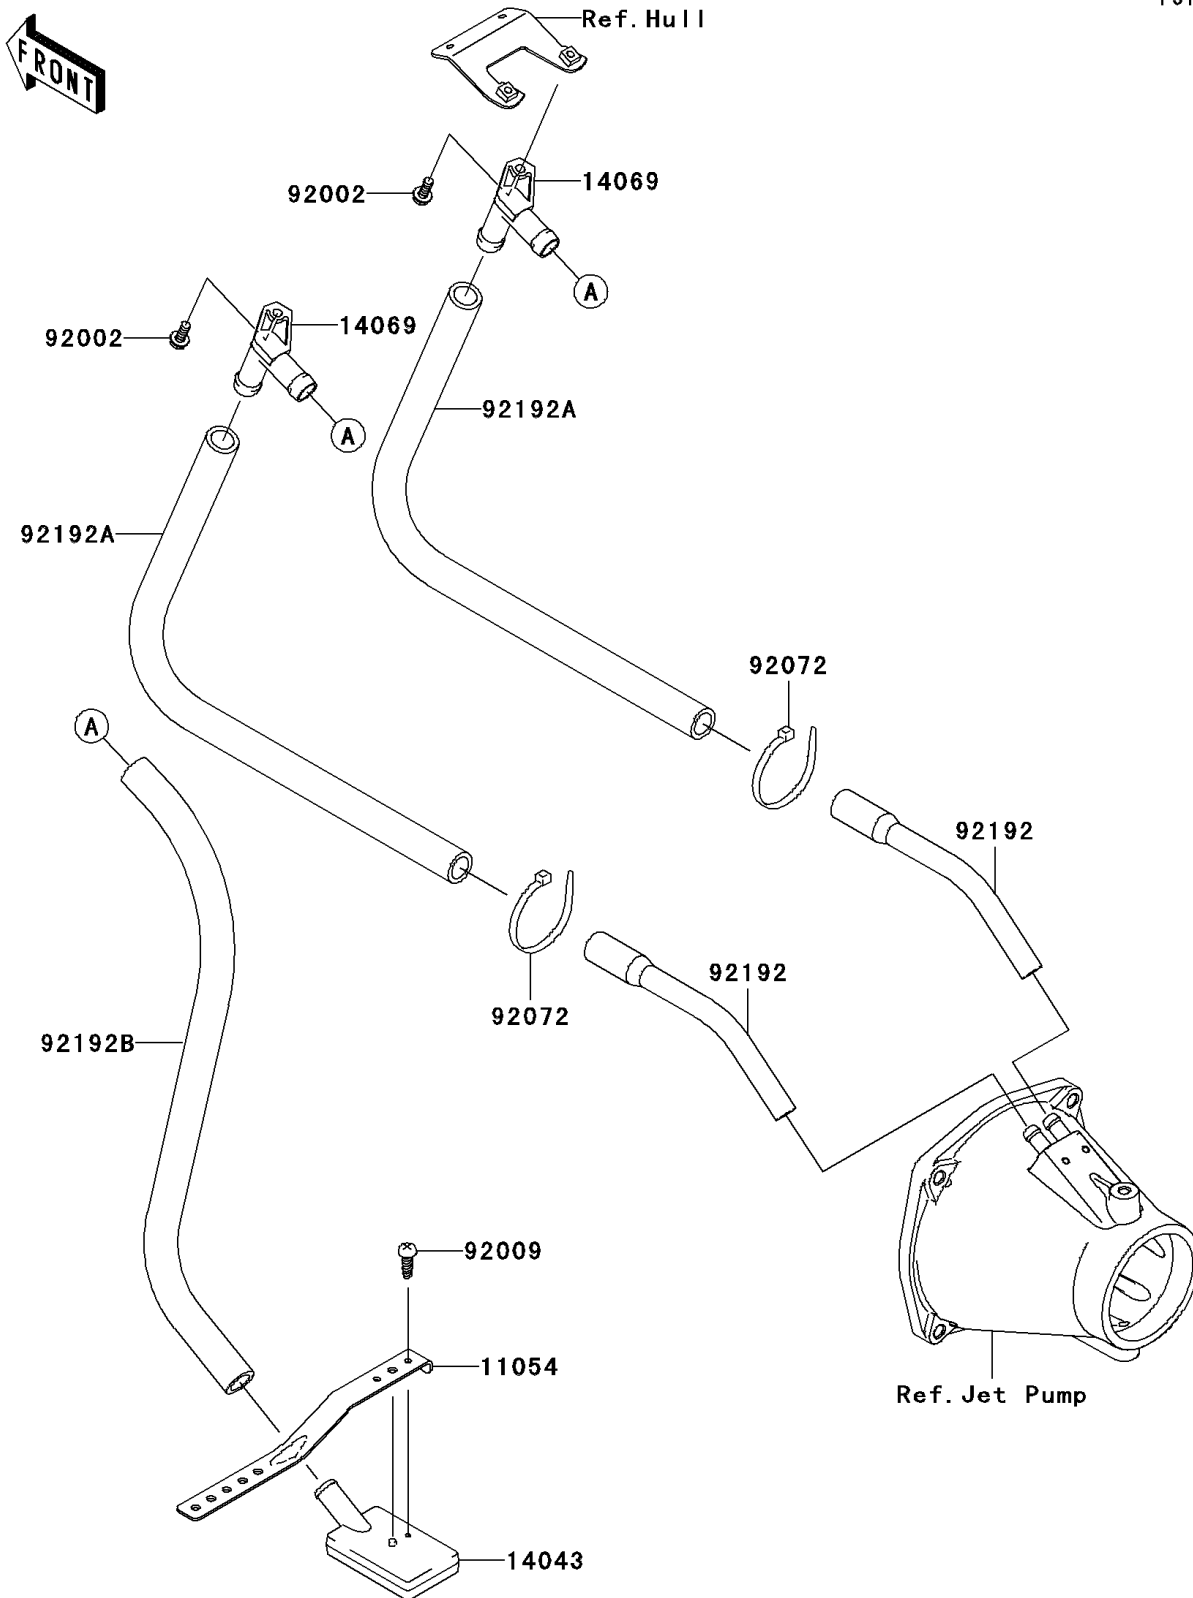

2011 JET SKI® Ultra® LX

PARTS DIAGRAM

Bilge System

F3145

2011 JET SKI® Ultra® LX

PARTS LIST

Bilge System

ITEM NAME	PART NUMBER	QUANTITY
BRACKET,LH&RH (Ref # 11054)	11054-3703	2
FILTER (Ref # 14043)	14043-3711	2
BREATHER (Ref # 14069)	14069-3708	2
BOLT,6X16 (Ref # 92002)	92002-3728	2
SCREW,TAPPING,4X14 (Ref # 92009)	92009-3762	2
BAND,L=188.85 (Ref # 92072)	92072-0105	2
TUBE,HULL-NOZZLE (Ref # 92192)	92192-3753	2
TUBE,BREATHER-HULL (Ref # 92192A)	92192-3754	2
TUBE,FILTER-BREATHER (Ref # 92192B)	92192-3755	2