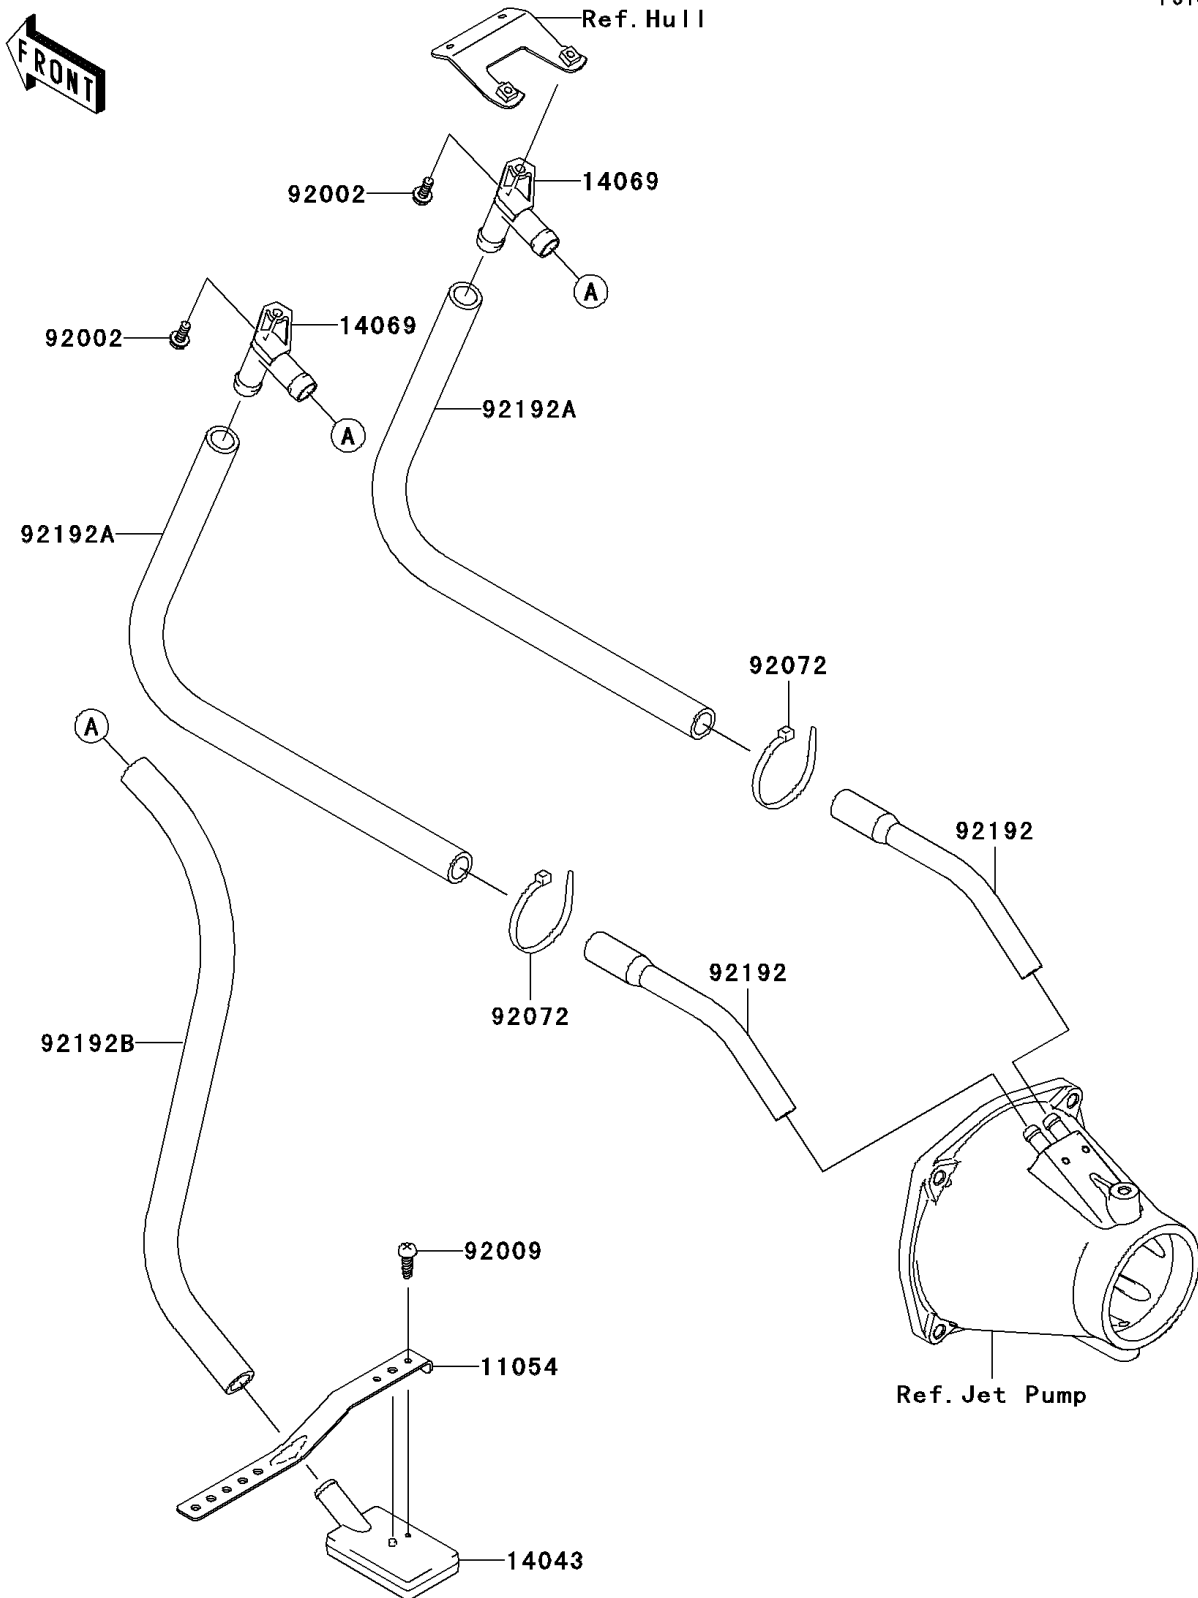

2011 JET SKI® Ultra® LX

PARTS DIAGRAM

Bilge System

F3145

2011 JET SKI® Ultra® LX

PARTS LIST

Bilge System

ITEM NAME

PART NUMBER

QUANTITY
