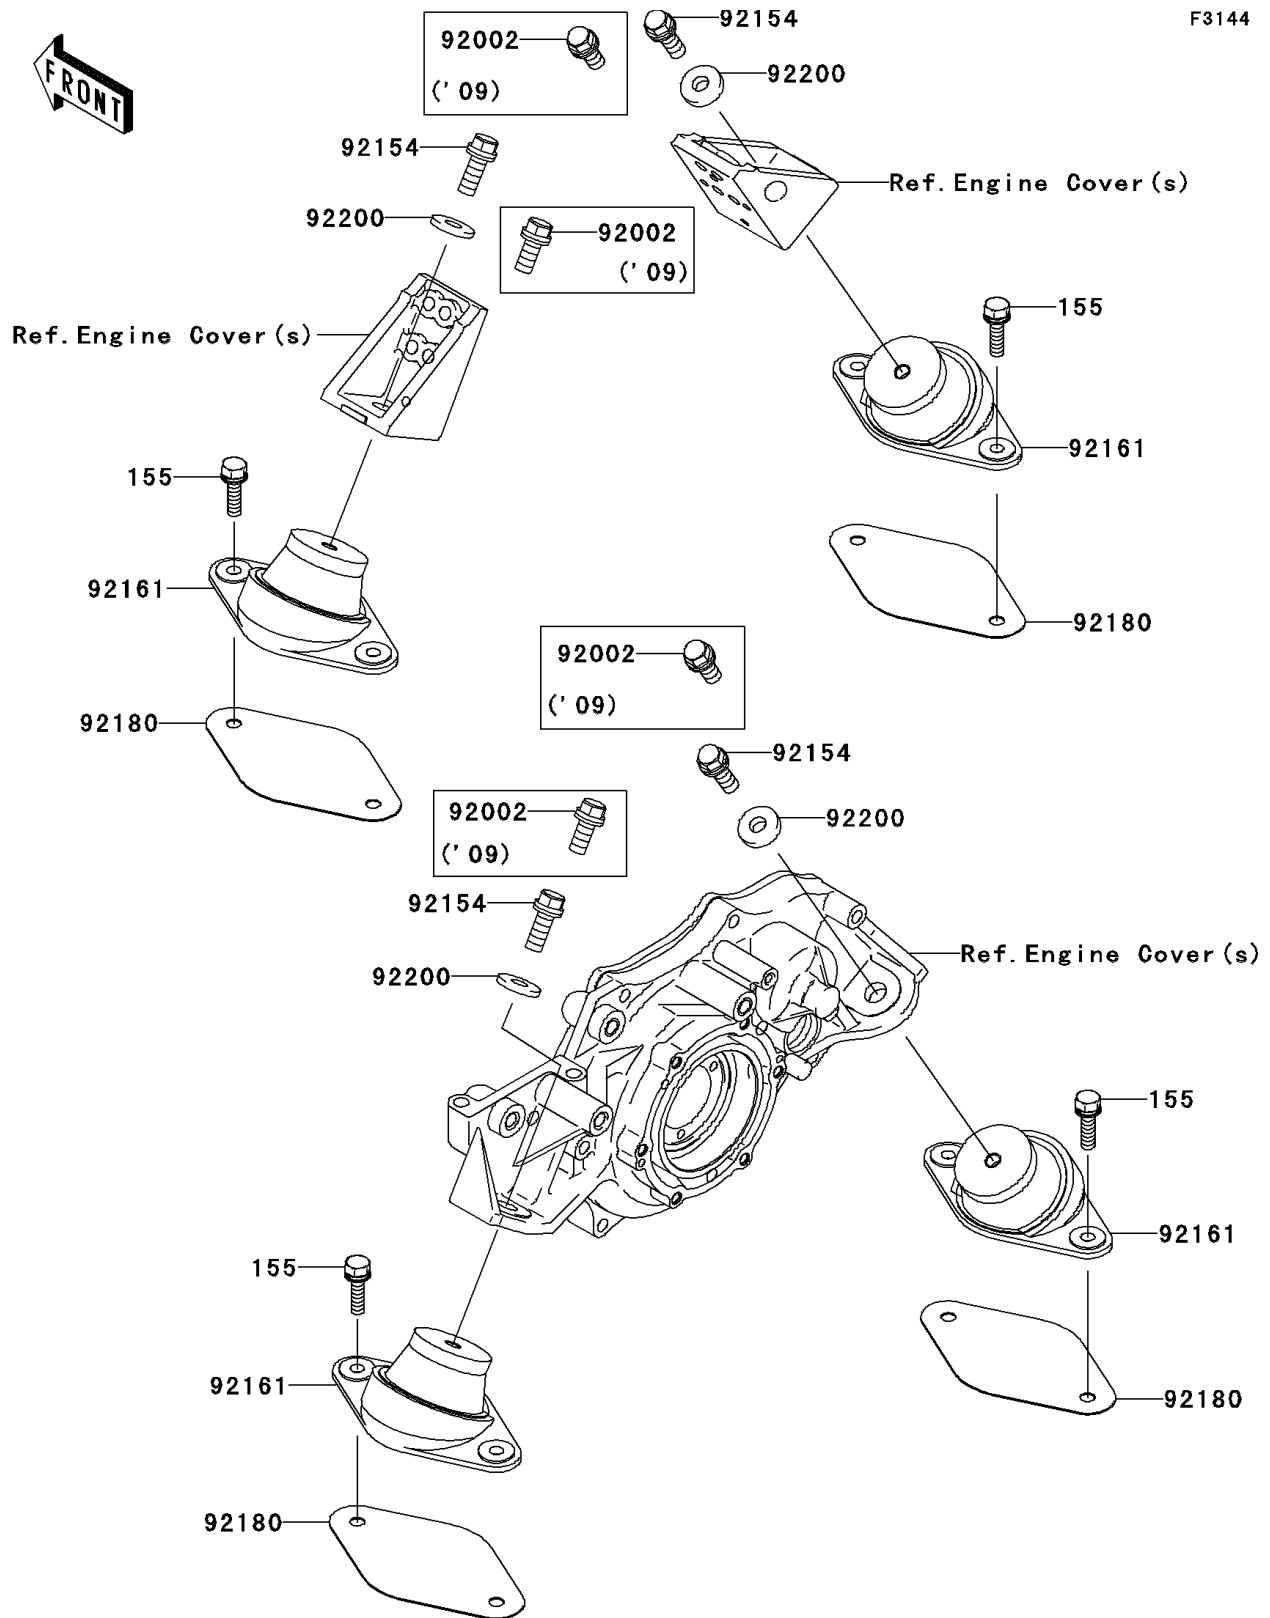

## PARTS DIAGRAM

### Engine Mount

## PARTS LIST

### Engine Mount

ITEM NAME	PART NUMBER	QUANTITY
BOLT,WSP,10X30 (Ref # 92154)	92154-3715	4
DAMPER,ENGINE MOUNT (Ref # 92161)	92161-3789	4
SHIM,T=1.0 (Ref # 92180)	92180-3716	AR
WASHER,10.5X26X4 (Ref # 92200)	92200-3798	4
BOLT-WSP-SMALL,8X30 (Ref # 155)	155R0830	8