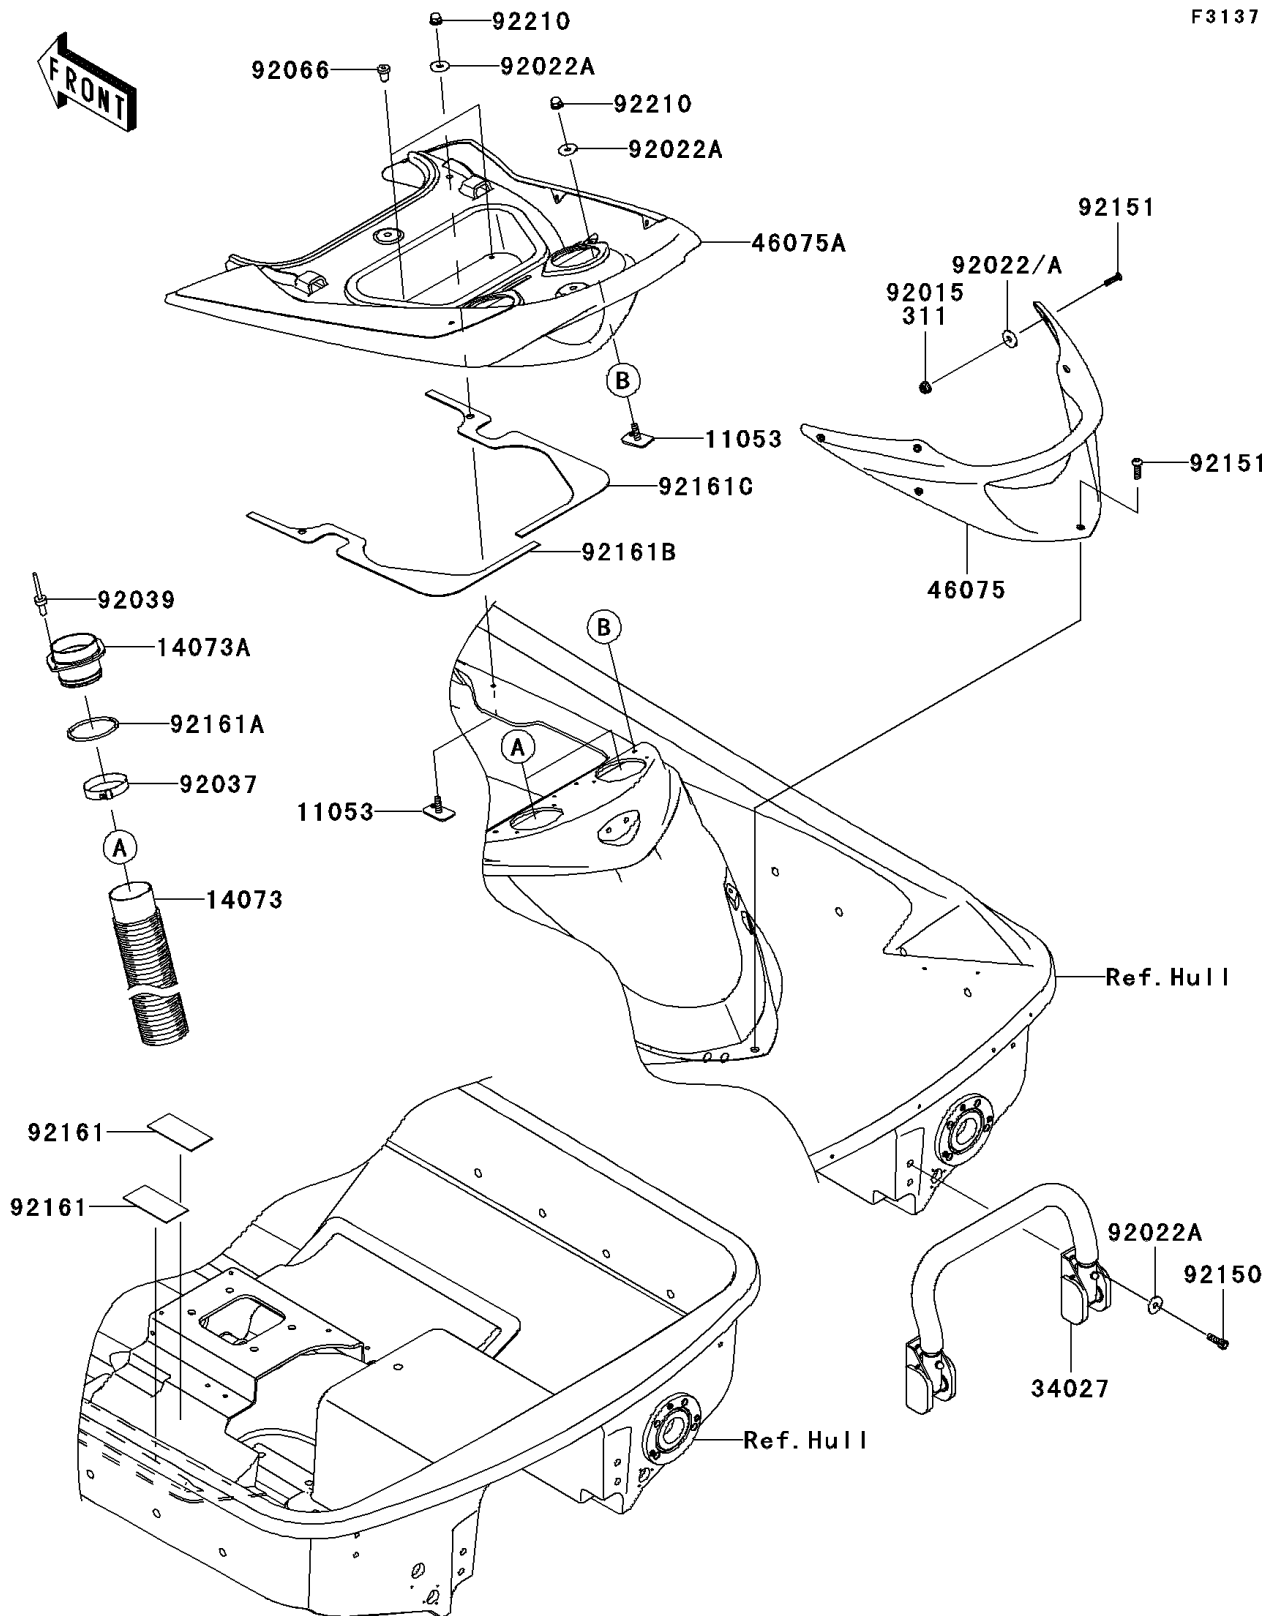

2011 JET SKI® Ultra® LX

PARTS DIAGRAM

Hull Rear Fittings

F3137

2011 JET SKI® Ultra® LX

PARTS LIST

Hull Rear Fittings

ITEM NAME

PART NUMBER

QUANTITY
