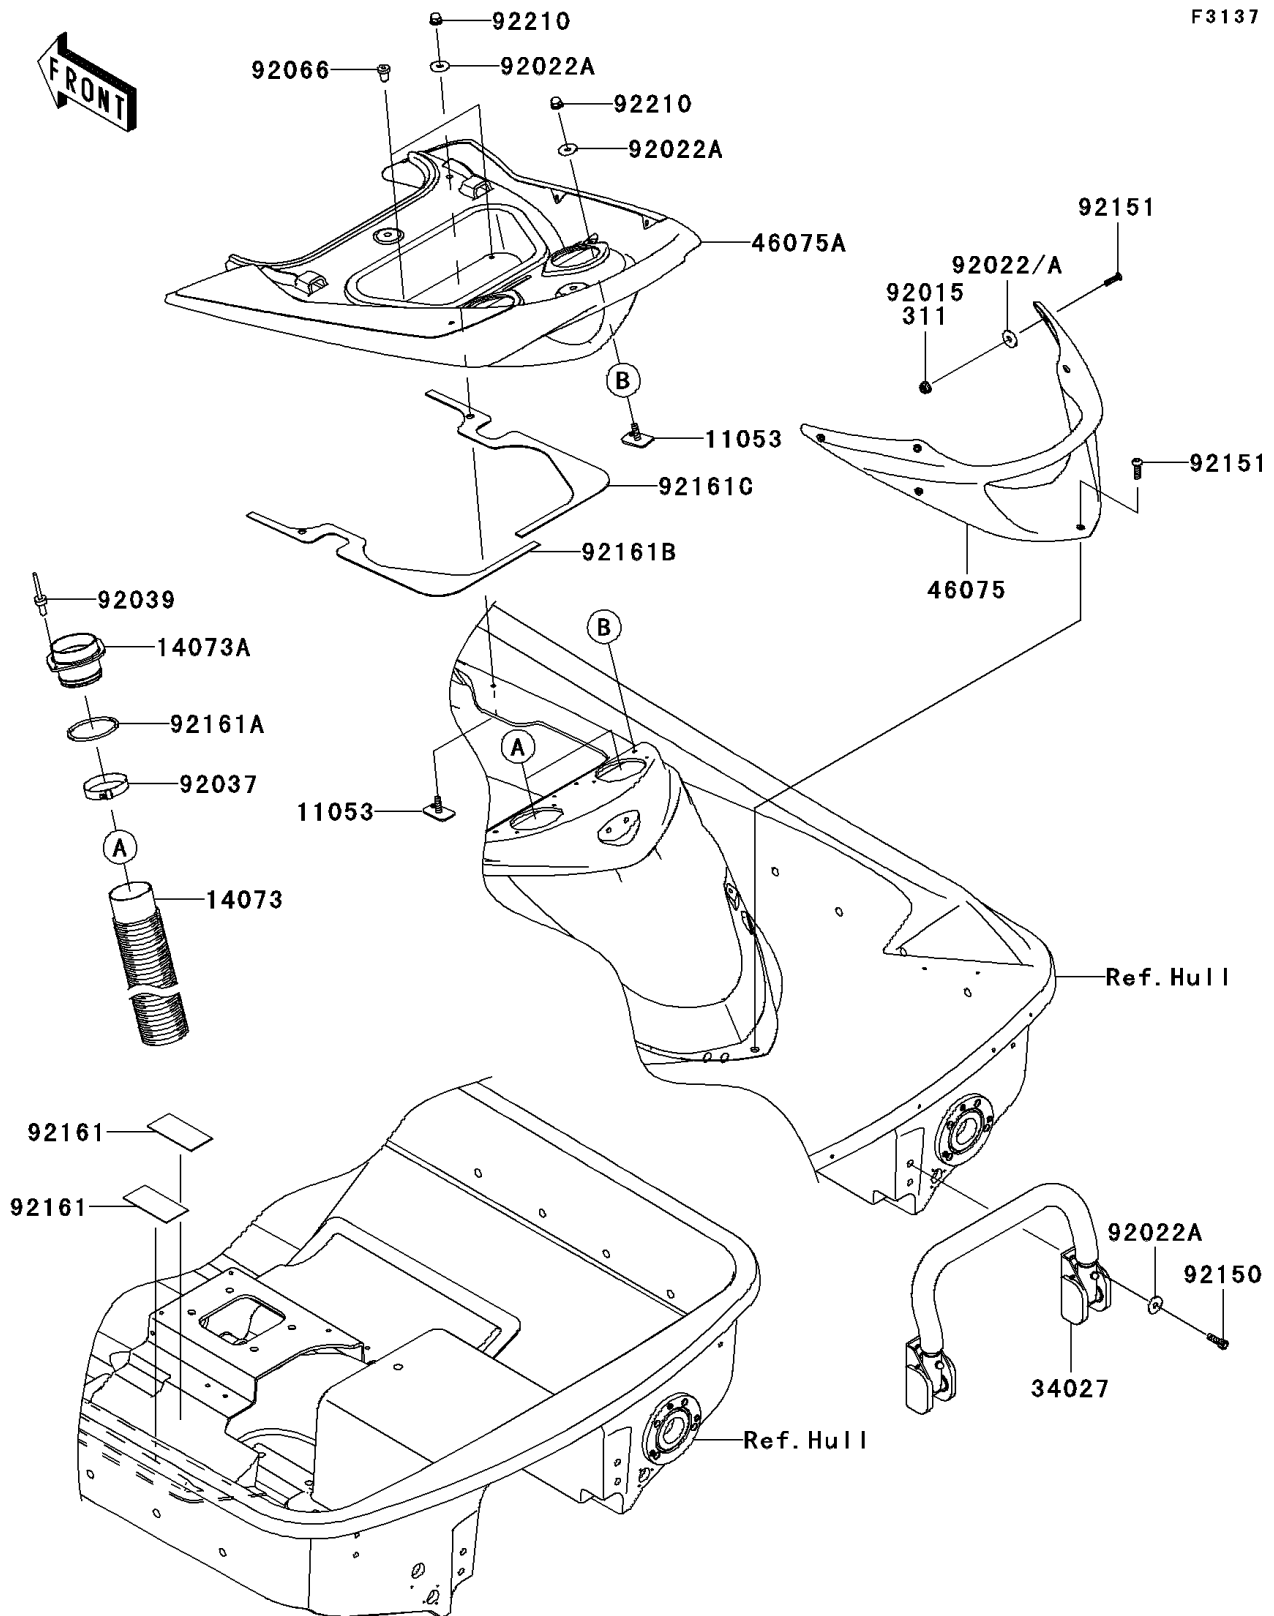

2011 JET SKI® Ultra® LX

PARTS DIAGRAM

Hull Rear Fittings

F3137

2011 JET SKI® Ultra® LX

PARTS LIST

Hull Rear Fittings

ITEM NAME	PART NUMBER	QUANTITY
BRACKET (Ref # 11053)	11053-3776	4
DUCT,L=800 (Ref # 14073)	14073-3804	2
DUCT (Ref # 14073A)	14073-3805	2
STEP-ASSY (Ref # 34027)	34027-3709	1
GRIP,HANDLE (Ref # 46075)	46075-3765	1
GRIP,RR,UPP (Ref # 46075A)	46075-3766	1
WASHER,6.5X20X1.6 (Ref # 92022)	92022-1557	6
WASHER,6.5X20X1.5 (Ref # 92022A)	92022-3710	8
CLAMP (Ref # 92037)	92037-3738	2
RIVET (Ref # 92039)	92039-3775	4
PLUG (Ref # 92066)	92066-3773	2
BOLT,SOCKET,6X18 (Ref # 92150)	92150-3775	4
BOLT,SOCKET,6X20 (Ref # 92151)	92151-1749	7
DAMPER (Ref # 92161)	92161-3728	2
DAMPER (Ref # 92161A)	92161-3769	2
DAMPER (Ref # 92161B)	92161-3781	1
DAMPER (Ref # 92161C)	92161-3782	1
NUT,CAP,6MM (Ref # 92210)	92210-3785	4
NUT-HEX,6MM (Ref # 311)	311AA0600	6