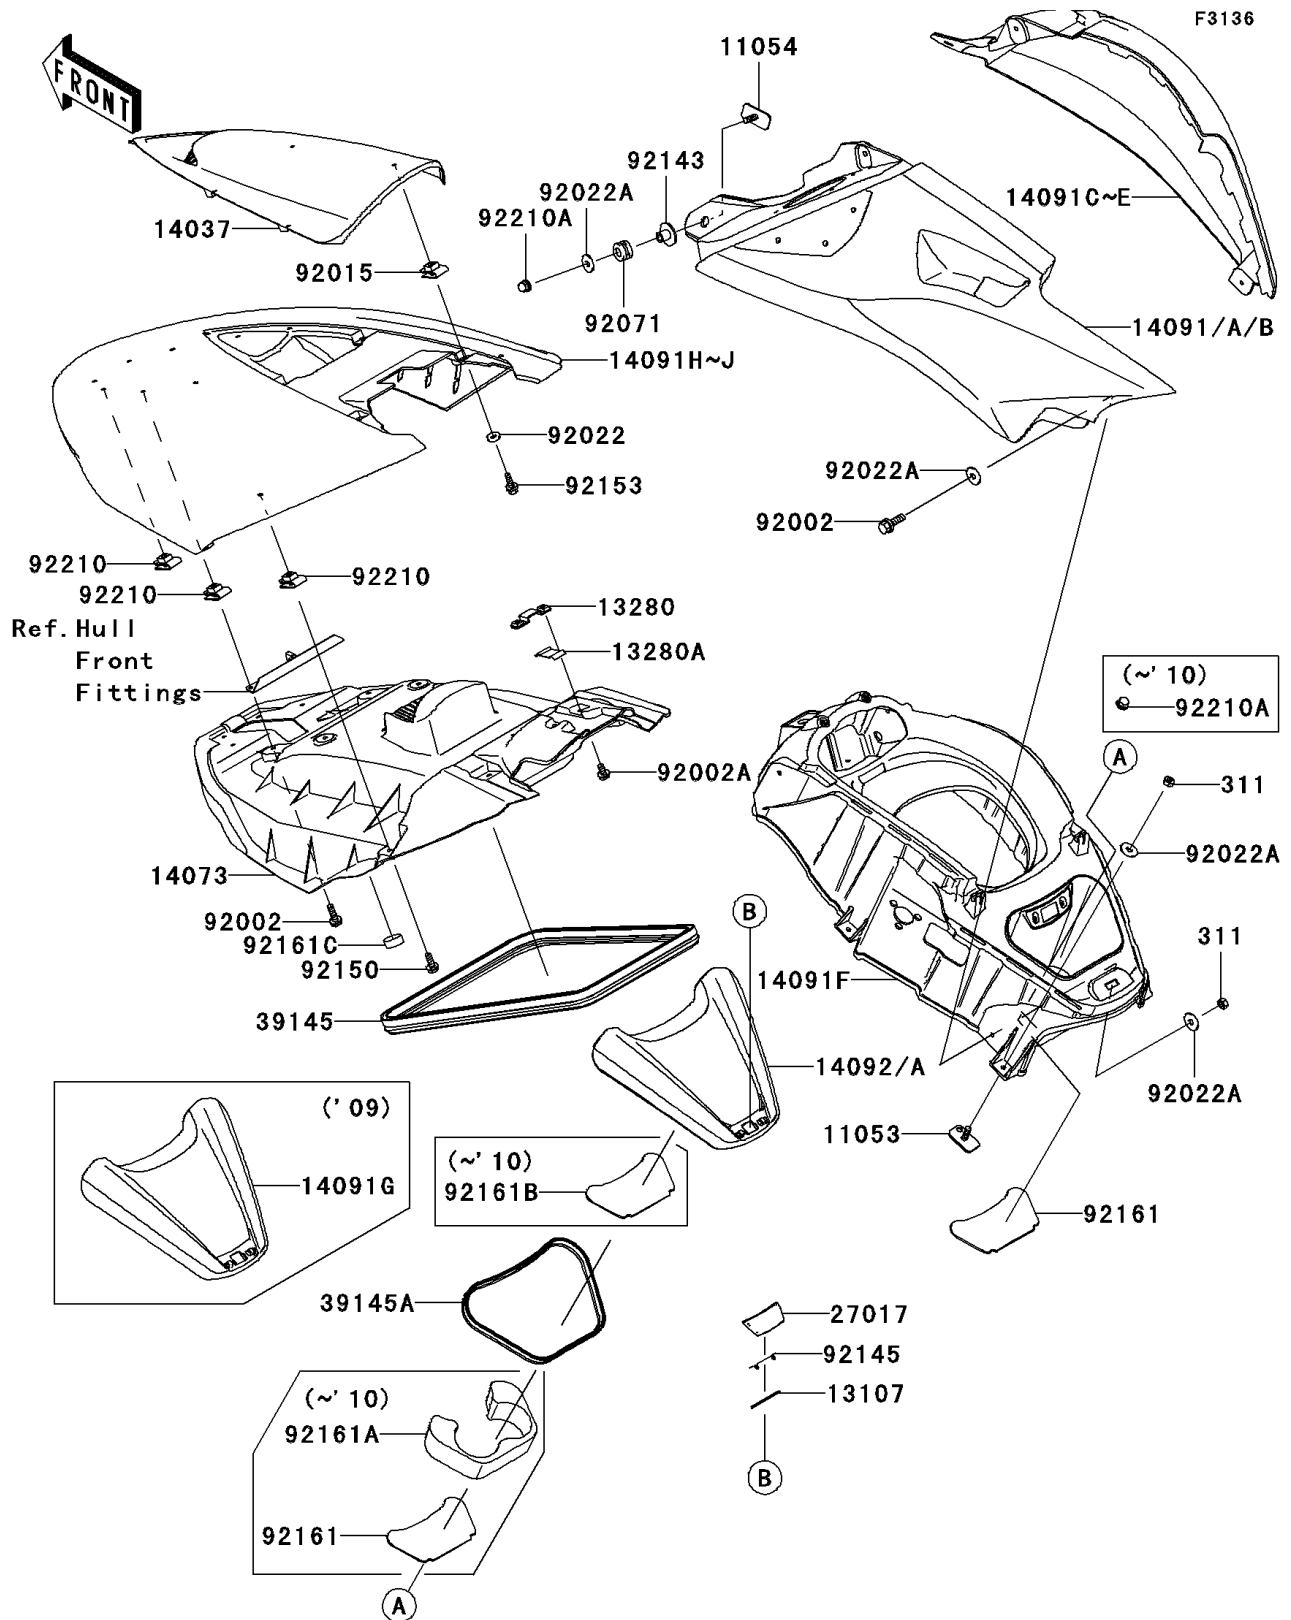

2011 JET SKI® Ultra® LX

PARTS DIAGRAM

Hull Middle Fittings

2011 JET SKI® Ultra® LX

PARTS LIST

Hull Middle Fittings

ITEM NAME

PART NUMBER

QUANTITY
