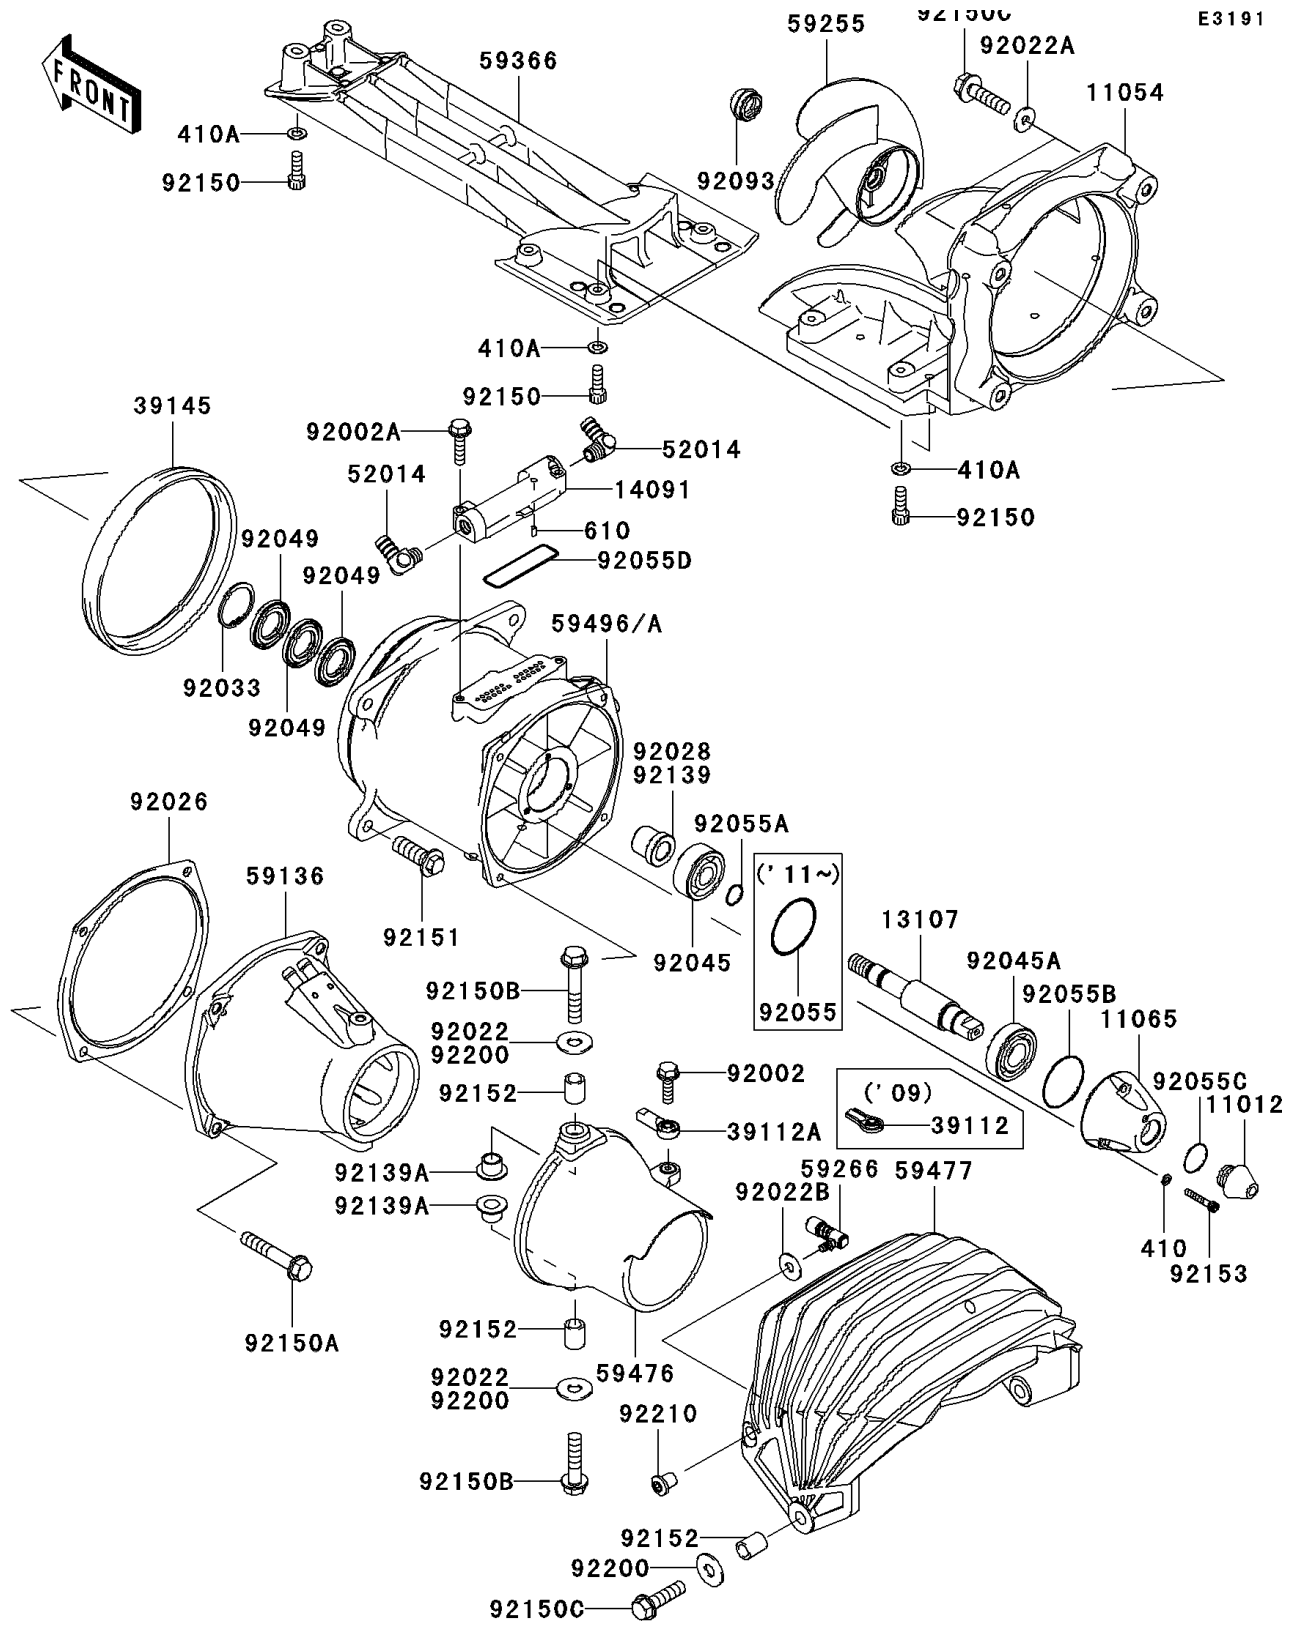

2011 JET SKI® Ultra® LX

PARTS DIAGRAM

Jet Pump

2011 JET SKI® Ultra® LX

PARTS LIST

Jet Pump

ITEM NAME	PART NUMBER	QUANTITY
CAP (Ref # 11012)	11012-3786	1
BRACKET,JET PUMP (Ref # 11054)	11054-3709	1
CAP (Ref # 11065)	11065-3733	1
SHAFT,JET PUMP (Ref # 13107)	13107-3788	1
COVER,VANE GUIDE (Ref # 14091)	14091-3817	1
RODEND-TIE (Ref # 39112A)	39112-3707	1
TRIM-SEAL,VANE GUIDE (Ref # 39145)	39145-3799	1
ELBOW (Ref # 52014)	52014-3711	2
NOZZLE-PUMP (Ref # 59136)	59136-3764	1
IMPELLER-COMP (Ref # 59255)	59255-3734	1
JOINT-BALL (Ref # 59266)	59266-3710	1
GRATE (Ref # 59366)	59366-3723	1
NOZZLE-STRG (Ref # 59476)	59476-3744	1
BUCKET-REVERSE (Ref # 59477)	59477-3712	1
VANE-GUIDE (Ref # 59496A)	59496-3769	1
BOLT,6X25 (Ref # 92002)	92002-3714	1
BOLT,6X30 (Ref # 92002A)	92002-3726	2
WASHER,8.4X23X2.5 (Ref # 92022A)	92022-3744	2
WASHER (Ref # 92022B)	92022-567	1
SPACER,NOZZLE PUMP (Ref # 92026)	92026-3748	1
RING-SNAP (Ref # 92033)	92033-3730	1
BEARING-BALL,6303R-6 (Ref # 92045)	92045-3744	1
BEARING-BALL,62/22 2RS (Ref # 92045A)	92045-3745	1
SEAL-OIL (Ref # 92049)	92049-3739	3
RING-O,49.7X2.4 (Ref # 92055)	92055-0183	1
RING-O,13.0X1.9 (Ref # 92055A)	92055-1011	1
RING-O (Ref # 92055B)	92055-3741	1
RING-O (Ref # 92055C)	92055-3744	1
RING-O,70.2X74.0X1.90 (Ref # 92055D)	92055-3765	1

2011 JET SKI® Ultra® LX

PARTS LIST

Jet Pump

ITEM NAME	PART NUMBER	QUANTITY
SEAL (Ref # 92093)	92093-3749	1
BUSHING (Ref # 92139)	92139-0715	1
BUSHING (Ref # 92139A)	92139-3701	2
BOLT,SOCKET,6X18 (Ref # 92150)	92150-3775	10
BOLT,8X45 (Ref # 92150A)	92150-3785	4
BOLT,8X35 (Ref # 92150B)	92150-3792	2
BOLT,FLANGED,8X30 (Ref # 92150C)	92150-3803	4
BOLT,10X30 (Ref # 92151)	92151-3706	4
COLLAR,8.2X11.8X15 (Ref # 92152)	92152-3703	4
BOLT,SOCKET,5X30 (Ref # 92153)	92153-3742	3
WASHER,8.0X22.0X1.5 (Ref # 92200)	92200-0174	4
NUT,6MM (Ref # 92210)	92210-3789	1
W-PLAIN-S,5MM (Ref # 410)	410S0500	3
WASHER-PLAIN-SMALL,6MM (Ref # 410A)	410S0600	10
ROLLER,4X8 (Ref # 610)	610A0408	1