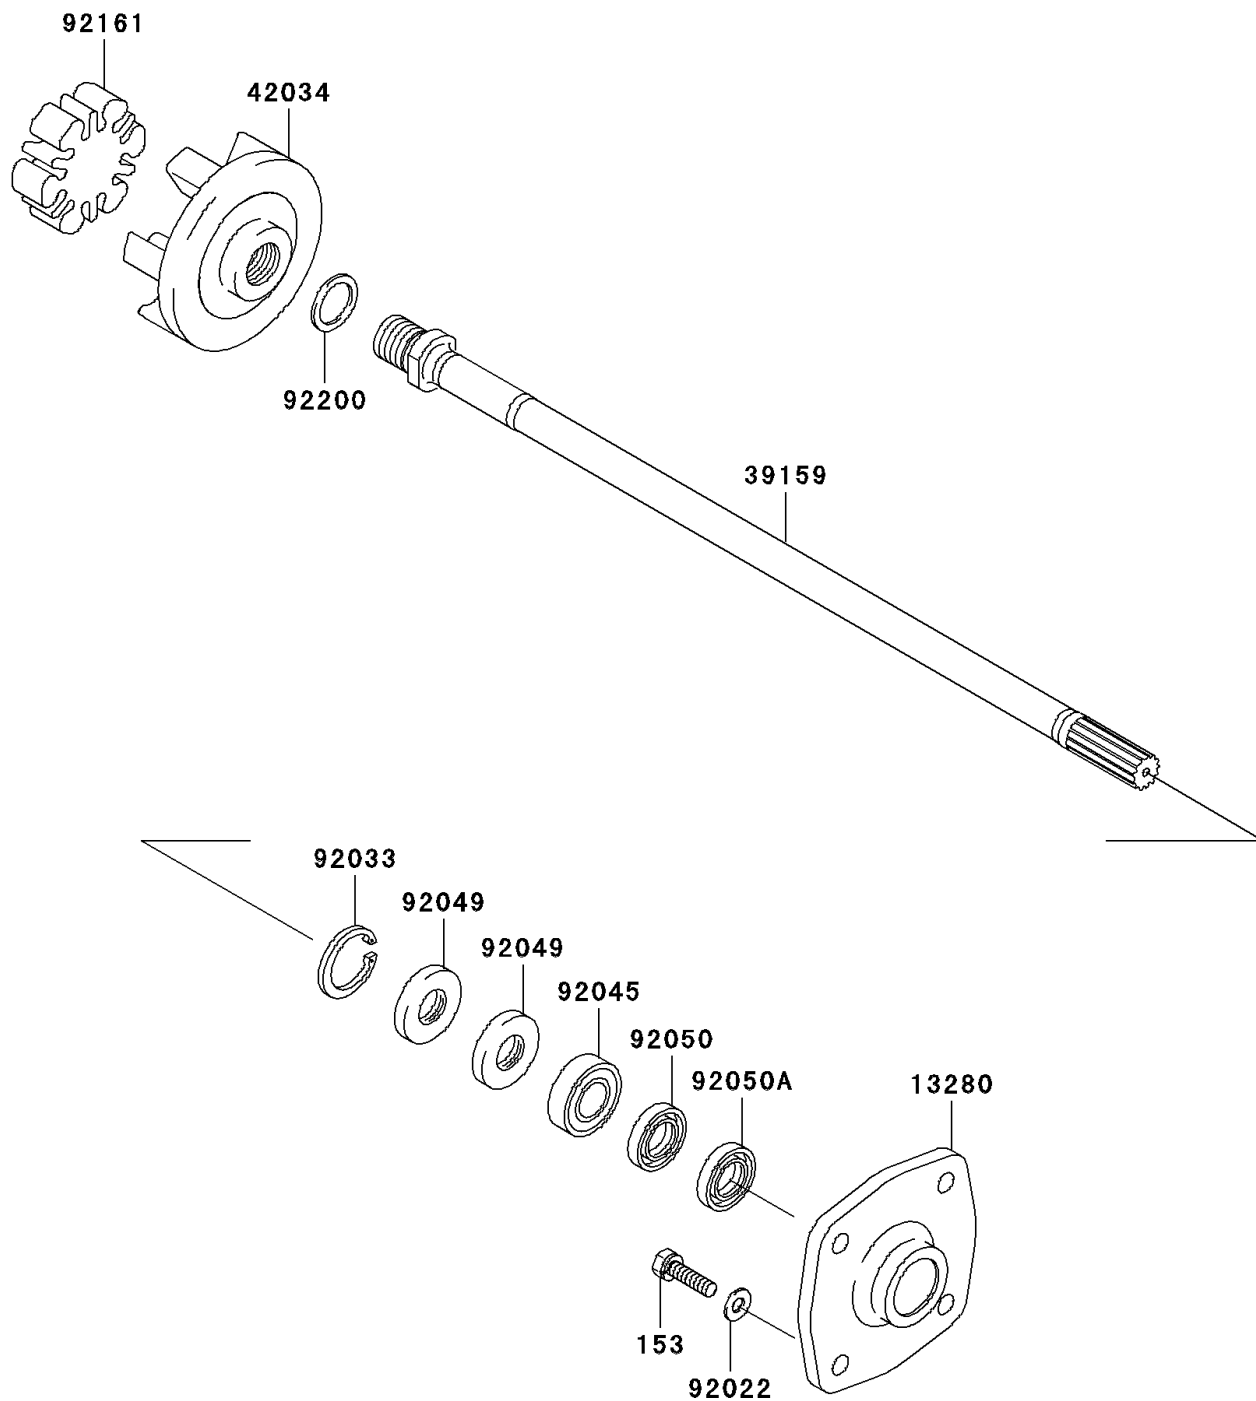

## PARTS DIAGRAM

### Drive Shaft

E3134

## PARTS LIST

### Drive Shaft

ITEM NAME	PART NUMBER	QUANTITY
HOLDER (Ref # 13280)	13280-3756	1
SHAFT-DRIVE (Ref # 39159)	39159-3739	1
COUPLING (Ref # 42034)	42034-3711	1
WASHER,8.2X18X1.5 (Ref # 92022)	92022-1964	4
RING-SNAP,42MM (Ref # 92033)	92033-3713	1
BEARING-BALL,60042RD (Ref # 92045)	92045-0113	1
SEAL-OIL,S620426 (Ref # 92049)	92049-3707	2
SEAL-OIL,SCY20368 (Ref # 92050)	92050-502	1
SEAL-OIL,SC20367 (Ref # 92050A)	92050-503	1
DAMPER (Ref # 92161)	92161-3711	1
WASHER,24X32X2.0 (Ref # 92200)	92200-3739	1
BOLT-WS-SMALL,8X30 (Ref # 153)	153R0830	4