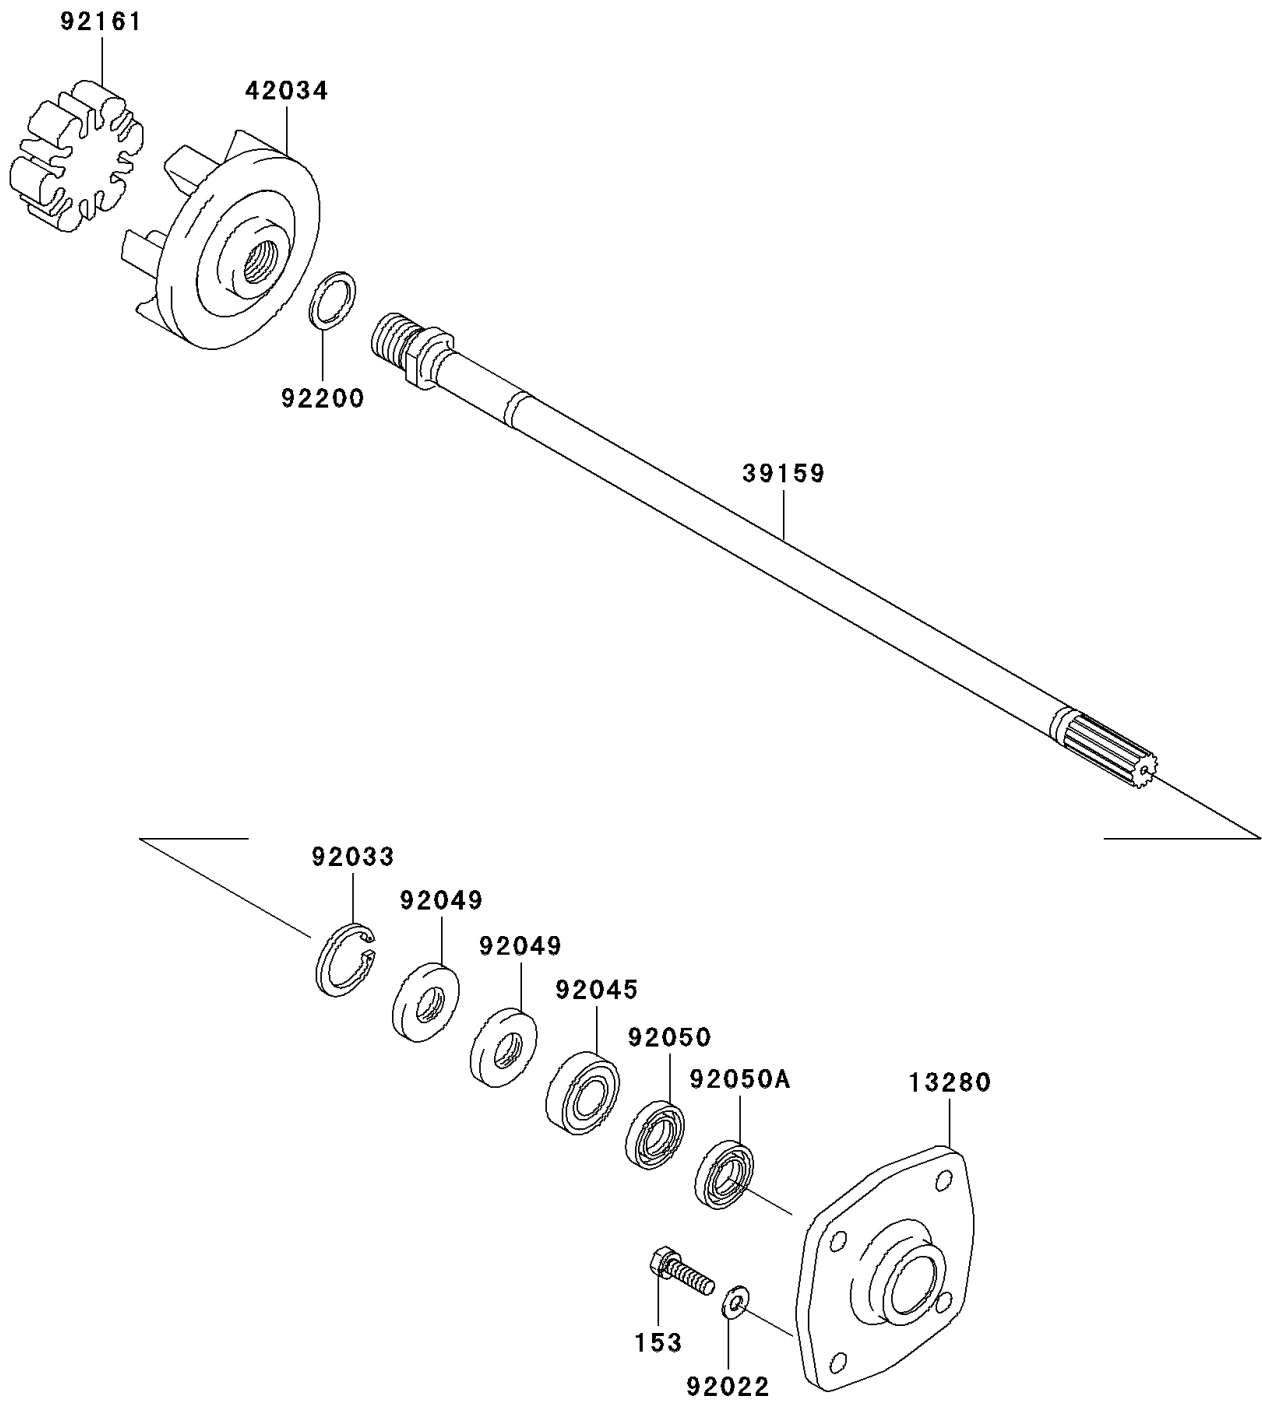

2011 JET SKI® Ultra® LX

PARTS DIAGRAM

Drive Shaft

E3134

2011 JET SKI® Ultra® LX

PARTS LIST

Drive Shaft

ITEM NAME

PART NUMBER

QUANTITY
