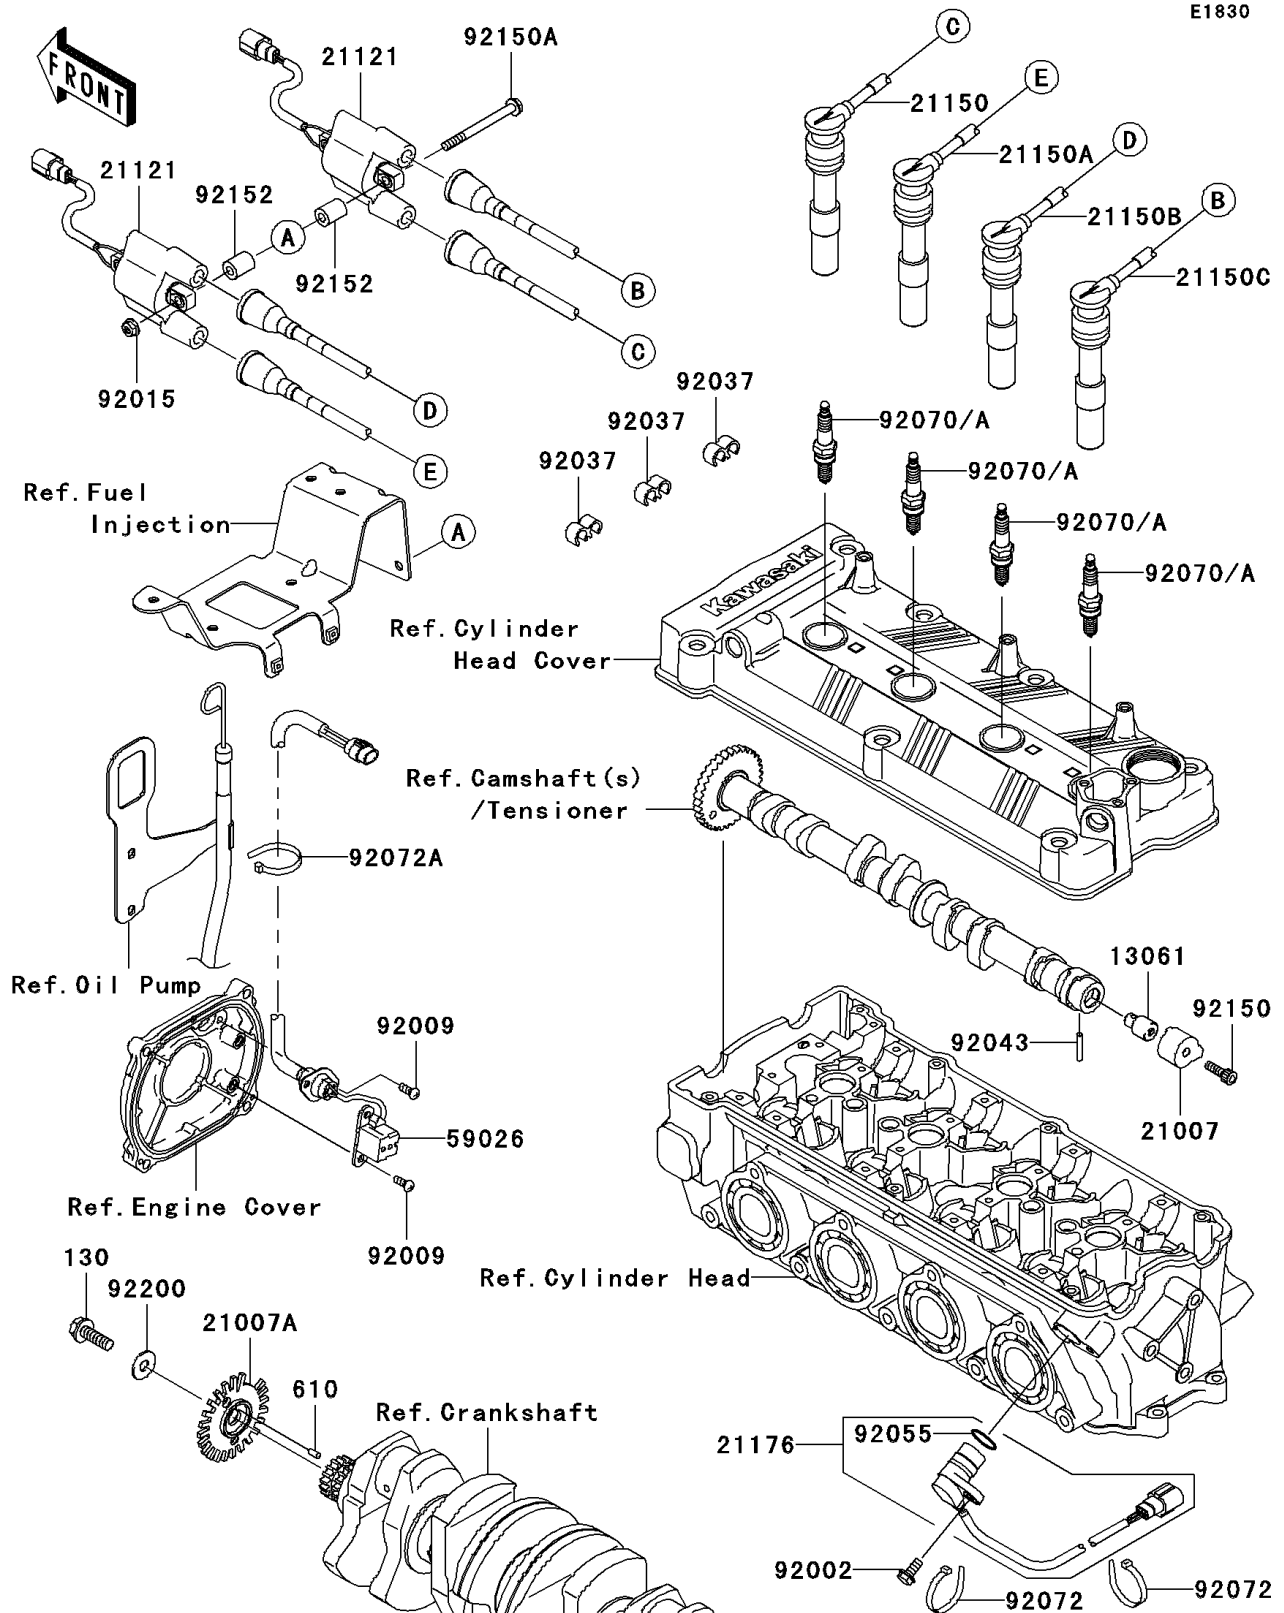

2011 JET SKI® Ultra® LX

PARTS DIAGRAM

Ignition System

2011 JET SKI® Ultra® LX

PARTS LIST

Ignition System

ITEM NAME

PART NUMBER

QUANTITY
