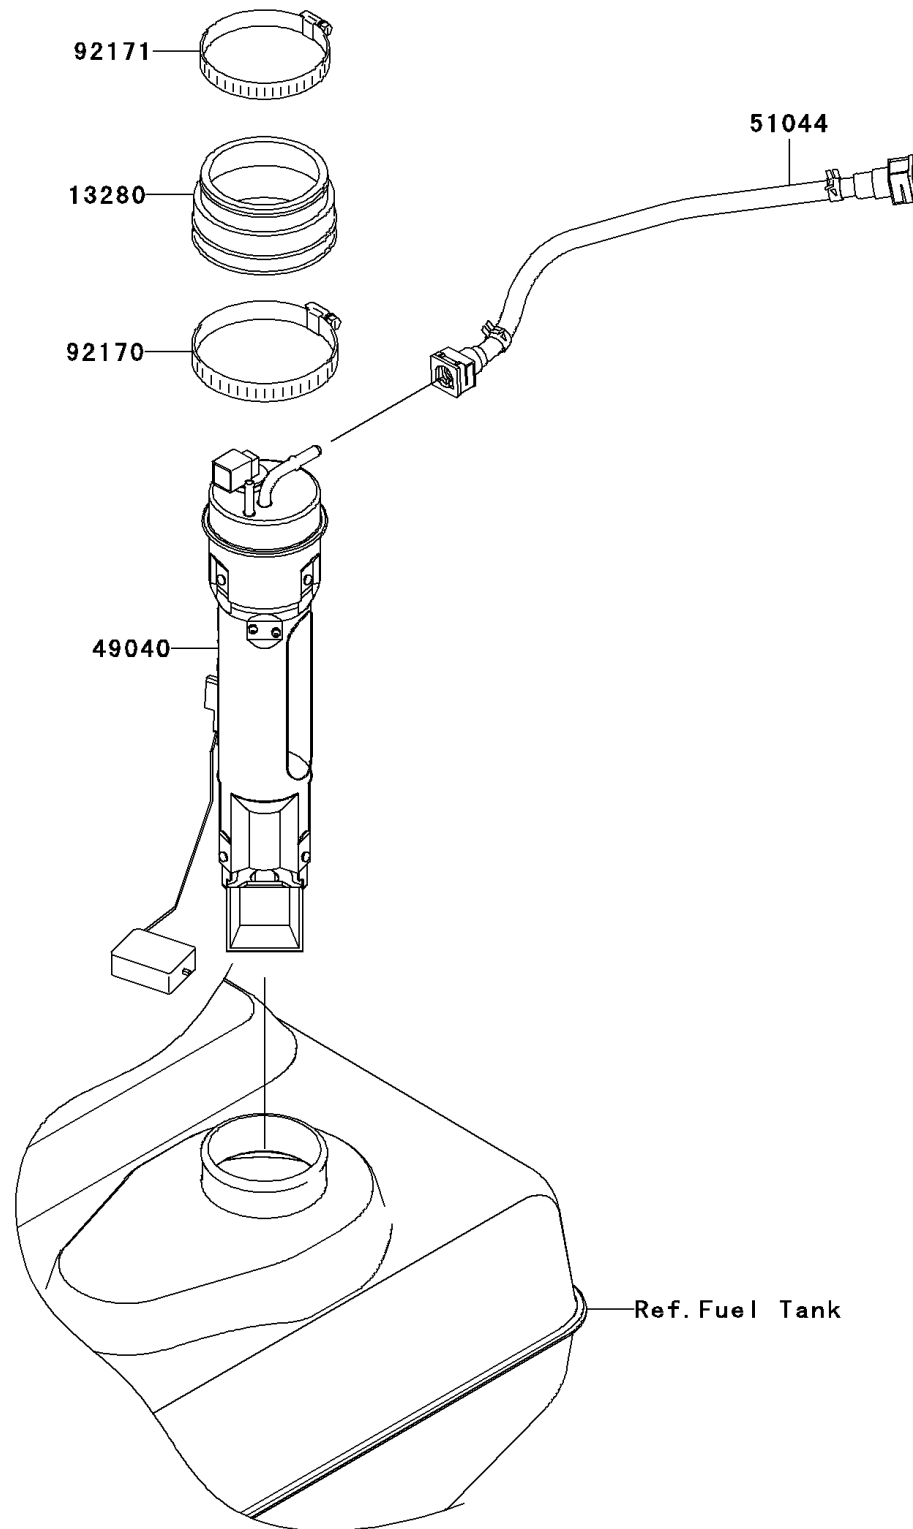

2011 JET SKI® Ultra® LX

PARTS DIAGRAM

Fuel Pump

E1520

2011 JET SKI® Ultra® LX

PARTS LIST

Fuel Pump

ITEM NAME

PART NUMBER

QUANTITY
