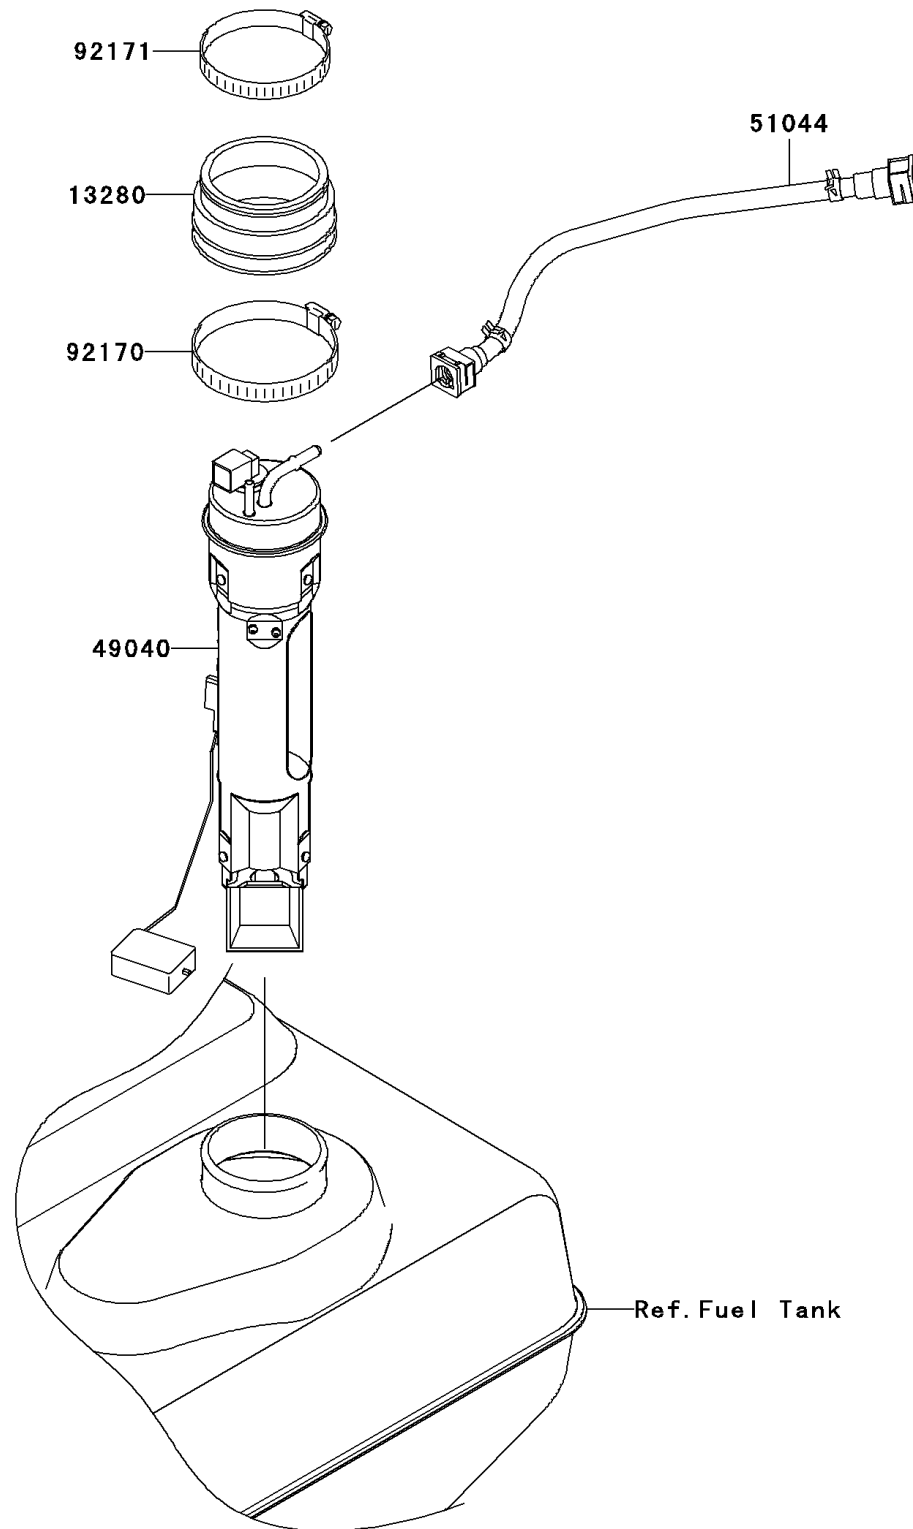

2009 Jet Ski® Ultra® LX

PARTS DIAGRAM

Fuel Pump

E1520